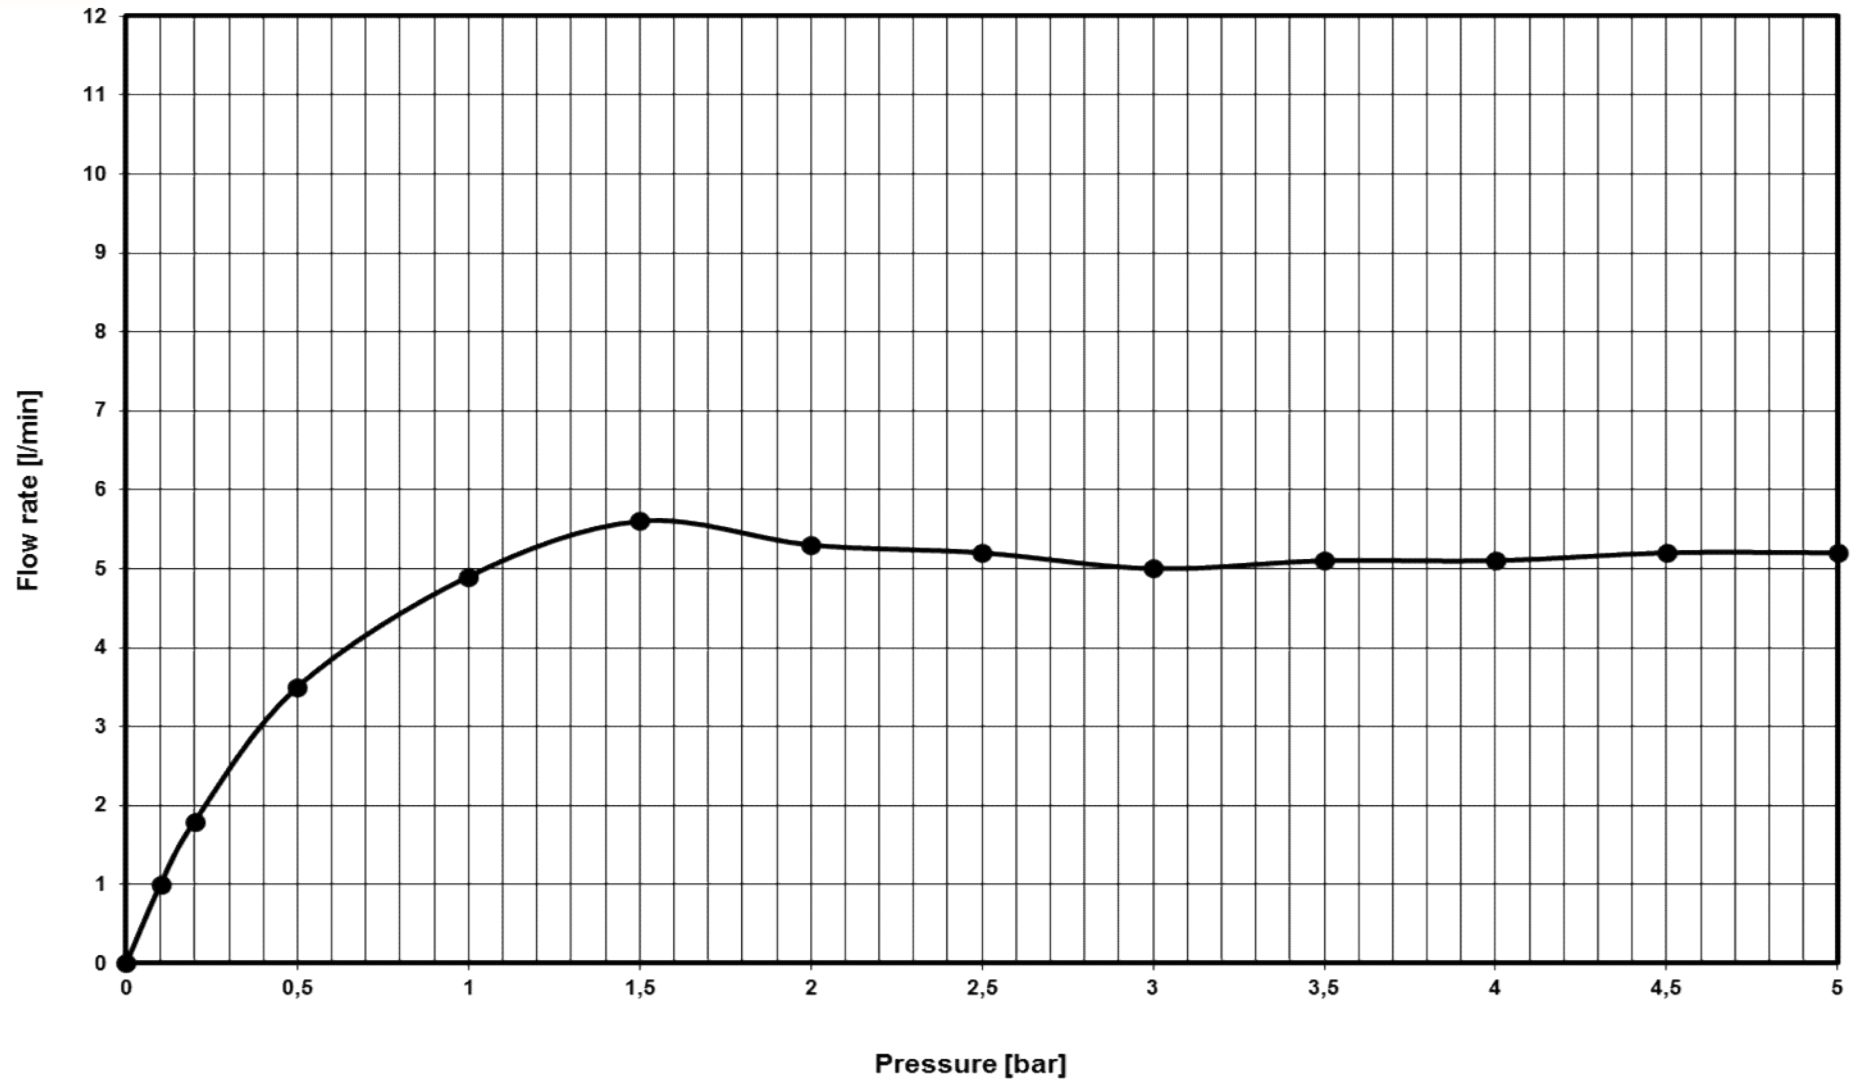

Ideal Standard

CERALINE

BC186AA_BC193AA_BC194AA_BC195AA_BC196AA_Basin 5l/min

—●— Mixed water - series