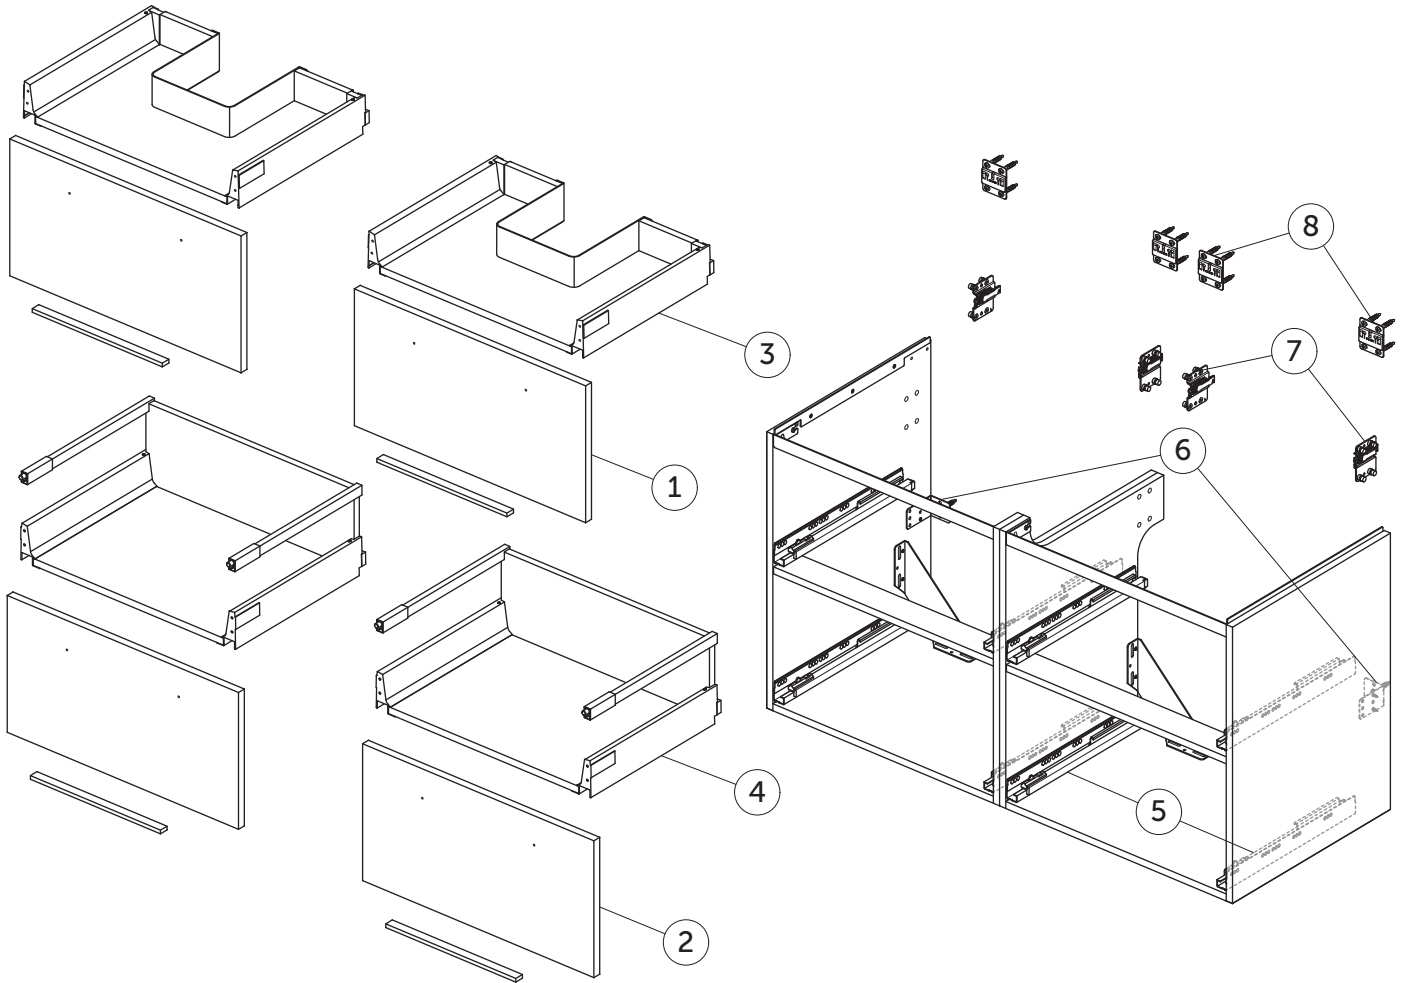

SPARE PARTS

Vanity Unit 1200
4 drawers

I.LIFE B

Item	Description	Colour/Finish	Code No.	Quantity
1	Upper drawer front panel 596 x 312	DU - White Matt NF - Sand Beige Matt NH - Greige Matt NG - Quartz Grey Matt NV - Carbon Grey Matt NX - Natural Oak NW - Coffee Oak	TF123DU TF123NF TF123NH TF123NG TF123NV TF123NX TF123NW	1
2	Lower drawer front panel 596 x 312	DU - White Matt NF - Sand Beige Matt NH - Greige Matt NG - Quartz Grey Matt NV - Carbon Grey Matt NX - Natural Oak NW - Coffee Oak	TF124DU TF124NF TF124NH TF124NG TF124NV TF124NX TF124NW	1
3	Upper drawer structure box 60x50.5		TV940NG	1
4	Lower drawer structure box 60x50.5		TV941NG	1
5	Runners 400 KIT Tandembox BM Blum		TV93967	pair
6	Safety brackets KIT BU (Brackets, screws, plugs)		TF12067	10
7	Hangers KIT Camat 807		TF12167	pair
8	Wall fixation KIT BU (Brackets, screws, plugs)		TF12267	18