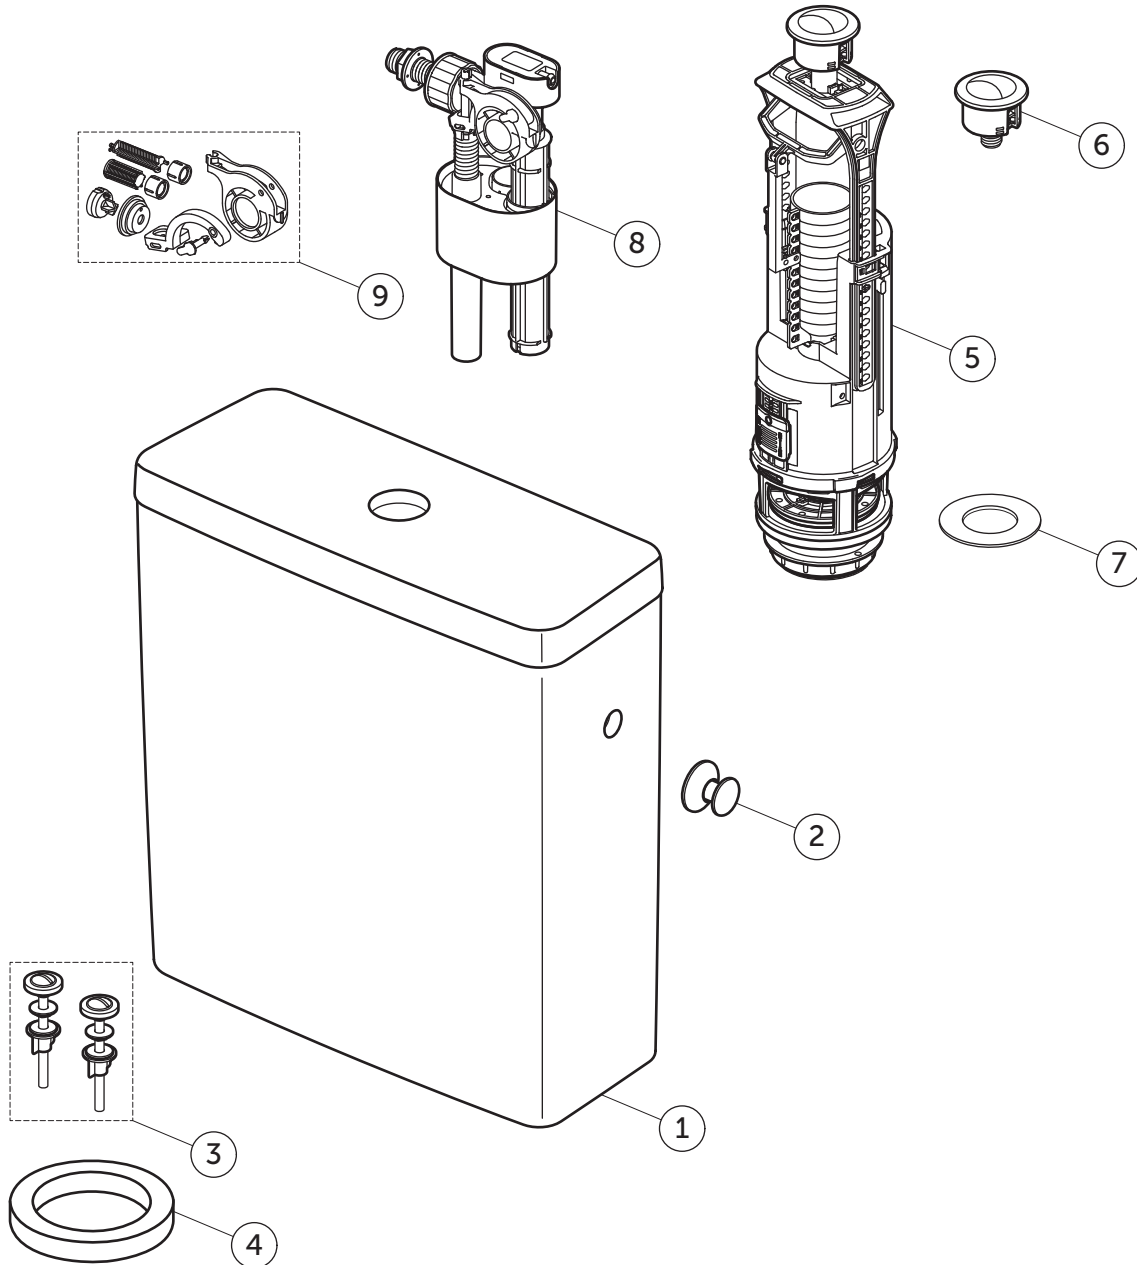

# SPARE PARTS

T499801

Close Coupled Tank  
SI; 4.5/3L; EU

I.LIFE S

Item	Description	Spare Code
1	CC TANK + LID SI 3/8 WHT EU	TV95801
2	SP CAP FOR SIDE INLET CHR	RV335AA
3	CISTERN FIXATION SET INOX 60MM	PV00867
4	SP CC STICKY WASHER 98x68x15MM	EW03967
5	OUTLET VALVE EU NO LOGO	RV24367
6	TANK TRIM BUTTON EU NO LOGO	RV24567
7	SPARE SEAL FOR OUTLET VALVE EU	RV24867
8	SIDE INLET VALVE 3/8 BRASS + CAP EU	RV24267
9	SET DIAPHRAGM + FILTER FOR SIDE INLET EU	RV24767