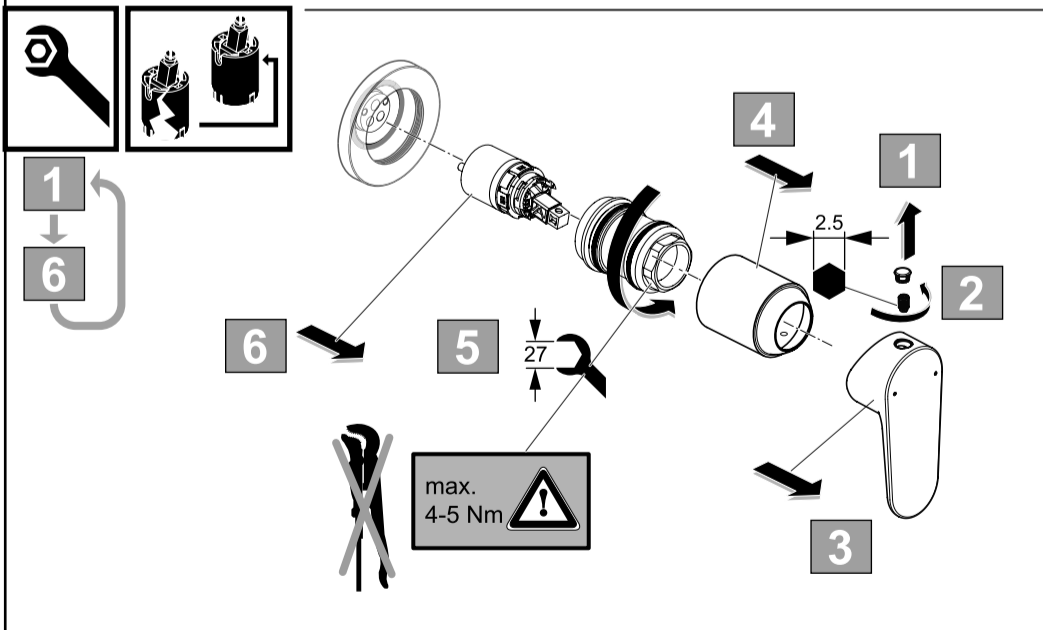

## CERAFINE MODEL O

05.2021 / B565123

B D133 ..

Ideal Standard International NV  
 Corporate Village - Gent Building  
 Da Vincilaan 2  
 1935 Zaventem  
 Belgium

www.idealstandardinternational.com

A922755  
Fittings grease  
Graisse de robinetterie  
Grasso per rubinetti  
Grasa de griferia  
Armaturen Fett