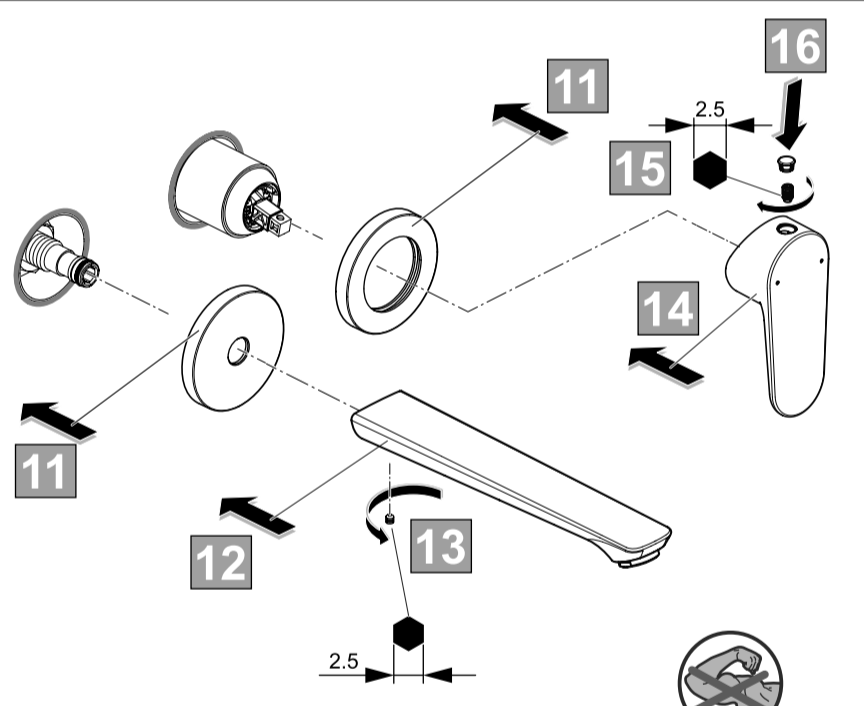

## CERAFINE MODEL O

05.2021 / B565123

B D133 ..

Ideal Standard International NV  
 Corporate Village - Gent Building  
 Da Vincilaan 2  
 1935 Zaventem  
 Belgium

www.idealstandardinternational.com

A922755  
Fittings grease  
Graisse de robinetterie  
Grasso per rubinetti  
Grasa de griferia  
Armaturen Fett