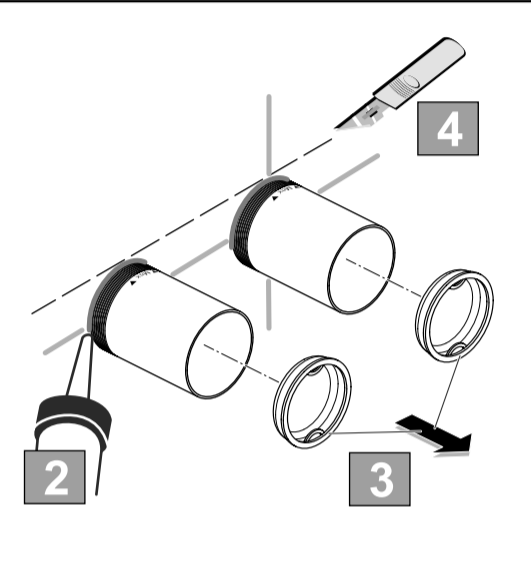

## CERAFINE MODEL O

05.2021 / B565123

B D133 ..

Ideal Standard International NV  
 Corporate Village - Gent Building  
 Da Vincilaan 2  
 1935 Zaventem  
 Belgium

www.idealstandardinternational.com

A922755  
Fittings grease  
Graisse de robinetterie  
Grasso per rubinetti  
Grasa de griferia  
Armaturen Fett