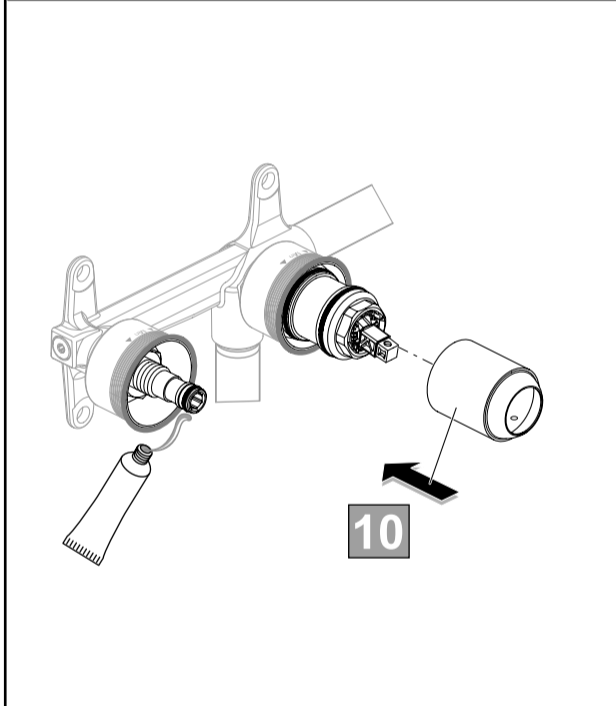

## CERAFINE MODEL O

05.2021 / B565123

B D133 ..

Ideal Standard International NV  
 Corporate Village - Gent Building  
 Da Vincilaan 2  
 1935 Zaventem  
 Belgium

www.idealstandardinternational.com

A922755  
Fittings grease  
Graisse de robinetterie  
Grasso per rubinetti  
Grasa de griferia  
Armaturen Fett