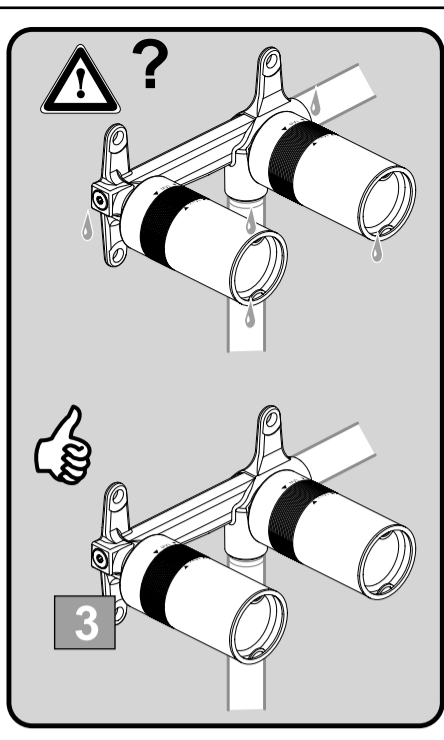

## CERAFINE MODEL O

05.2021 / B565123

B D133 ..

Ideal Standard International NV  
 Corporate Village - Gent Building  
 Da Vincilaan 2  
 1935 Zaventem  
 Belgium

www.idealstandardinternational.com

A922755  
Fittings grease  
Graisse de robinetterie  
Grasso per rubinetti  
Grasa de griferia  
Armaturen Fett