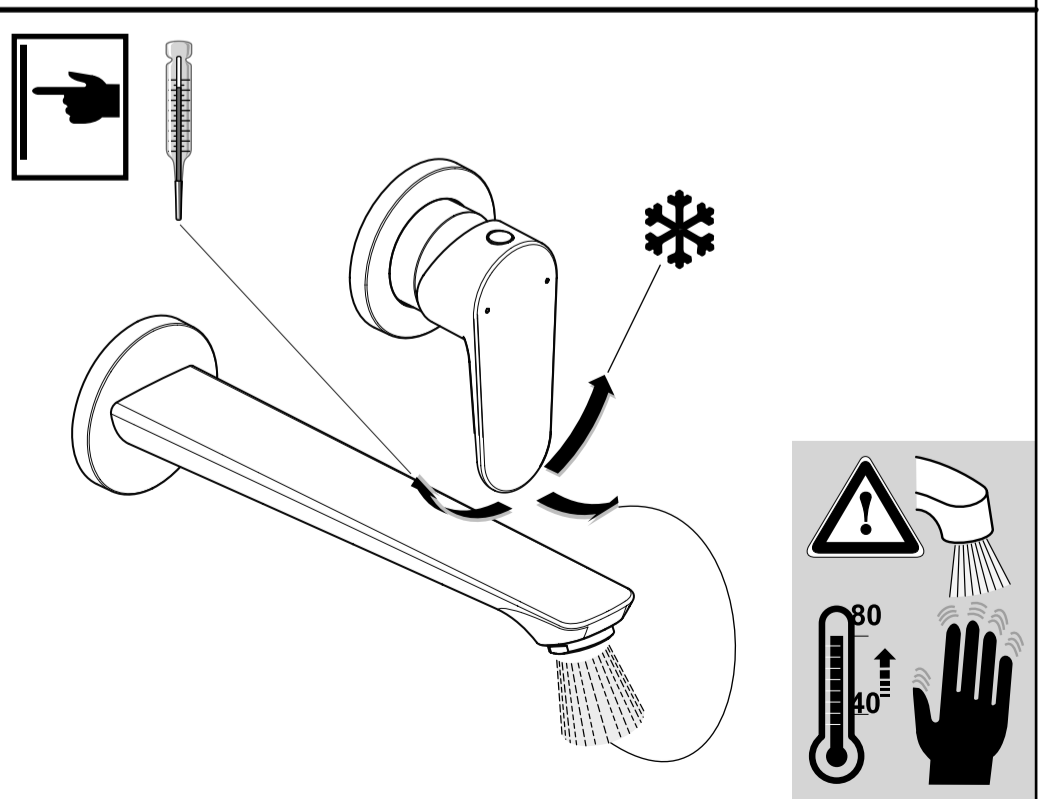

## CERAFINE MODEL O

05.2021 / B565123

B D133 ..

Ideal Standard International NV  
 Corporate Village - Gent Building  
 Da Vincilaan 2  
 1935 Zaventem  
 Belgium

www.idealstandardinternational.com

A922755  
Fittings grease  
Graisse de robinetterie  
Grasso per rubinetti  
Grasa de griferia  
Armaturen Fett