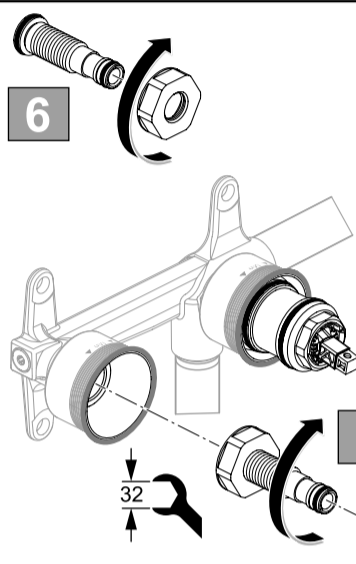

## CERAFINE MODEL O

05.2021 / B565123

B D133 ..

Ideal Standard International NV  
 Corporate Village - Gent Building  
 Da Vincilaan 2  
 1935 Zaventem  
 Belgium

www.idealstandardinternational.com

A922755  
Fittings grease  
Graisse de robinetterie  
Grasso per rubinetti  
Grasa de griferia  
Armaturen Fett