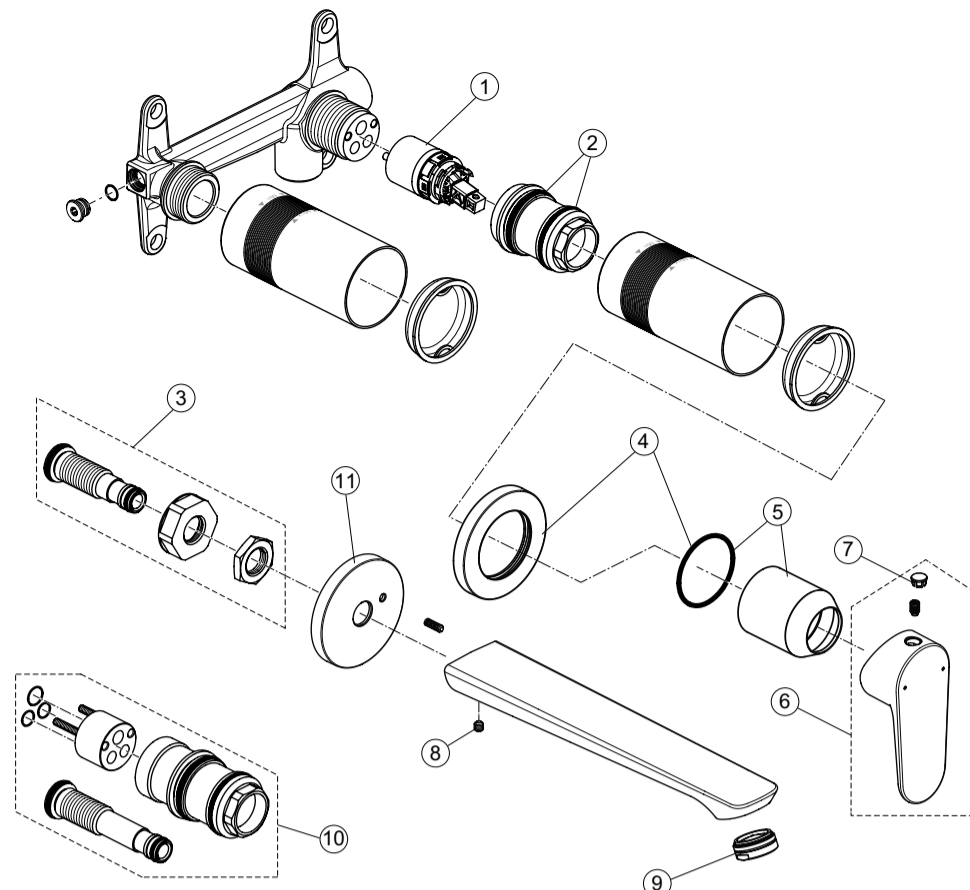

Ordering spares / Ersatzteil - Regelung / Pièces de rechange / Parti di ricambio / Lista de recambios / Onderdelen bestellen (NL/B) / Κωδικοί Ανταλλακτικών / Bestilling af reservedele / Beställning av reservdelar / Bestilling av reservedeler / Резервни части / Запчасти / Części zapasowe / Piese de schimb / Rendelhető alkatrészek / Запасні частини / Резервни делови / Резервни делови / Atsarginių dalių / Tellitavad varuosad / Rezerves daļas / Náhradní díly / Náhradné diely / Yedek parça siparişi / Nadomestni deli

XX = AA, AD, ...

- 1 - A 861397 NU
- 2 - A 961793 NU
- 3 - A 861422 NU
- 4 - A 861433 XX
- 5 - B 961707 XX
- 6 - B 961644 XX

- 7 - B 964696 NU
- 8 - A 962625 NU
- 9 - B 961383 XX
- 10 - A 861428 NU
- 11 - A 861434 XX

  P 0,3 MPa 3 bar	 50°C 65°C 85°C	 15°C 15°C 15°C	4	3	2	1	0
			°C	°C	°C	°C	°C
			27	33	41	48	50
			33	42	53	63	65
			41	53	68	83	85

Ideal Standard