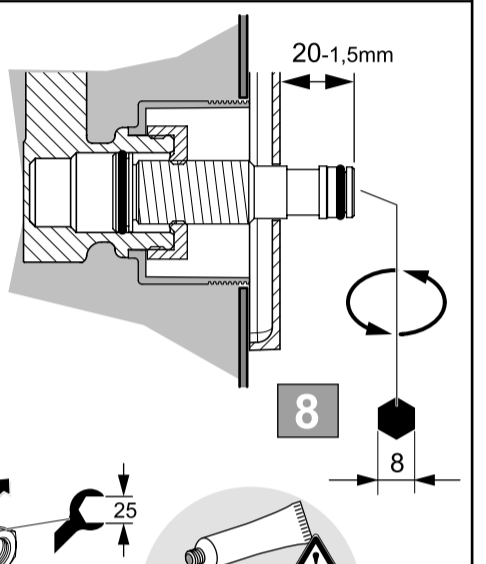

## CERAFINE MODEL O

05.2021 / B565123

B D133 ..

Ideal Standard International NV  
 Corporate Village - Gent Building  
 Da Vincilaan 2  
 1935 Zaventem  
 Belgium

www.idealstandardinternational.com

A922755  
Fittings grease  
Graisse de robinetterie  
Grasso per rubinetti  
Grasa de griferia  
Armaturen Fett