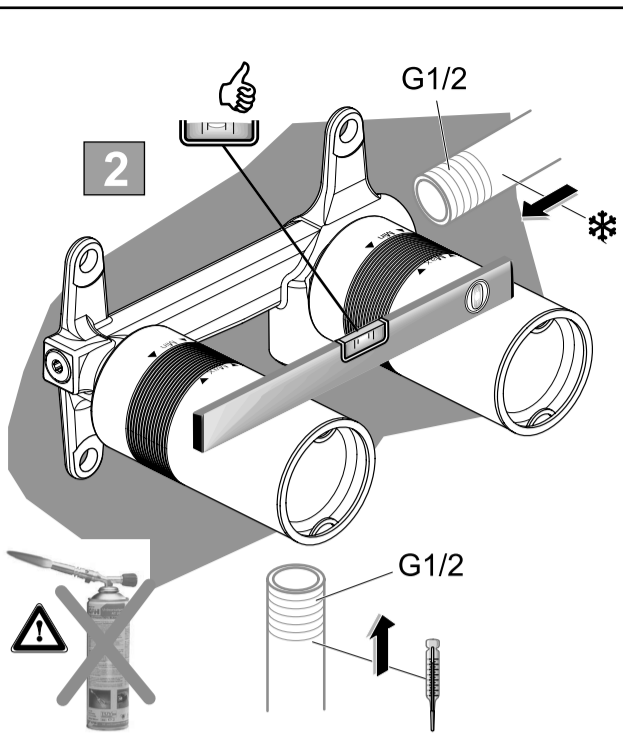

## CERAFINE MODEL O

05.2021 / B565123

B D133 ..

Ideal Standard International NV  
 Corporate Village - Gent Building  
 Da Vincilaan 2  
 1935 Zaventem  
 Belgium

www.idealstandardinternational.com

A922755  
Fittings grease  
Graisse de robinetterie  
Grasso per rubinetti  
Grasa de griferia  
Armaturen Fett