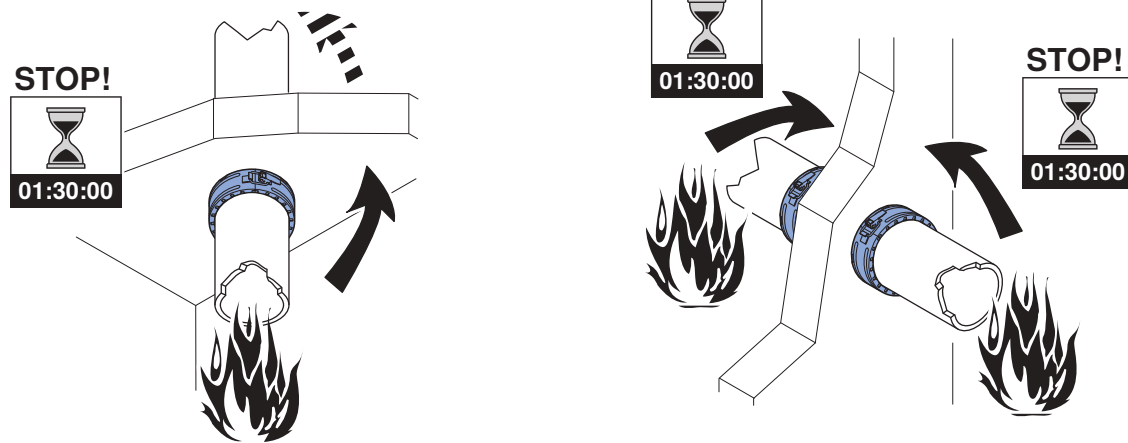

Ważna informacja dotycząca zastosowania

Niniejszą tuleję ogniochronną Geberit RS 90 Plus należy stosować wyłącznie z rurociągami Geberit PE, Geberit Silent-db20, Geberit Silent-Pro lub Geberit Silent-PP.

Załączone śruby mocujące są przewidziane wyłącznie do stosowania w betonie, cegle pełnej, cegle silikatowej i w mineralnej masie zalewowej Geberit FSH 90. W przypadku innych materiałów budowlanych należy zastosować odpowiednie dopuszczone śruby i kołki rozporowe z metalu. W przypadku innych materiałów budowlanych należy zastosować odpowiednie dopuszczone śruby i kołki rozporowe z metalu.

Załączoną tabliczkę z oznaczeniem należy nanieść w sposób trwały i dobrze widoczny obok zamontowanej tulei ogniochronnej Geberit RS 90 Plus.