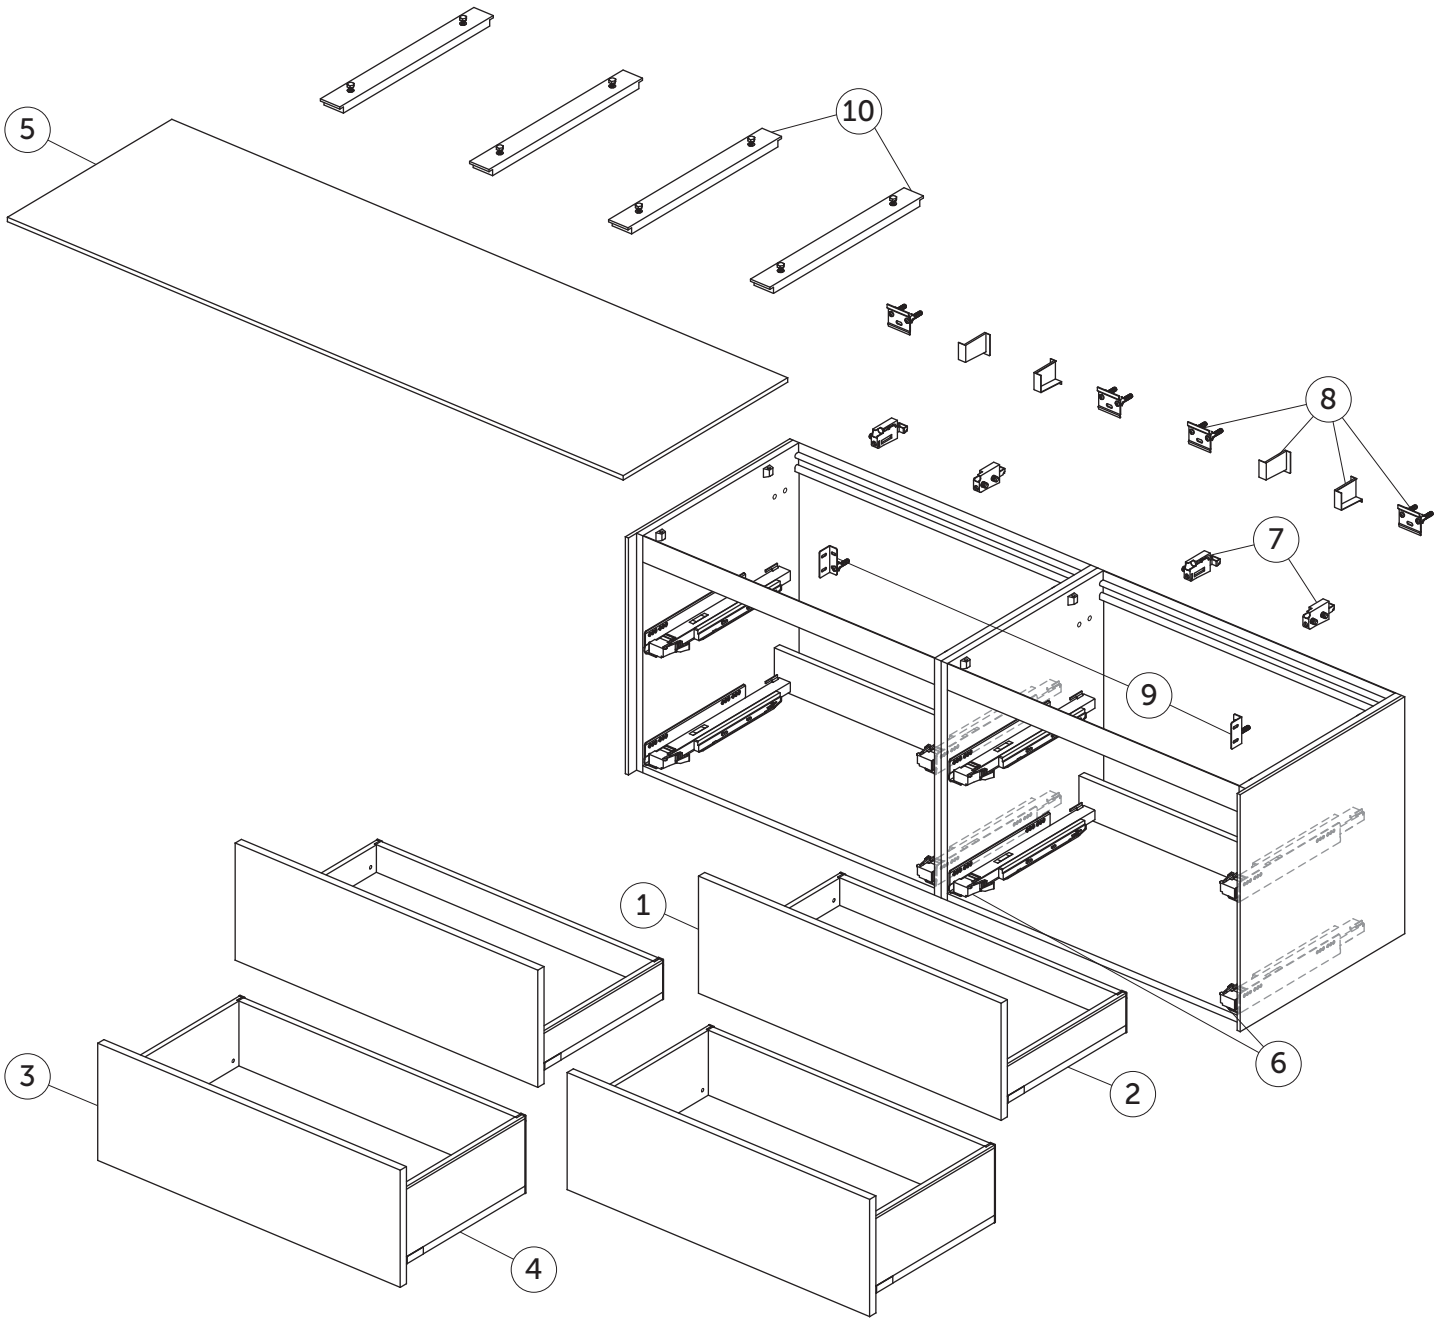

SPARE PARTS

Basin Unit 1600
4 drawers

SPARE PARTS

Basin Unit 1600
4 drawers

Item	Description	Colour/Finish	Code No.	Quantity
1	Upper Drawer front panel 780 x 267	Y1 - Matt White Y2 - Matt Anthracite Y3 - Matt Sunset Y4 - Smoked Oak Y5 - Dark Walnut Y6 - Light Oak	TV753Y1 TV753Y2 TV753Y3 TV753Y4 TV753Y5 TV753Y6	1
2	Upper Drawer structure box 80 x 50.5	Y2 - Matt Anthracite	TV790Y2	1
3	Lower Drawer front panel 780 x 267	Y1 - Matt White Y2 - Matt Anthracite Y3 - Matt Sunset Y4 - Smoked Oak Y5 - Dark Walnut Y6 - Light Oak	TV755Y1 TV755Y2 TV755Y3 TV755Y4 TV755Y5 TV755Y6	1
4	Lower Drawer structure box 80 x 50.5	Y2 - Matt Anthracite	TV791Y2	1
5	Worktop 1587 x 505 no cut	Y1 - Matt White Y2 - Matt Anthracite Y3 - Matt Sunset Y4 - Smoked Oak Y5 - Dark Walnut Y6 - Light Oak	TV775Y1 TV775Y2 TV775Y3 TV775Y4 TV775Y5 TV775Y6	1
6	Runners 400 Push KIT		TV76967	pair
7	Hanging brackets KIT 1		RV08267	pair
8	Wall fixation KIT 1 new		TV72667	14
9	Safety KIT (brackets, screws & plugs)		TV38767	12
10	Worktop adjustable support KIT		UV24067	pair