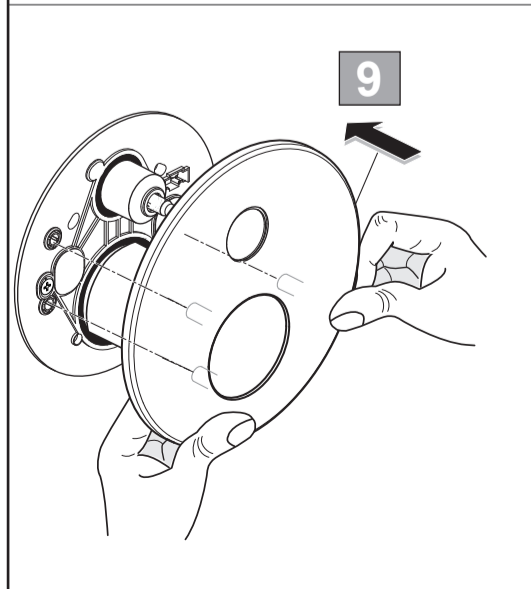

P	bar	0,5	MAX. 10	5	Q (3 bar)
T	°C	MAX. 80	65	40	l/min
					23