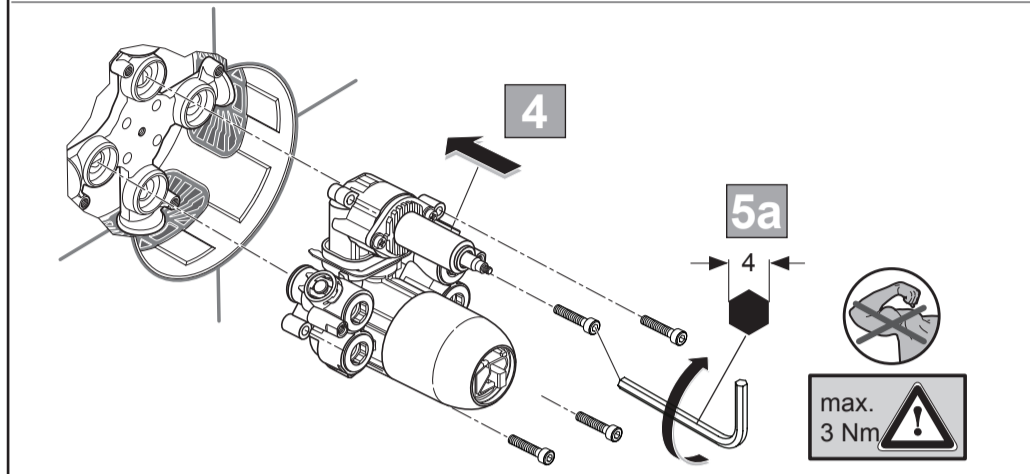

CONNECT AIR

A 7034 .. A 7035 ..

0818 / A 868 373
 (+ A 865 612)
 Made in Germany

Ideal Standard International NV
 Corporate Village - Gent Building
 Da Vincilaan 2
 1935 Zaventem
 Belgium

www.idealstandardinternational.com