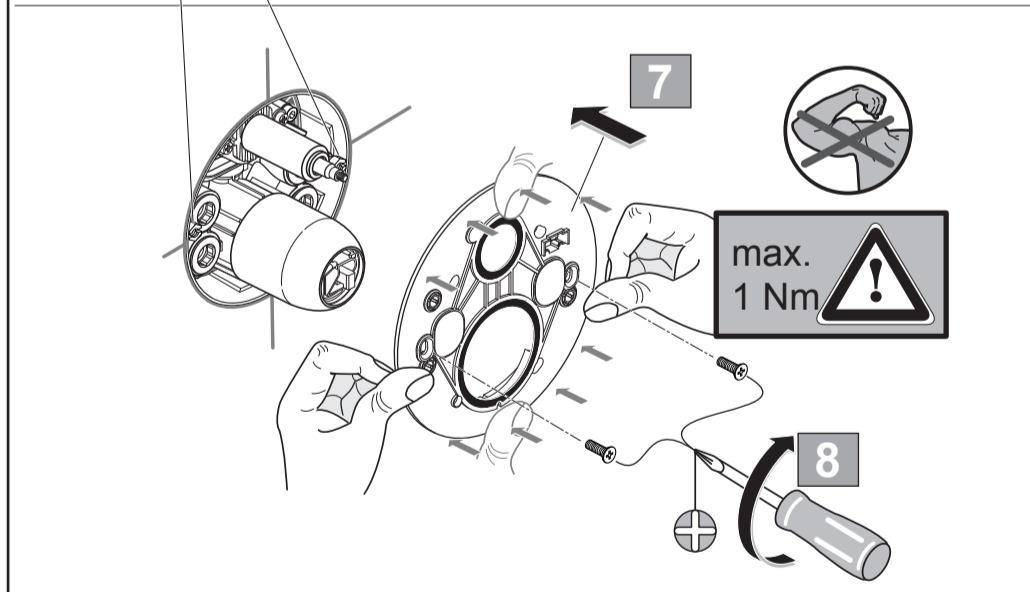

P	bar	0,5	MAX. 10	5	Q (3 bar)
T	°C	MAX. 80	65	40	l/min
					23