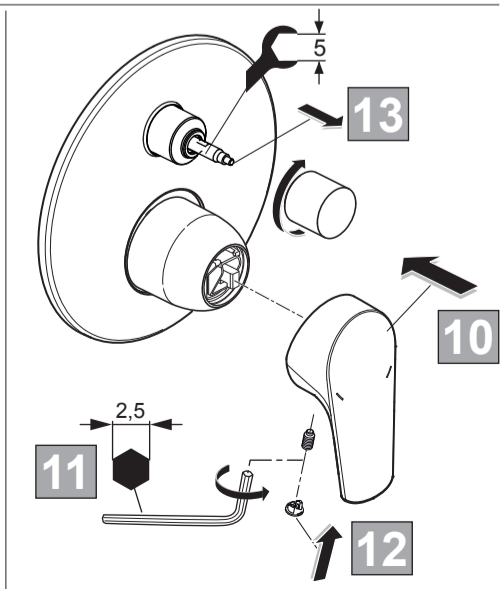

P	bar	0,5	MAX. 10	5	Q (3 bar)
T	°C	MAX. 80	65	40	l/min
					23