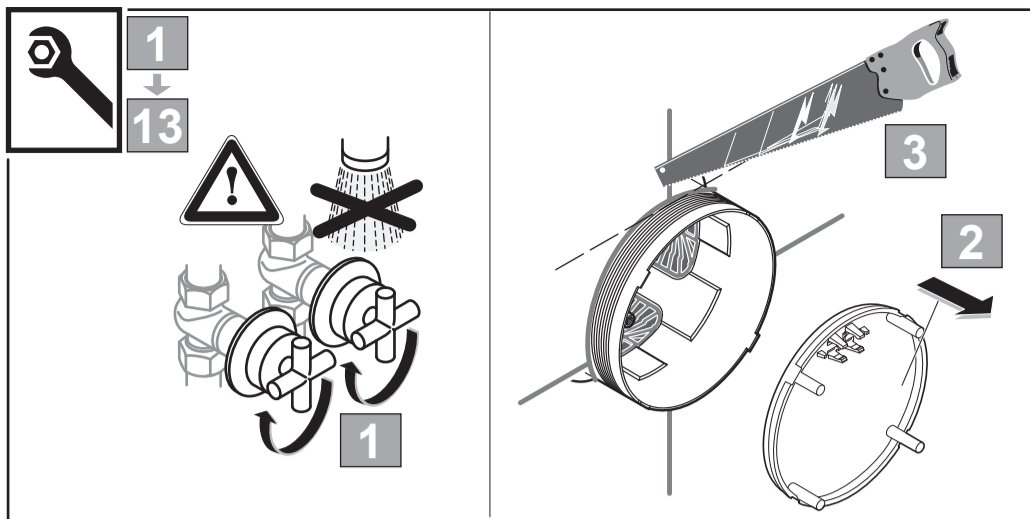

CONNECT AIR

A 7034 .. A 7035 ..

0818 / A 868 373
 (+ A 865 612)
 Made in Germany

Ideal Standard International NV
 Corporate Village - Gent Building
 Da Vincilaan 2
 1935 Zaventem
 Belgium

www.idealstandardinternational.com