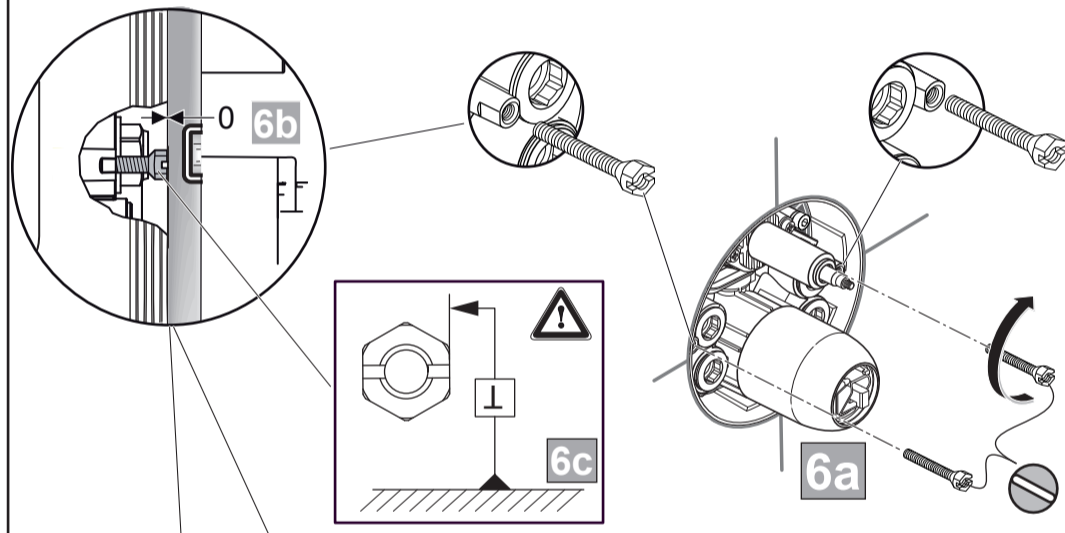

P	bar	0,5	MAX. 10	5	Q (3 bar)
T	°C	MAX. 80	65	40	l/min
					23