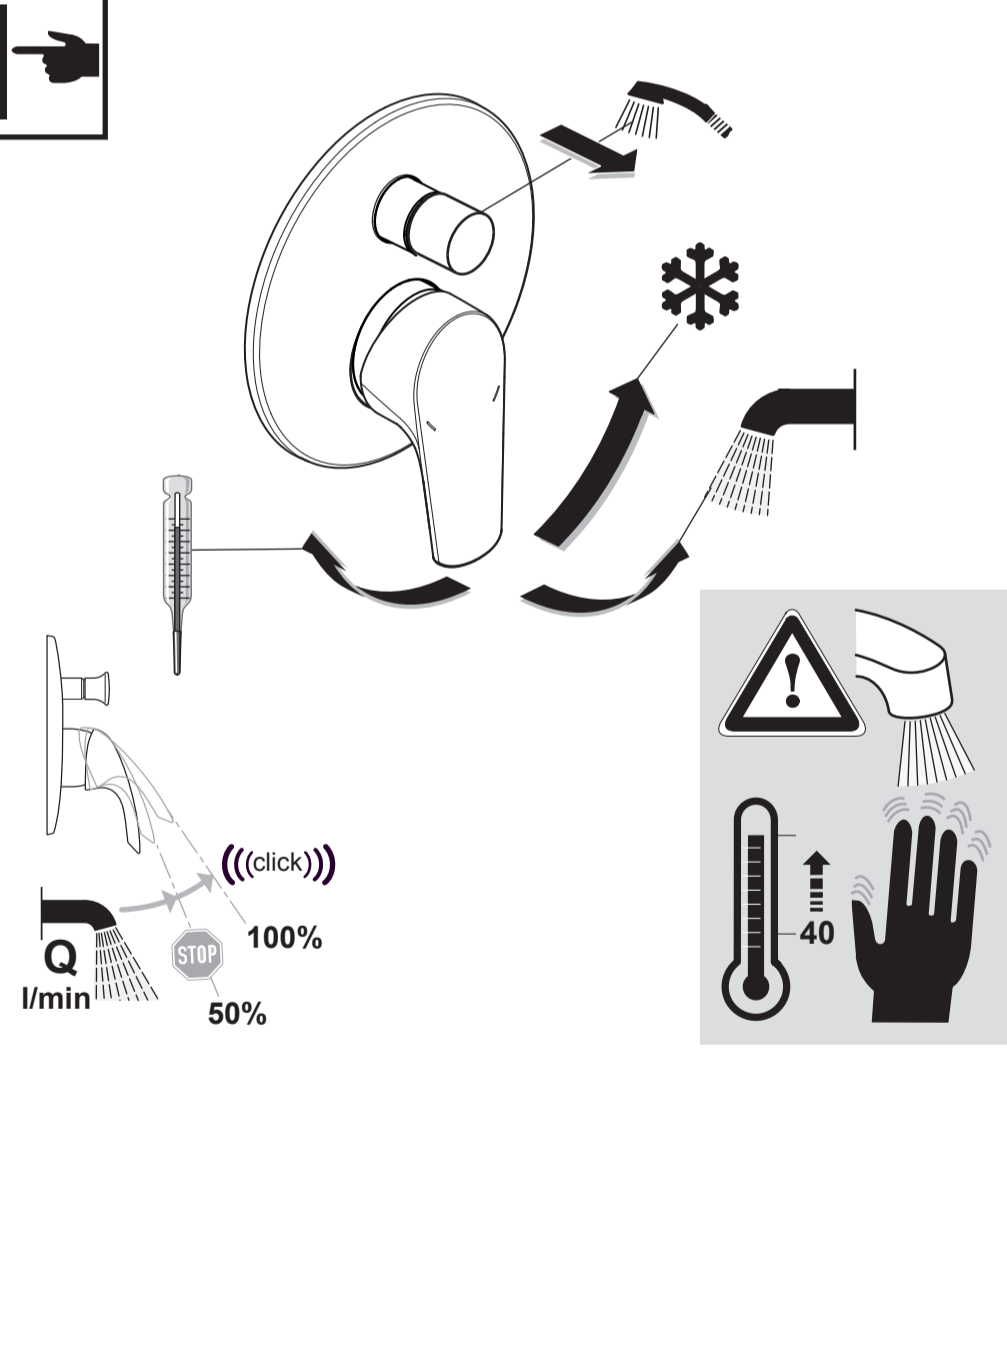

P	bar	0,5	MAX. 10	5	Q (3 bar)
T	°C	MAX. 80	65	40	l/min
					23