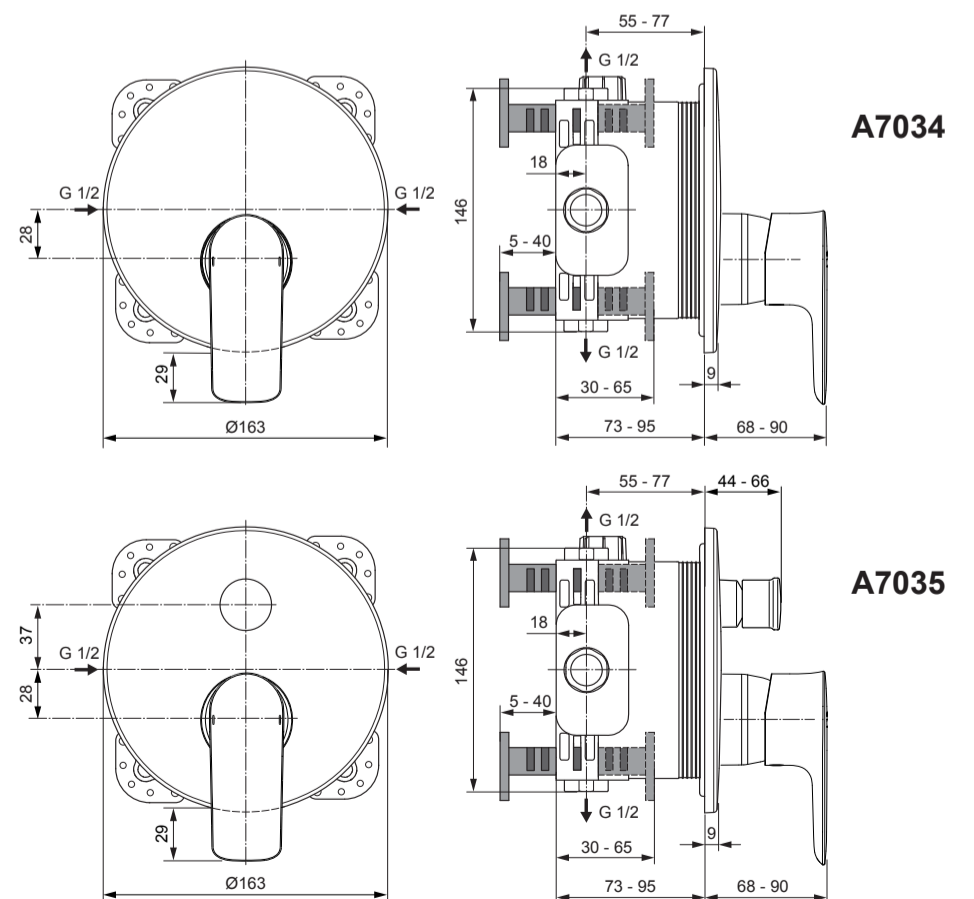

Ideal Standard International NV
Corporate Village - Gent Building
Da Vincilaan 2
1935 Zaventem
Belgium

www.idealstandardinternational.com