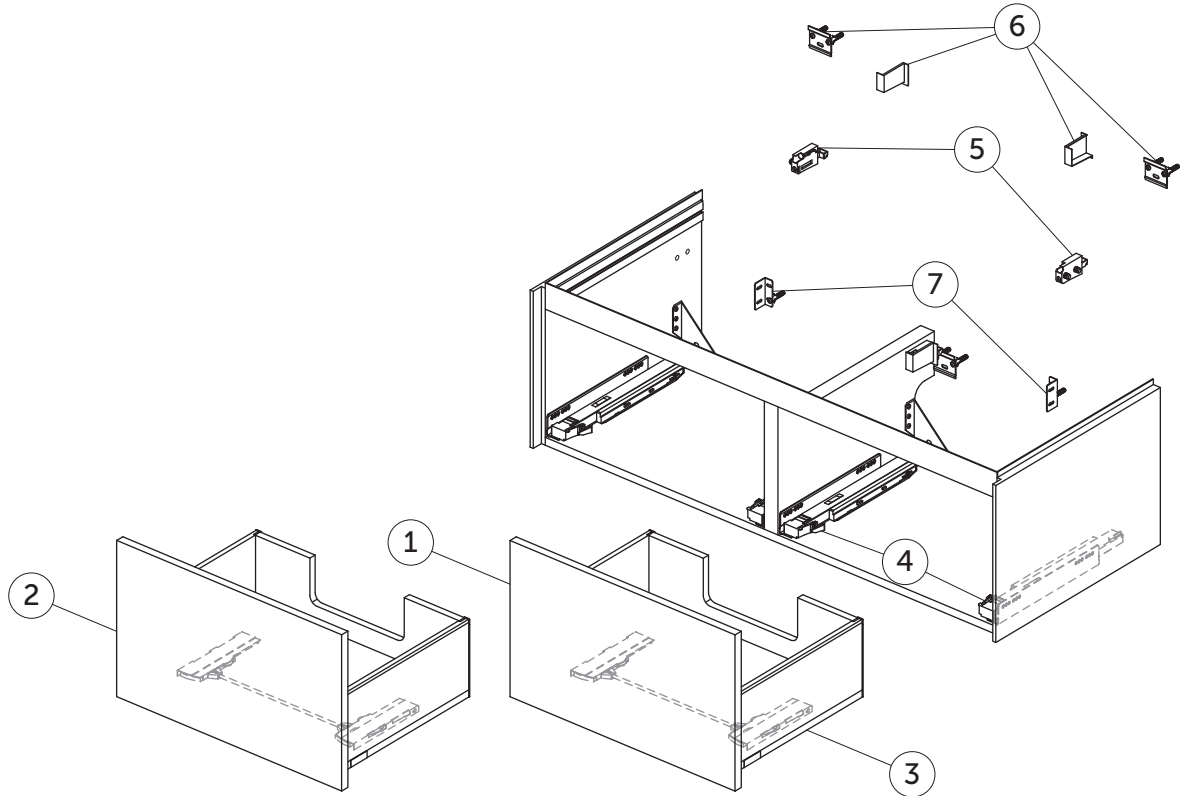

SPARE PARTS

Vanity Unit 1200
2 drawers

Item	Description	Colour/Finish	Code No.	Quantity
1	Drawer front panel RH 588 x 356	Y1 - Matt White Y2 - Matt Anthracite Y3 - Matt Sunset Y4 - Smoked Oak Y5 - Dark Walnut Y6 - Light Oak	TV987Y1 TV987Y2 TV987Y3 TV987Y4 TV987Y5 TV987Y6	1
2	Drawer front panel LH 588 x 356	Y1 - Matt White Y2 - Matt Anthracite Y3 - Matt Sunset Y4 - Smoked Oak Y5 - Dark Walnut Y6 - Light Oak	TV988Y1 TV988Y2 TV988Y3 TV988Y4 TV988Y5 TV988Y6	1
3	Drawer structure box L/R 60 x 50.5 vanity	Y2 - Matt Anthracite	TV989Y2	1
4	Runners 400 Push KIT		TV76967	Pair
5	Hanging brackets KIT 1		RV08267	Pair
6	Wall fixation KIT 1 new		TV72667	14
7	Safety KIT (brackets, screws & plugs)		TV38767	12