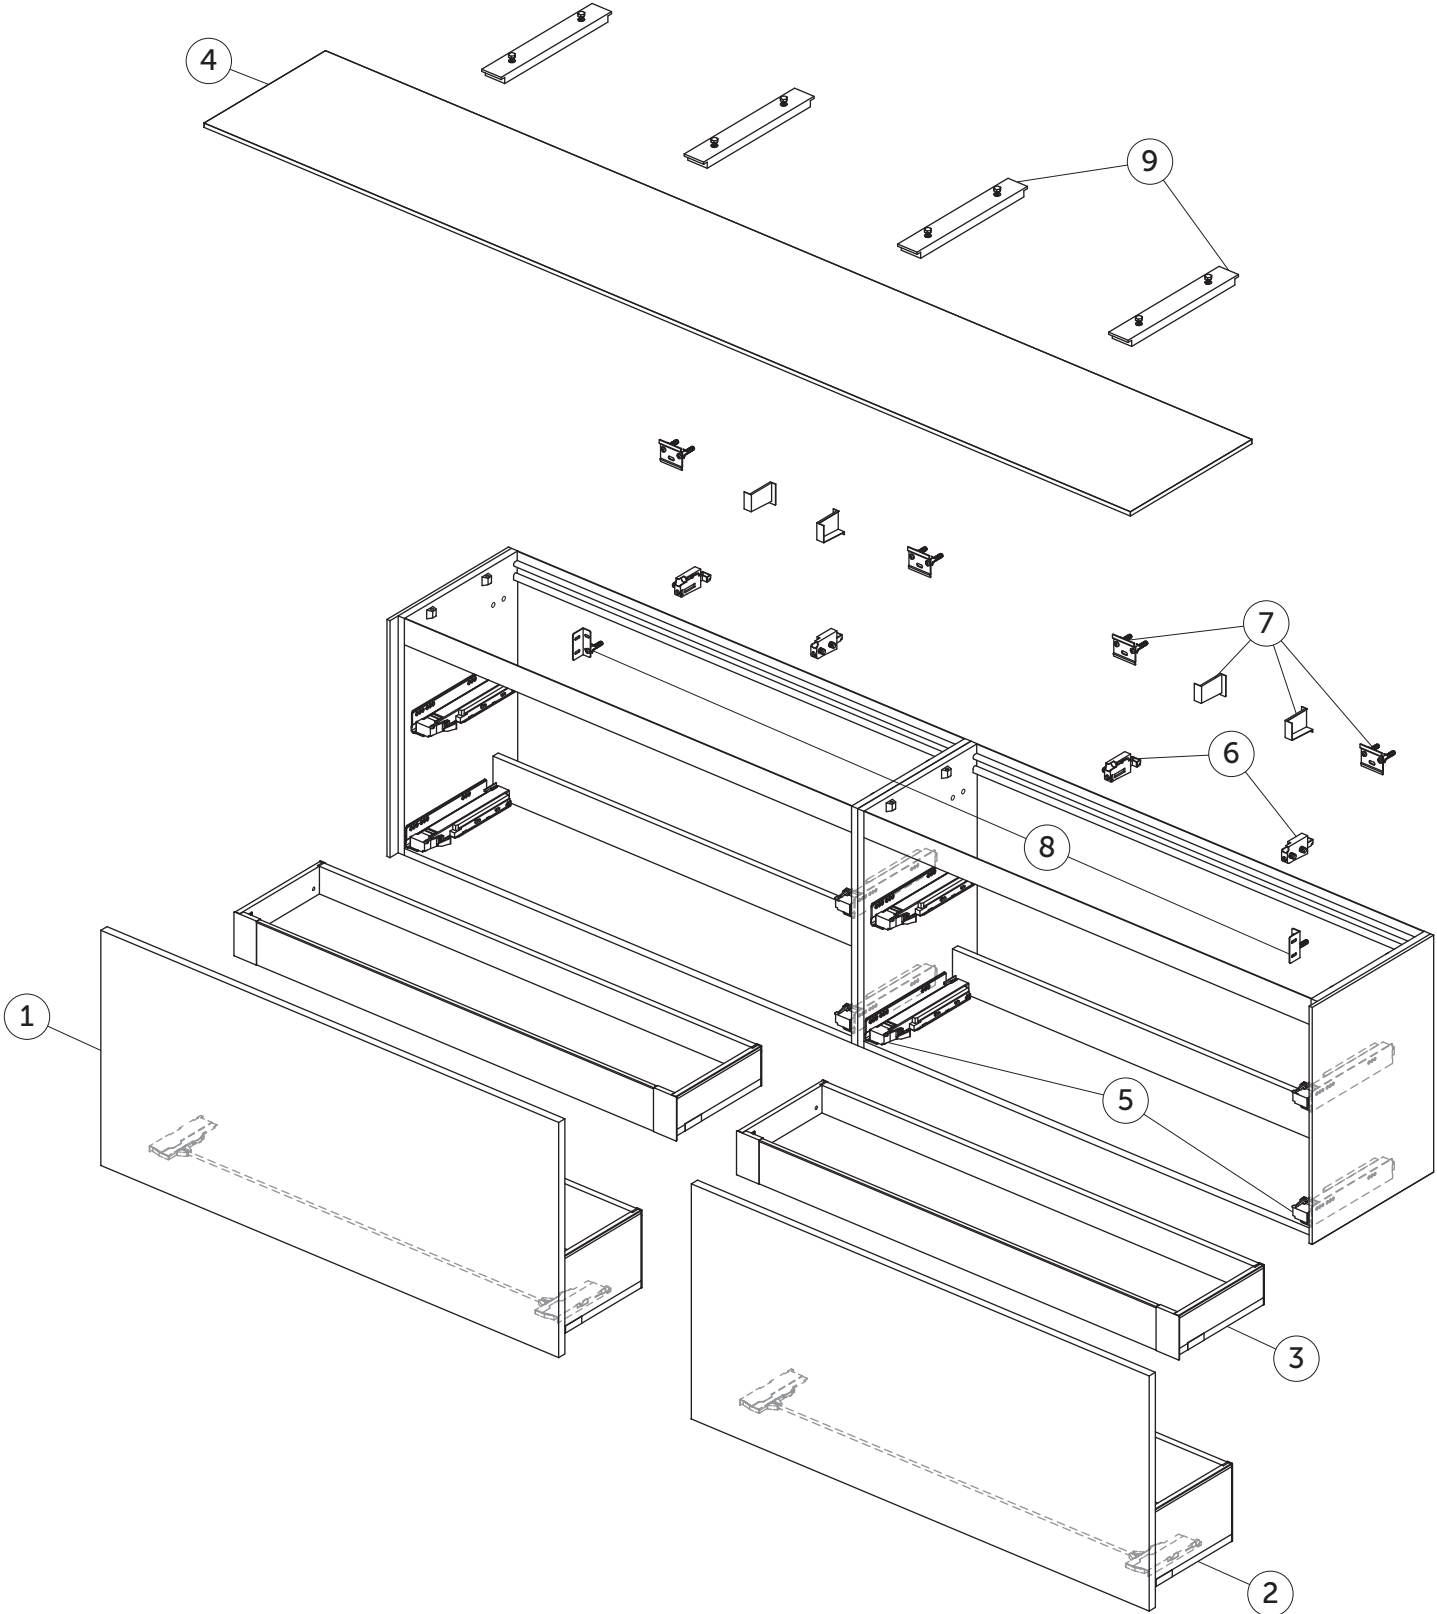

SPARE PARTS

Basin Unit 2400
2 external drawers, 2 internal drawers

SPARE PARTS

Basin Unit 2400
2 external drawers, 2 internal drawers

Page 2 of 4

Item	Description	Colour/Finish	Code No.	Quantity
1	Drawer front panel 1180 x 536	Y1 - Matt White Y2 - Matt Anthracite Y3 - Matt Sunset Y4 - Smoked Oak Y5 - Dark Walnut Y6 - Light Oak	TV742Y1 TV742Y2 TV742Y3 TV742Y4 TV742Y5 TV742Y6	1
2	Drawer structure box 120 x 37	Y2 - Matt Anthracite	TV743Y2	1
3	Complete internal drawer 120	Y2 - Matt Anthracite	TV744Y2	1
4	Worktop 2387 x 373 no cut	Y1 - Matt White Y2 - Matt Anthracite Y3 - Matt Sunset Y4 - Smoked Oak Y5 - Dark Walnut Y6 - Light Oak	TV748Y1 TV748Y2 TV748Y3 TV748Y4 TV748Y5 TV748Y6	1
5	Runners 270 Push KIT		TV72567	pair
6	Hanging brackets KIT 1		RV08267	pair
7	Wall fixation KIT 1 new		TV72667	14
8	Safety KIT (brackets, screws & plugs)		TV38767	12
9	Worktop adjustable support kit short		TV73467	pair

Manufactured pre June 2021.
Manufacturer traceability code 9999.

SPARE PARTS

Basin Unit 2400
2 external drawers, 2 internal drawers

SPARE PARTS

Basin Unit 2400

2 external drawers, 2 internal drawers

Page 4 of 4