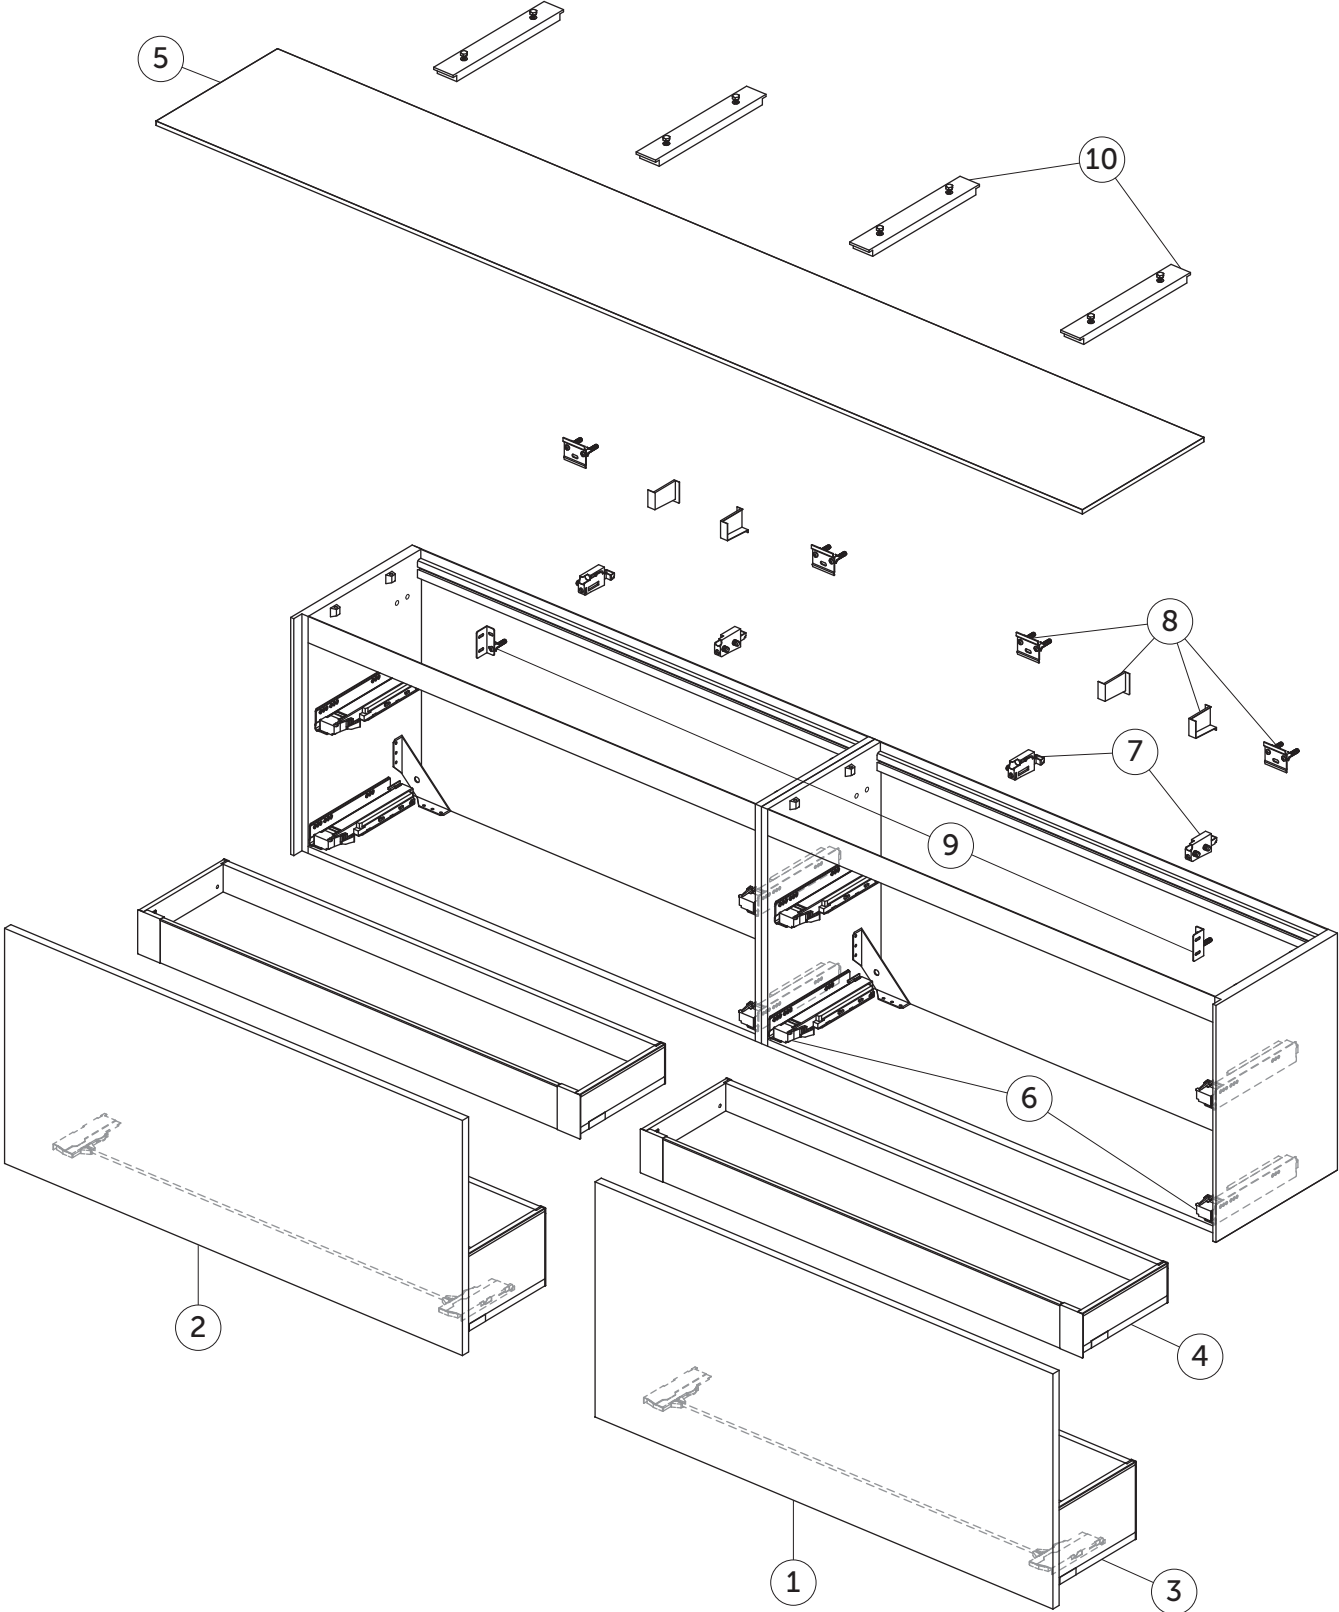

SPARE PARTS

Basin Unit 2400
2 external drawers, 2 internal drawers

SPARE PARTS

Basin Unit 2400
2 external drawers, 2 internal drawers

Page 2 of 4

Item	Description	Colour/Finish	Code No.	Quantity
1	Drawer front panel 1180 x 536	Y1 - Matt White Y2 - Matt Anthracite Y3 - Matt Sunset Y4 - Smoked Oak Y5 - Dark Walnut Y6 - Light Oak	TV742Y1 TV742Y2 TV742Y3 TV742Y4 TV742Y5 TV742Y6	1
2	Drawer structure box 120 x 37	Y2 - Matt Anthracite	TV743Y2	1
3	Complete internal drawer 120	Y2 - Matt Anthracite	TV744Y2	1
4	Worktop 2387 x 373 no cut	Y1 - Matt White Y2 - Matt Anthracite Y3 - Matt Sunset Y4 - Smoked Oak Y5 - Dark Walnut Y6 - Light Oak	TV748Y1 TV748Y2 TV748Y3 TV748Y4 TV748Y5 TV748Y6	1
5	Runners 270 Push KIT		TV72567	pair
6	Hanging brackets KIT 1		RV08267	pair
7	Wall fixation KIT 1 new		TV72667	14
8	Safety KIT (brackets, screws & plugs)		TV38767	12
9	Worktop adjustable support kit short		TV73467	pair

Manufactured pre June 2021.
Manufacturer traceability code 9999.

SPARE PARTS

Basin Unit 2400
2 external drawers, 2 internal drawers

SPARE PARTS

Basin Unit 2400

2 external drawers, 2 internal drawers

Page 4 of 4