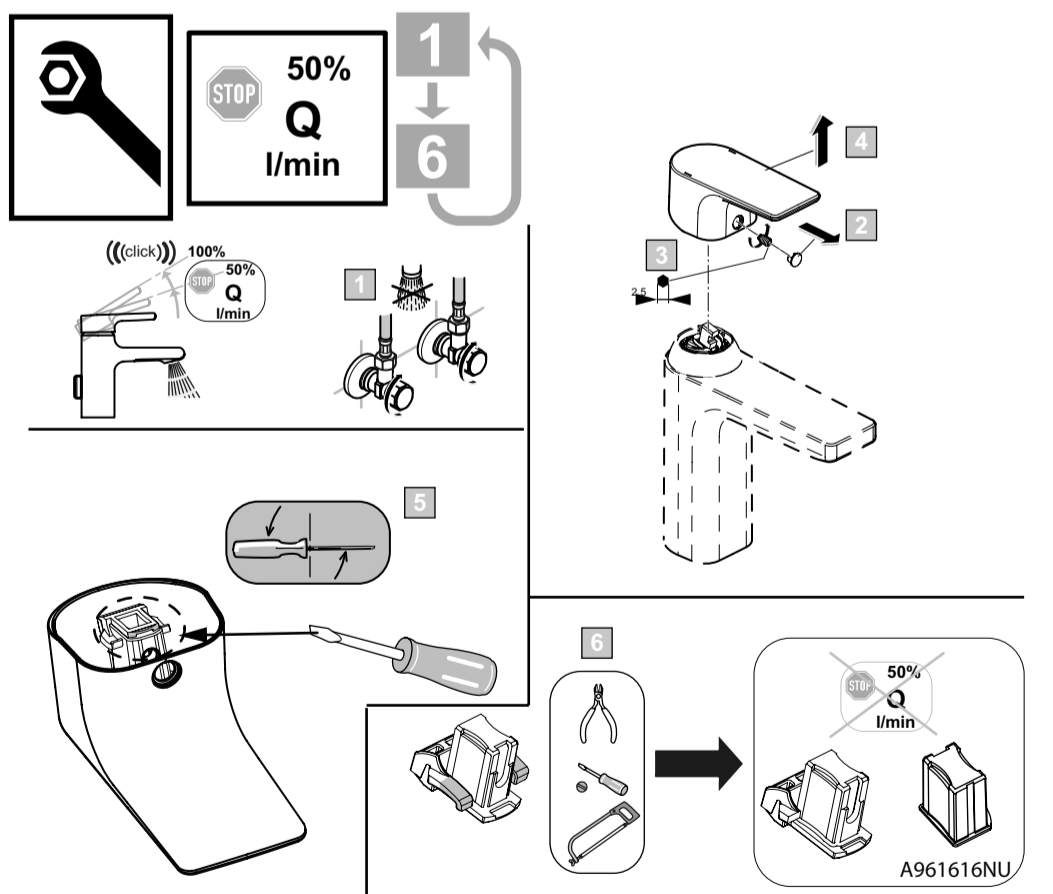

P	bar	0,5	MAX. 10	5	Q (3 bar)
T	°C	MAX. 80	65	40	l/min
					9