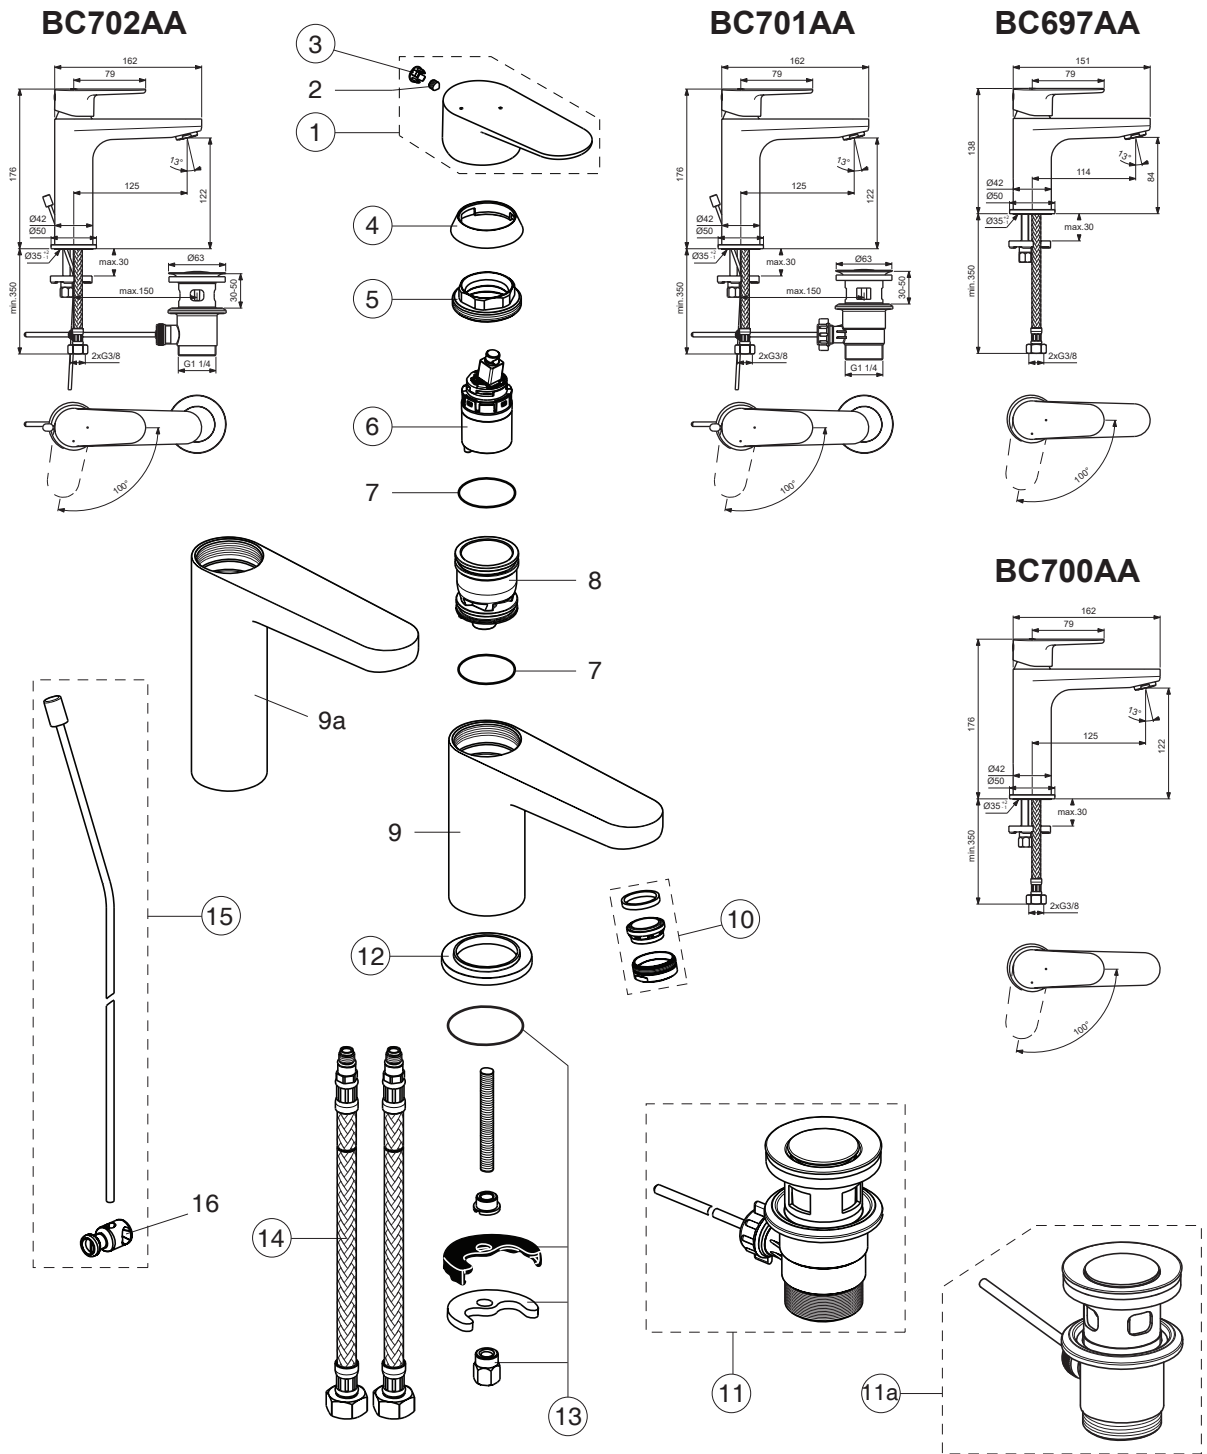

CERAFINE MODEL O

Ideal Standard

Pos.	Signify	Spare parts-Nr.	Quantity	Pos.	Signify	Spare parts-Nr.	Quantity
1	Lever C3,w/logo-compl.	B961646AA	1 Set	14	Flex pexhose G3/8 M8x1/L500	A962005NU	1 Pcs.
2	Screw M5x6		1 Pcs.	15	Pop up waste-compl.	B961384AA	1 Pcs.
3	Cap decorative	B964696NU	1 Pcs.	16	Pop up waste shackle		1 Pcs.
4	Cap	A861080AA	1 Pcs.				
5	Screw M38x1.5	B961645NU	1 Pcs.				
6	Cartridge Ø28mm	A861397NU	1 Pcs.				
7	O-Ring Ø30x2		2 Pcs.				
8	Manifold		1 Pcs.				
9;9a	Body basin		1 Pcs.				
10	Perlator M24x1-A / 5l/min	B961383AA	1 Pcs.				
11	Pop-up waste-plastic	B964550AA	1 Pcs.				
11a	Pop-up drain ass.	A962991AA	1 Pcs.				
12	Rosette decorative	B960712AA	1 Pcs.				
13	Connecting set	B964702NU	1 Pcs.				