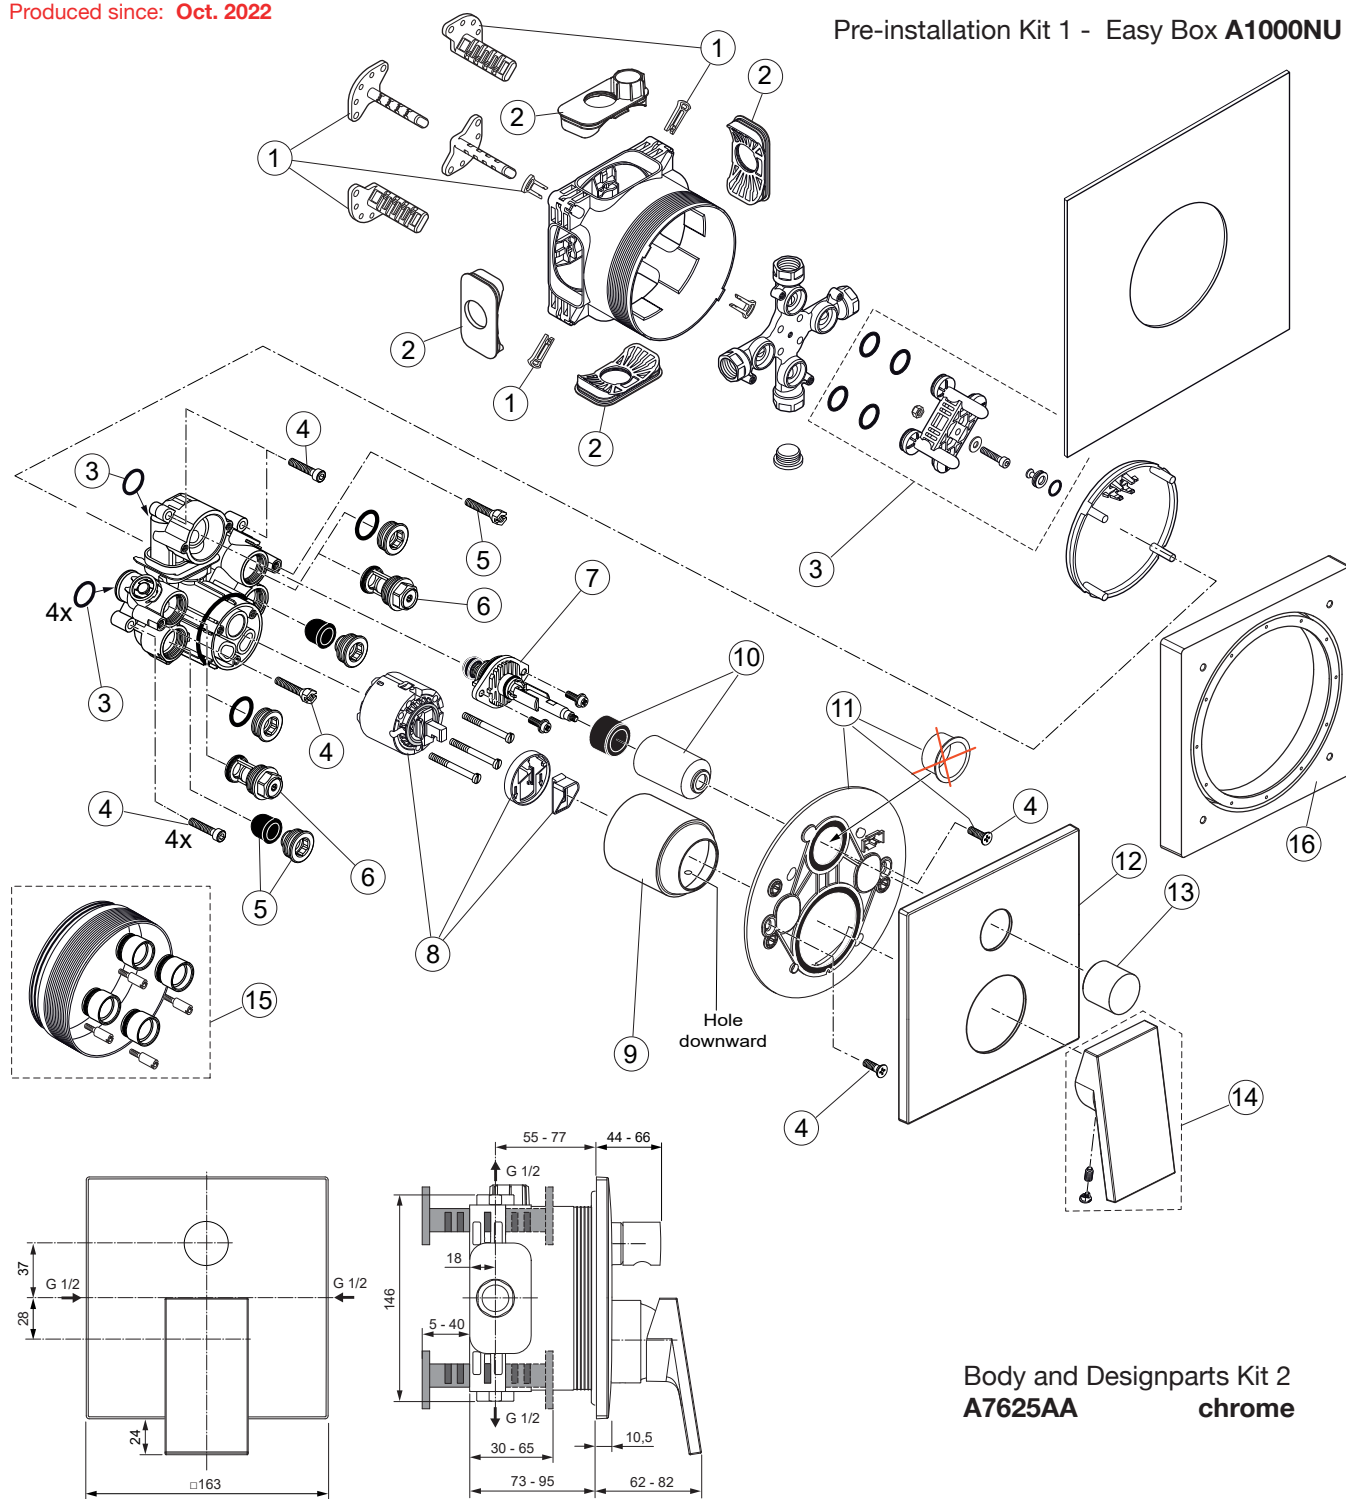

Extra

A7625..

Ideal Standard

Produced since: Oct. 2022

Pre-installation Kit 1 - Easy Box A1000NU

Body and Designparts Kit 2  
A7625AA chrome

Replace XX with the appropriate finish code

Chrome = AA Silver Storm = GN Gold = A2 Magnetic Grey = A5

Example spare part order:  
A 861 441 AA in Chrome

Pos.	Description	Part-Number	Qty.	Pos.	Description	Part-Number	Qty.
1	Install. depth adjust.	A 963 131 NU	1 Set	13	Pull knob	A 860 901 XX	1 pcs
2	Side sealing	A 963 132 NU	1 Set	14	Lever cpl.	A 861 600 XX	1 Set
3	Flushing device cpl.	A 963 146 NU	1 Set	15	Extension kit 20mm	A 960 704 NU	1 Set
4	Screw set complete	A 960 890 NU*	1 Set		Extension kit 40mm	A 962 476 NU	1 Set
5	Low noise insert	A 960 891 NU	1 pcs	16	Distanzframe 20mm	A 861 444 XX	1 Set
6	Stop valve	A 960 706 NU	2 pcs				
7	Diverter complete	A 963 443 NU	1 pcs				
8	Cartridge with ECO-kit	A 960 500 NU	1 Set				
9	Cover cap	A 861 441 XX	1 pcs				
10	Cover / Cap for diverter	A 860 902 XX	1 pcs				
11	Escutcheon holder cpl.	A 860 897 NU	1 Set				
12	Escutcheon w Logo	A 861 445 XX	1 pcs				

\*Universal set (not all parts needed)