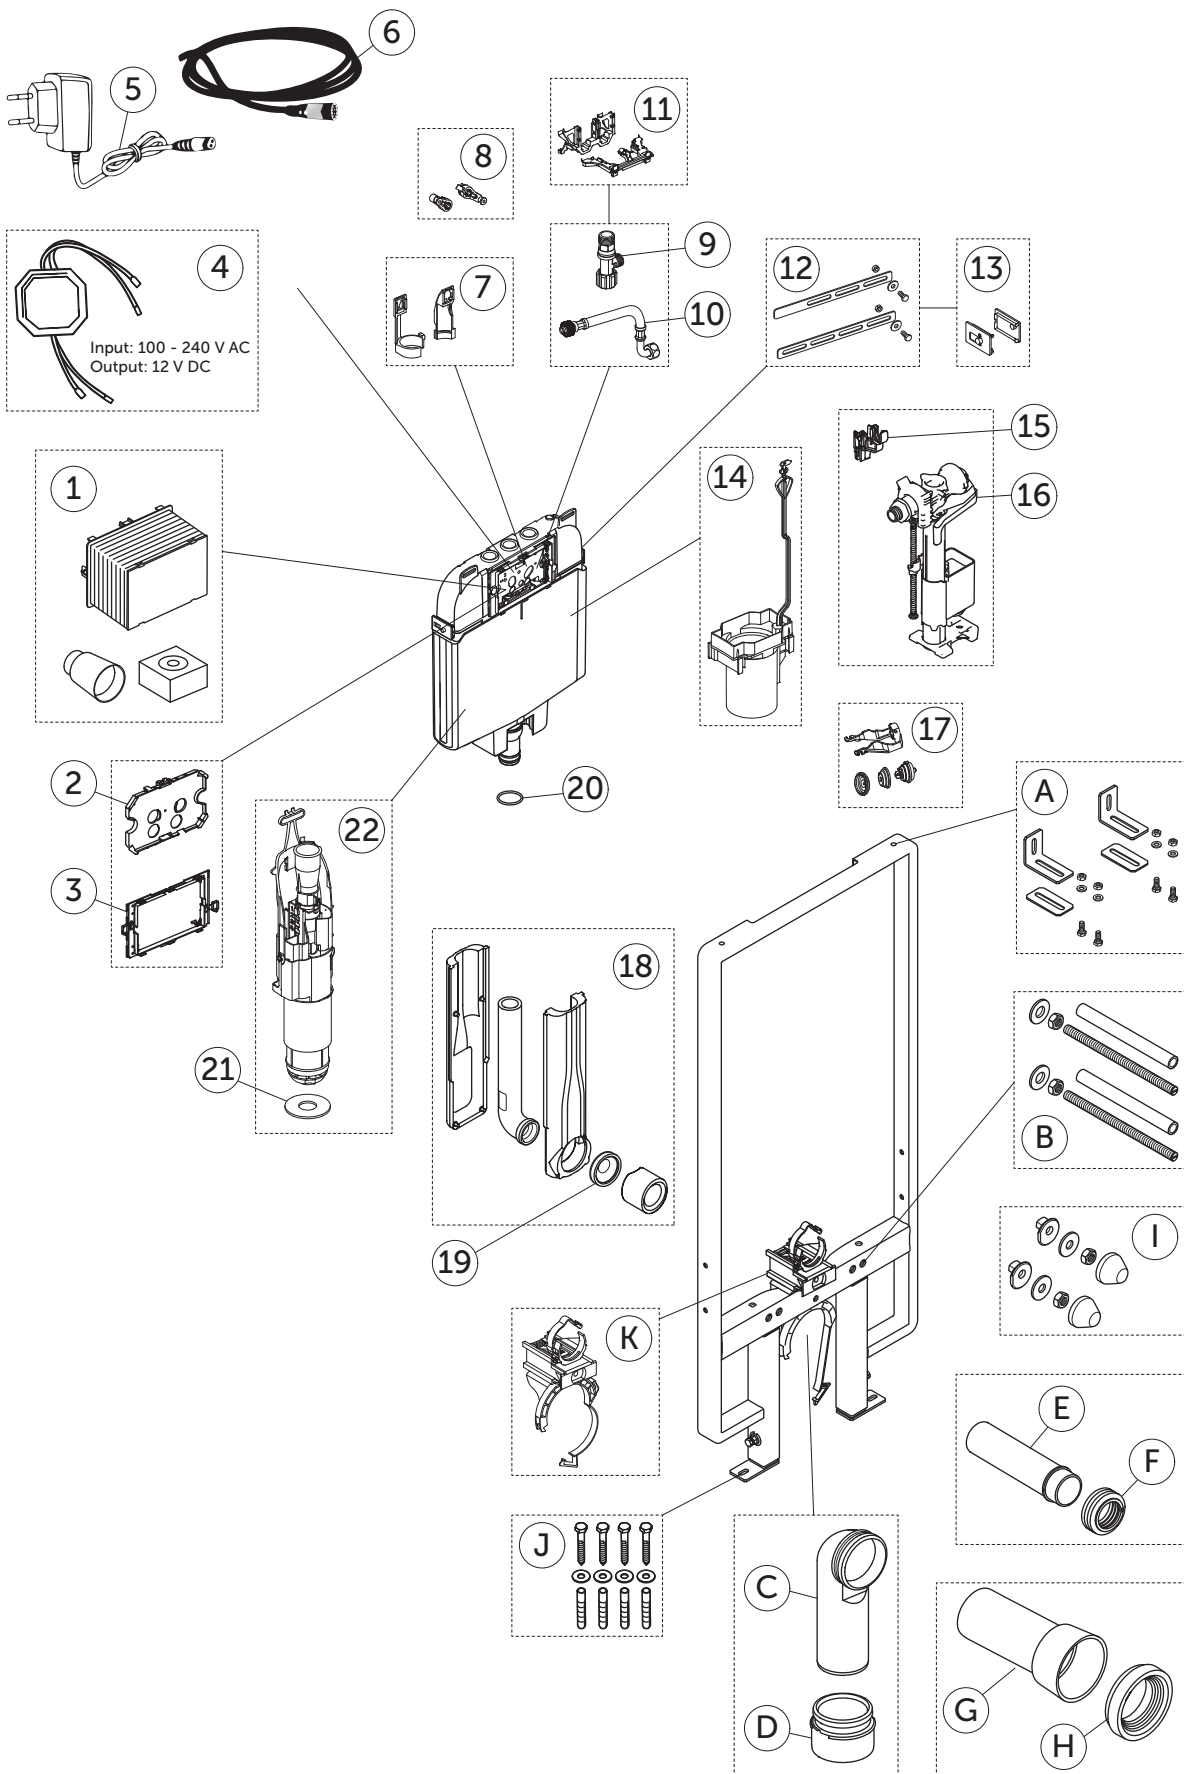

# SPARE PARTS

PROSYS 80

# SPARE PARTS

PROSYS 80

Item	Code	Description
1	RV16667	Prosys Service Tunnel
2	RV30467	Prosys 80 Protective Plate
3	RV26867	Prosys 150 & 80 Base For Protective Box
4	R009367	Prosys Transformer for Septa Pro E1 & E2
5	RV28567	Charger For Prosys SmartForce
6	RV28367	Power Cable for Septa Pro E1 & E2 F/Ps
7	RV29767	Prosys Mech Out Vlv Anchors 80, 2.0 & Diamante Evo
8	RV20067	Control Plate Fixers
9	RV16867	Prosys 80 Stop Valve
10	RV17167	Prosys 80 Flexible Hose 3/8 x 3/8 x 215mm
11	RV21967	Lever Block For Prosys 80
12	RV29567	Prosys 120&80 Cistern Fixation Brackets
13	RV20167	Prosys 80 Fixation Kit for Wet Wall WC Frame (PK x 10)
14	RV29967	Prosys 80 Outlet Valve Guide
15	RV23767	Prosys Inlet Valve Support For 80, 2.0 & Deco (PK x 5)
16	RV15467	Prosys Filling SmartValve Class 1
17	RV20367	Maintenance kit for SmartValve
18	RV17467	Prosys 80 Cistern Flushpipe C/w EPS
19	RV21867	Prosys Flush Pipe Seal 150,80&ECO Dry Wall Frame (PKx5)
20	RV22467	Prosys 80 & 2.0 Flushpipe O-Ring Ø37 (PK x 5)
21	RV15567	Prosys Outlet Valve Seal for 150, 80, ECO & 2.0 (PK x 10)
22	RV15167	Prosys Outlet Valve For 80 & 2.0
A	RV30167	Prosys 80 Dry Wall Fixing Brackets
B	RV27167	Prosys WC Bowl Fixation Rods M12 x 2
C	RV18067	Prosys Outlet Bend 90 x 90mm
D	RV18167	Prosys outlet bend adaptor 90/110
E	RV19967	Prosys Flush Pipe 180mm x Ø45 & Seal
F	RV26767	Prosys Flush Pipe connection to WC Q40/45 (PK x 5)
G	RV18267	Prosys WC connection pipe diam 90x250
H	RV18367	Prosys Rubber Seal for WC bowl Ø125
I	R0201AC	Prosys WC Fixings Protective Caps White
	R0201AA	Prosys WC Fixings Protective Caps Chrome
J	RV17867	Prosys Wall & Floor Fixation Screws (x4) For Standard Dry Wall WC Frames
K	RV19267	Prosys 80 Outlet Bend Support Bracket for Dry Wall WC Frame
	RV23967	Prosys 80 Outlet Bend Support Bracket for Wet Wall WC Frame