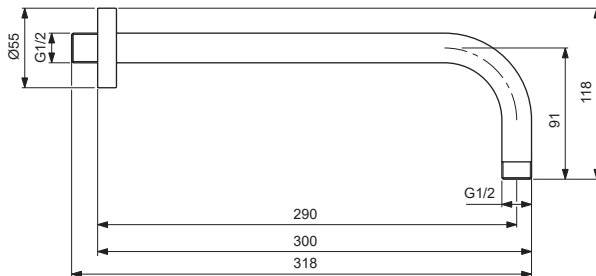

**B9444XX**

**B9445XX**

**For XX:**

- AA=chrome
- A5=magnetic grey
- A2=brushed gold
- GN=silver storm
- XG=silk black
- RO=rosé (for B9445...)
- SI=silver (for B9445...)
- J6=brushed bronze

Pos.	Signify	Spare parts-Nr	Quantity
1	Rosette-compl.	B961058XX	1 Set