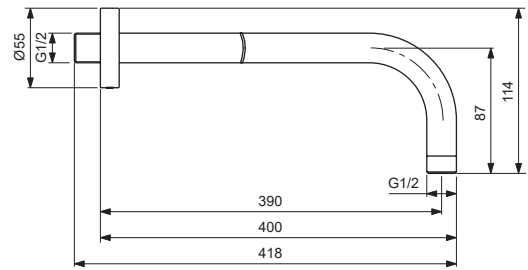

**B9444XX**

**B9445XX**

**For XX:**

- AA=chrome
- A5=magnetic grey
- A2=brushed gold
- GN=silver storm
- XG=silk black
- RO=rosé (for B9445...)
- SI=silver (for B9445...)
- J6=brushed bronze

Pos.	Signify	Spare parts-Nr	Quantity
1	Rosette-compl.	B961058XX	1 Set