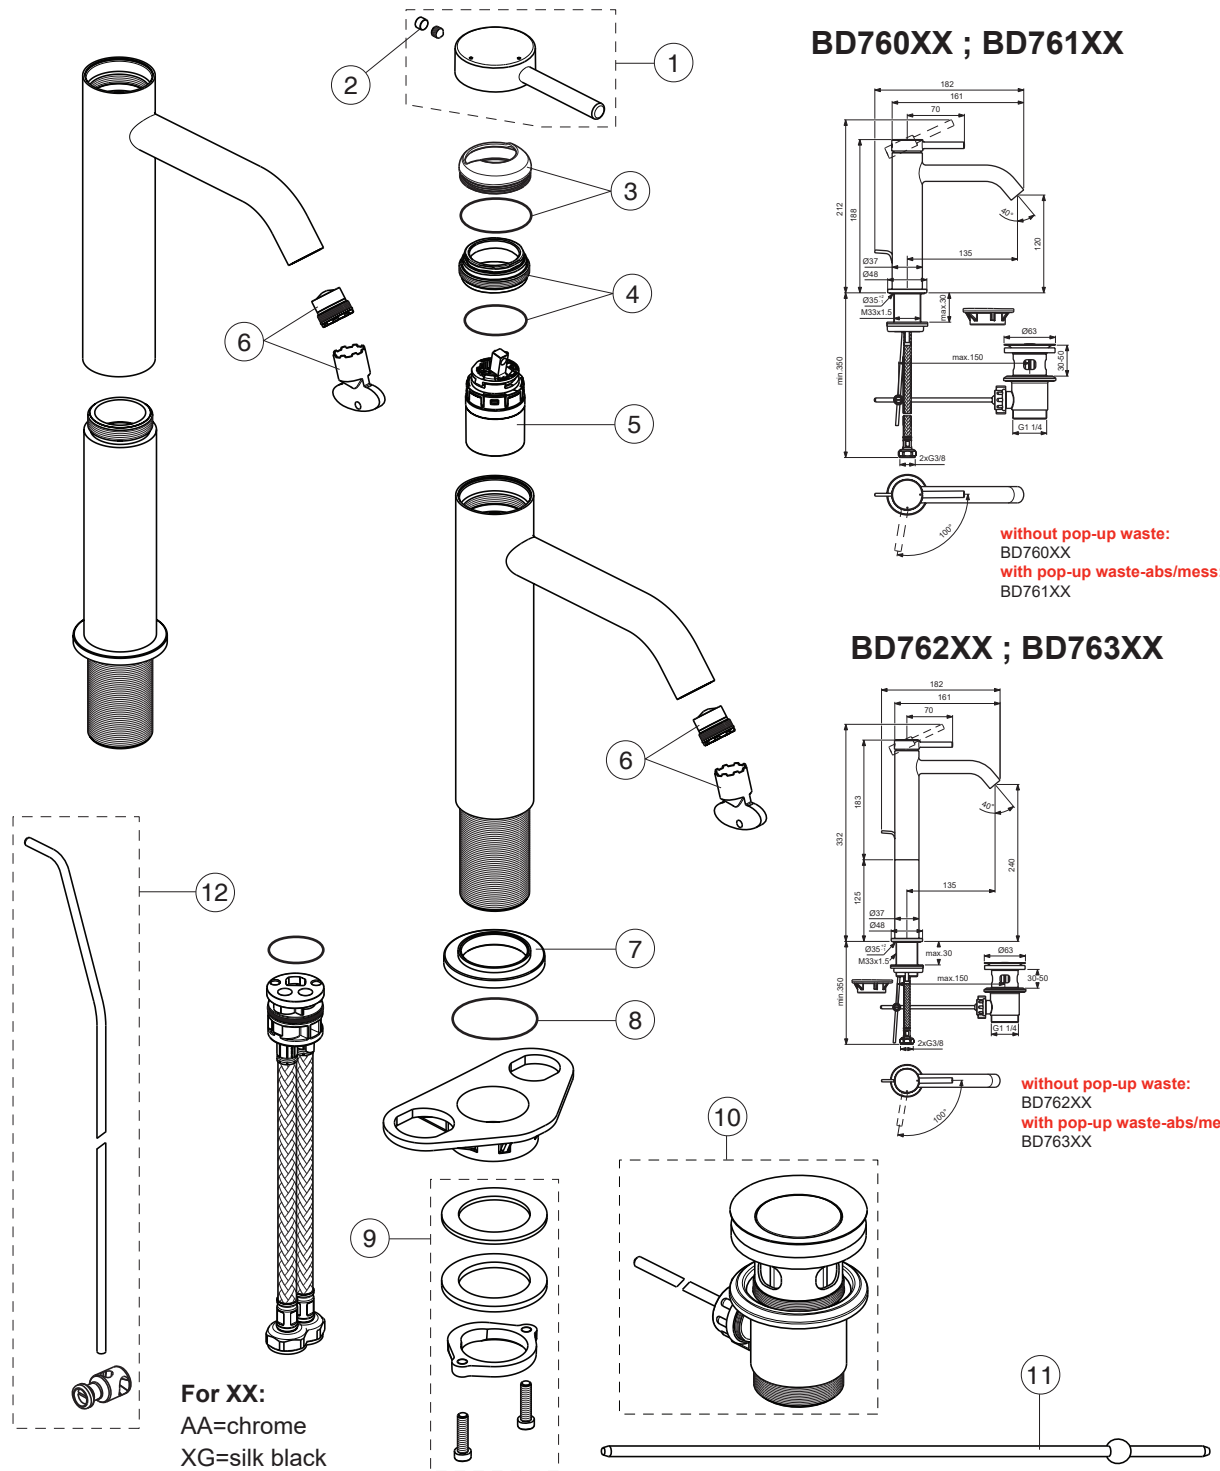

CERALINE NUOVO

Ideal Standard

Pos.	Signify	Spare parts-Nr.	Quantity	Pos.	Signify	Spare parts-Nr.	Quantity
1	Lever	B961918XX	1 Set				
2	Rubber button	A963751XX	1 Pcs.				
3	Rosette	B961915XX	1 Set				
4	Screw M33x1.5	B961916NU	1 Set				
5	Cartridge Ø28mm	B961920NU	1 Set				
6	Aer.cacheM16.5x1-1G	A860938NU	1 Set				
7	Rosette decorative	B961917XX	1 Pcs.				
8	O-Ring Ø37.77x2.62	A962574NU	1 Pcs.				
9	Connecting group	B960255NU	1 Set				
10	Pop-up drain ass.	B960853XX	1 Pcs.				
11	Waste rod L330mm	A960200AA	1 Pcs.				
12	Pull-up rod-compl.	B960900XX	1 Set				