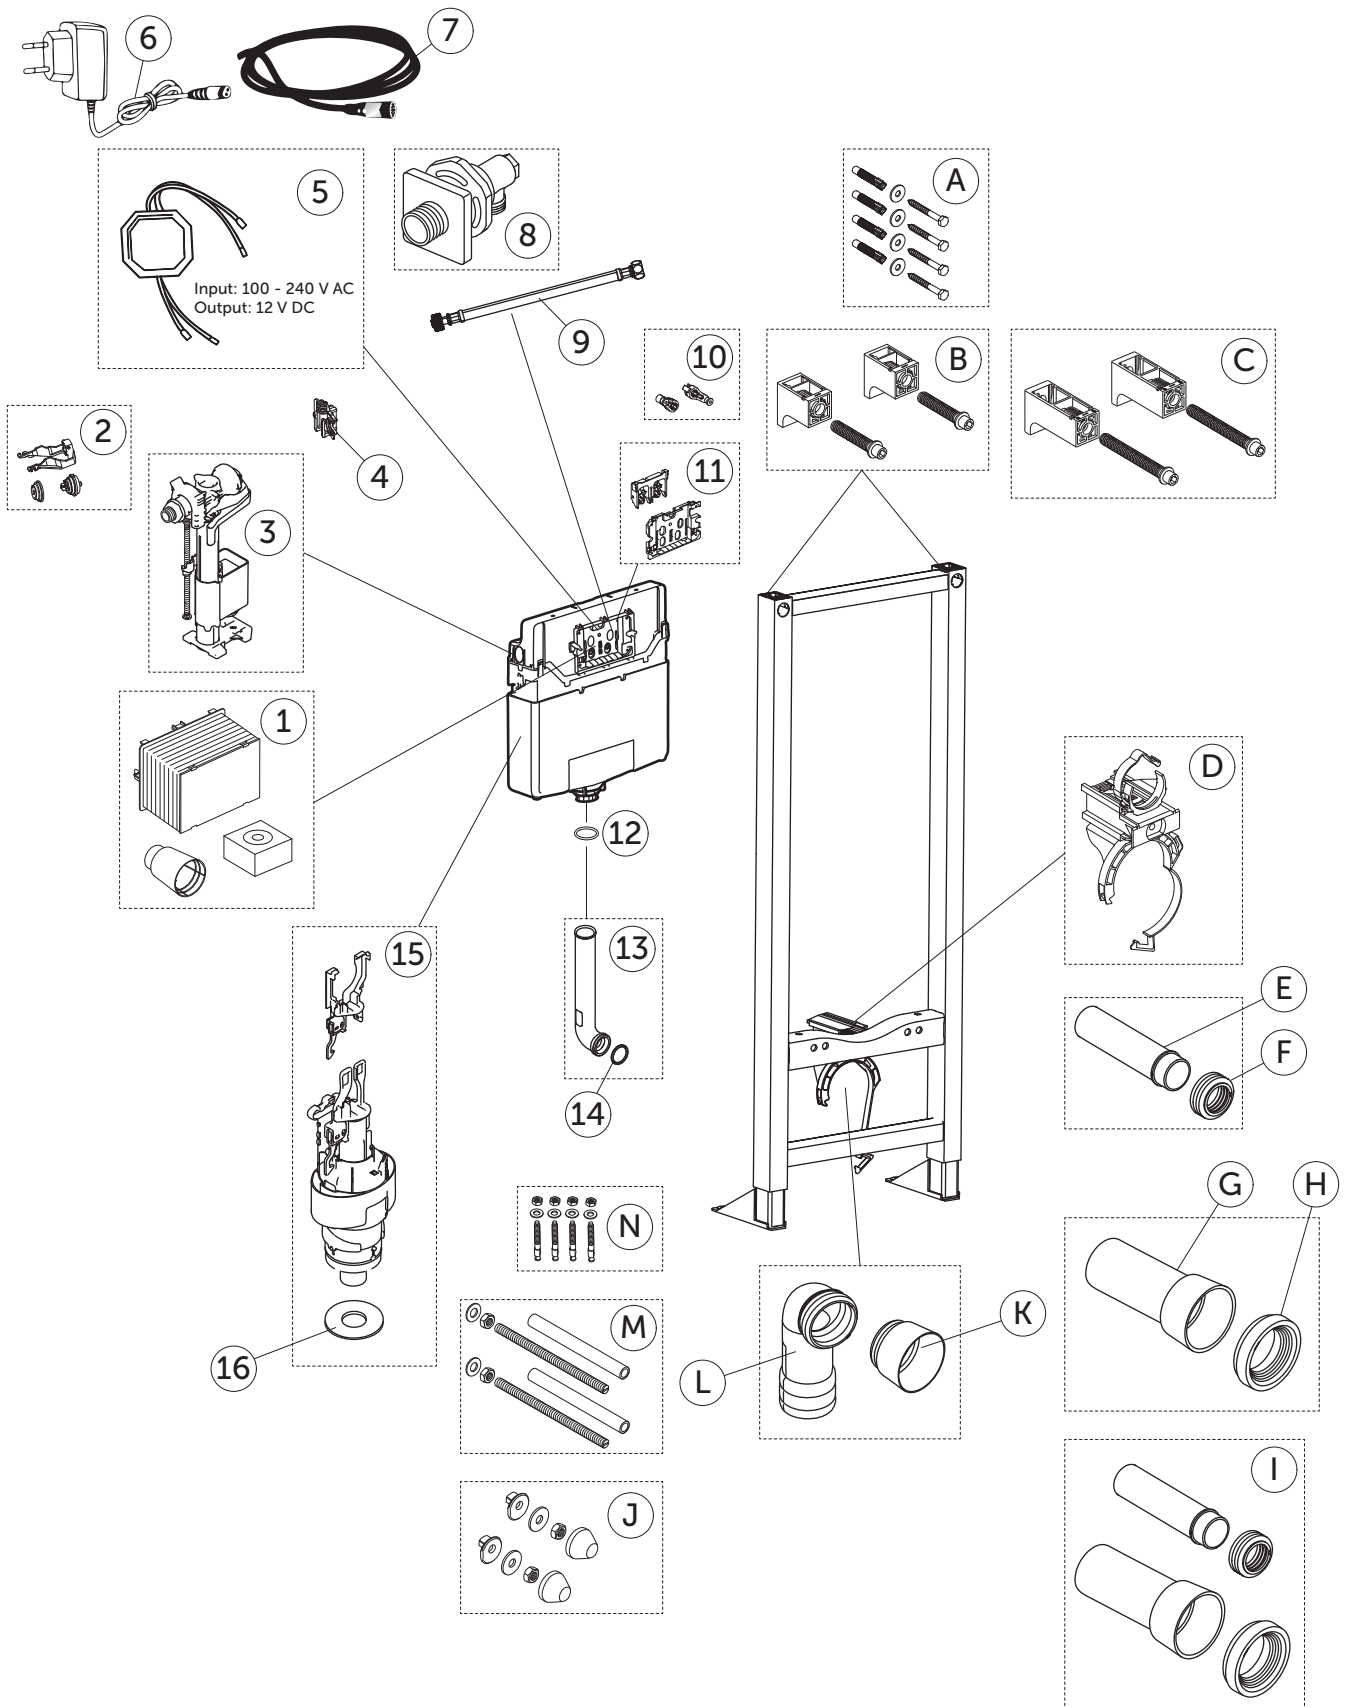

SPARE PARTS

PROSYS 120

SPARE PARTS

PROSYS 120

REP.	CODE	DESCRIPTION
1	RV16667	Prosys Service Tunnel
2	RV20367	Maintenance KIT For SmartValve
3	RV15467	Prosys Filling SmartValve Class 1
4	RV27467	Prosys 120 Inlet Valve Support (pk x 5)
5	R009367	Prosys Transformer For Septa Pro E1 & E2
6	RV28567	Charger For Prosys SmartForce
7	RV28367	Power Cable For Septa Pro E1 & E2 F/Ps
8	RV16767	Prosys 120 Stop Valve
9	RV17067	Prosys 120 Flexible Hose 3/8 x 3/8 x 215
10	RV20067	Control Plate Fixers
11	RV24167	Prosys 120 Plate & Mech Outlet Valve Lever
12	RV29267	Prosys 120 Flush Pipe Seal Ø40 (PK x 4)
13	RV17367	Prosys 120 Flush Pipe
14	RV27767	Prosys Flush Pipe Seal For 120 & 2.0 (PK x 5)
15	RV15267	Prosys 120 Class 1 Flush Valve Mech
16	RV15667	Prosys 120 Outlet Valve Seal (pk x 10)
A	RV17867	Prosys Wall & Floor Fixation Screws (x4) For Standard Dry Wall WC Frames
B	RV17667	Prosys 120 EasyFix Wall Brackets L=144mm For Wall Depth 120 > 180mm
C	RV17767	Prosys 120 EasyFix Wall Brackets L=181mm For Wall Depth 150 > 210mm
D	RV19167	Prosys 150 & 120 Outlet Bend Support
E	RV19967	Prosys Flush Pipe 180mm x Ø45 Seal
F	RV26767	Prosys Flush Pipe connection to WC Q40/45 (PK x 5)
G	RV18267	Prosys WC Connection Pipe Ø90 x 250mm
H	RV18367	Prosy Rubber Seal For WC Bowl Ø125
I	RV23667	Prosys Connection Pipes Ø90 & Ø45 Pack
J	R0201AC	Prosys WC Fixings Protective Caps White
	R0201AA	Prosys WC Fixings Protective Caps Chrome
K	RV18167	Prosys Outlet Bend Adaptor 90/110
	RV21767	Prosys Outlet Bend Adaptor 90/100 PVC
L	RV18067	Prosys Outlet Bend 90 x 90mm
	RV21667	Prosys Outlet Bend 90 x 100mm (FR)
	RV22567	Prosys Outlet Bend 90 x 110mm (UK)
M	RV27167	Prosys WC Bowl Fixation Rods M12 x 2
N	RV17967	Prosys Floor Fixation KIT For Freestanding WC Frame (x 4)

Ideal Standard