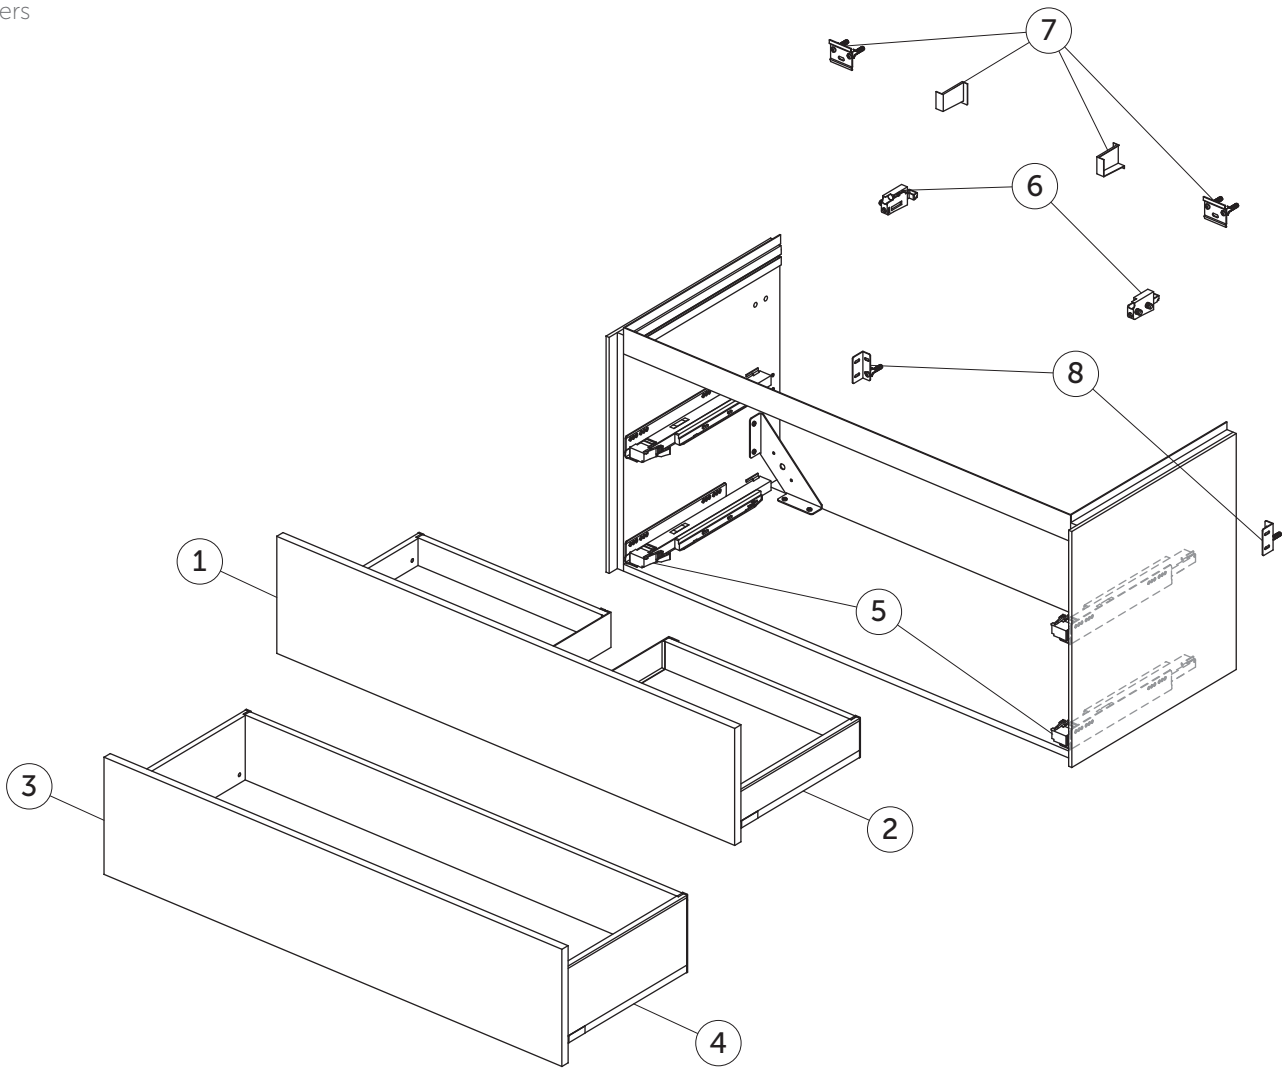

SPARE PARTS

Vanity Unit 1200
2 drawers

Item	Description	Colour/Finish	Code No.	Quantity
1	Upper Drawer front panel 1180 x 267	Y1 - Matt White Y2 - Matt Anthracite Y3 - Matt Sunset Y4 - Smoked Oak Y5 - Dark Walnut Y6 - Light Oak	TV761Y1 TV761Y2 TV761Y3 TV761Y4 TV761Y5 TV761Y6	1
2	Upper Drawer structure box 120 x 50.5	Y2 - Matt Anthracite	-	1
3	Lower Drawer front panel 1180 x 267	Y1 - Matt White Y2 - Matt Anthracite Y3 - Matt Sunset Y4 - Smoked Oak Y5 - Dark Walnut Y6 - Light Oak	TV763Y1 TV763Y2 TV763Y3 TV763Y4 TV763Y5 TV763Y6	1
4	Lower Drawer structure box 120 x 50.5	Y2 - Matt Anthracite	TV795Y2	1
5	Runners 400 Push KIT		TV76967	Pair
6	Hanging brackets KIT 1		RV08267	Pair
7	Wall fixation KIT 1 new		TV72667	14
8	Safety KIT (brackets, screws & plugs)		TV38767	12

Ideal Standard