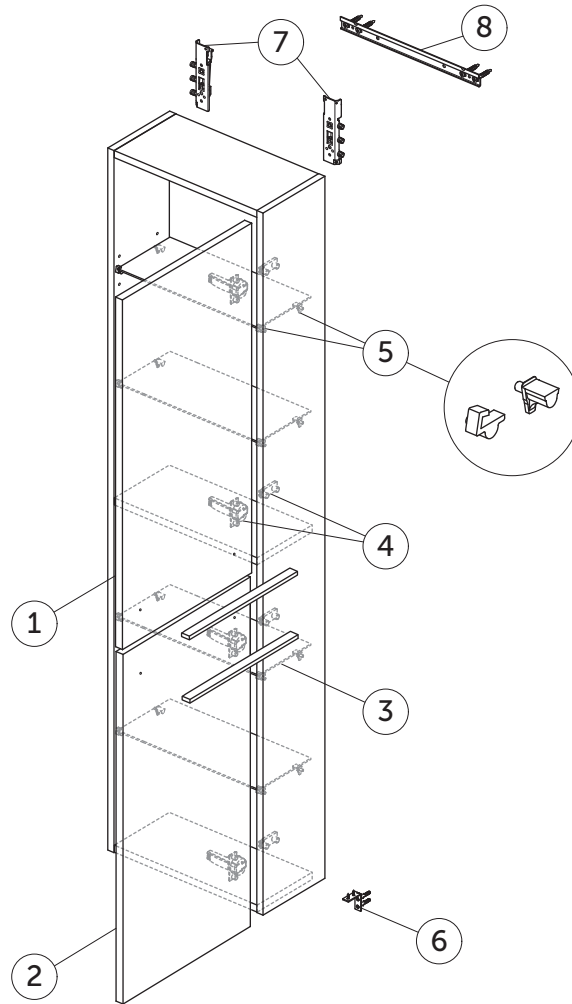

SPARE PARTS

Column Unit 1600
2 doors

I.LIFE S

| Item | Description | Colour/Finish | Code No. | Quantity |
|------|--|--|---|----------|
| 1 | Column upper door panel 797 x 396 (no hinges) | DU - White Matt NF - Sand Beige Matt NH - Greige Matt NG - Quartz Grey Matt NV - Carbon Grey Matt NX - Natural Oak NW - Coffee Oak | TF139DU TF139NF TF139NH TF139NG TF139NV TF139NX TF139NW | 1 |
| 2 | Column lower door panel 797 x 396 (no hinges) | DU - White Matt NF - Sand Beige Matt NH - Greige Matt NG - Quartz Grey Matt NV - Carbon Grey Matt NX - Natural Oak NW - Coffee Oak | TF140DU TF140NF TF140NH TF140NG TF140NV TF140NX TF140NW | 1 |
| 3 | Glass shelf 365 x 162 x 5 | | TF142RQ | 1 |
| 4 | Hinge KIT SC FO BLUM (hinge and plate) | | TF14367 | 1 + 1 |
| 5 | Glass shelf supports KIT | Transparent | TF14467 | 2 + 2 |
| 6 | Safety KIT CU (small L-bracket, screws, plugs) | | TF14567 | 7 |
| 7 | Hangers KIT LT | | TF14667 | pair |
| 8 | Wall fixation KIT CU (hanger plate, screws, plugs) | | TF14767 | 9 |