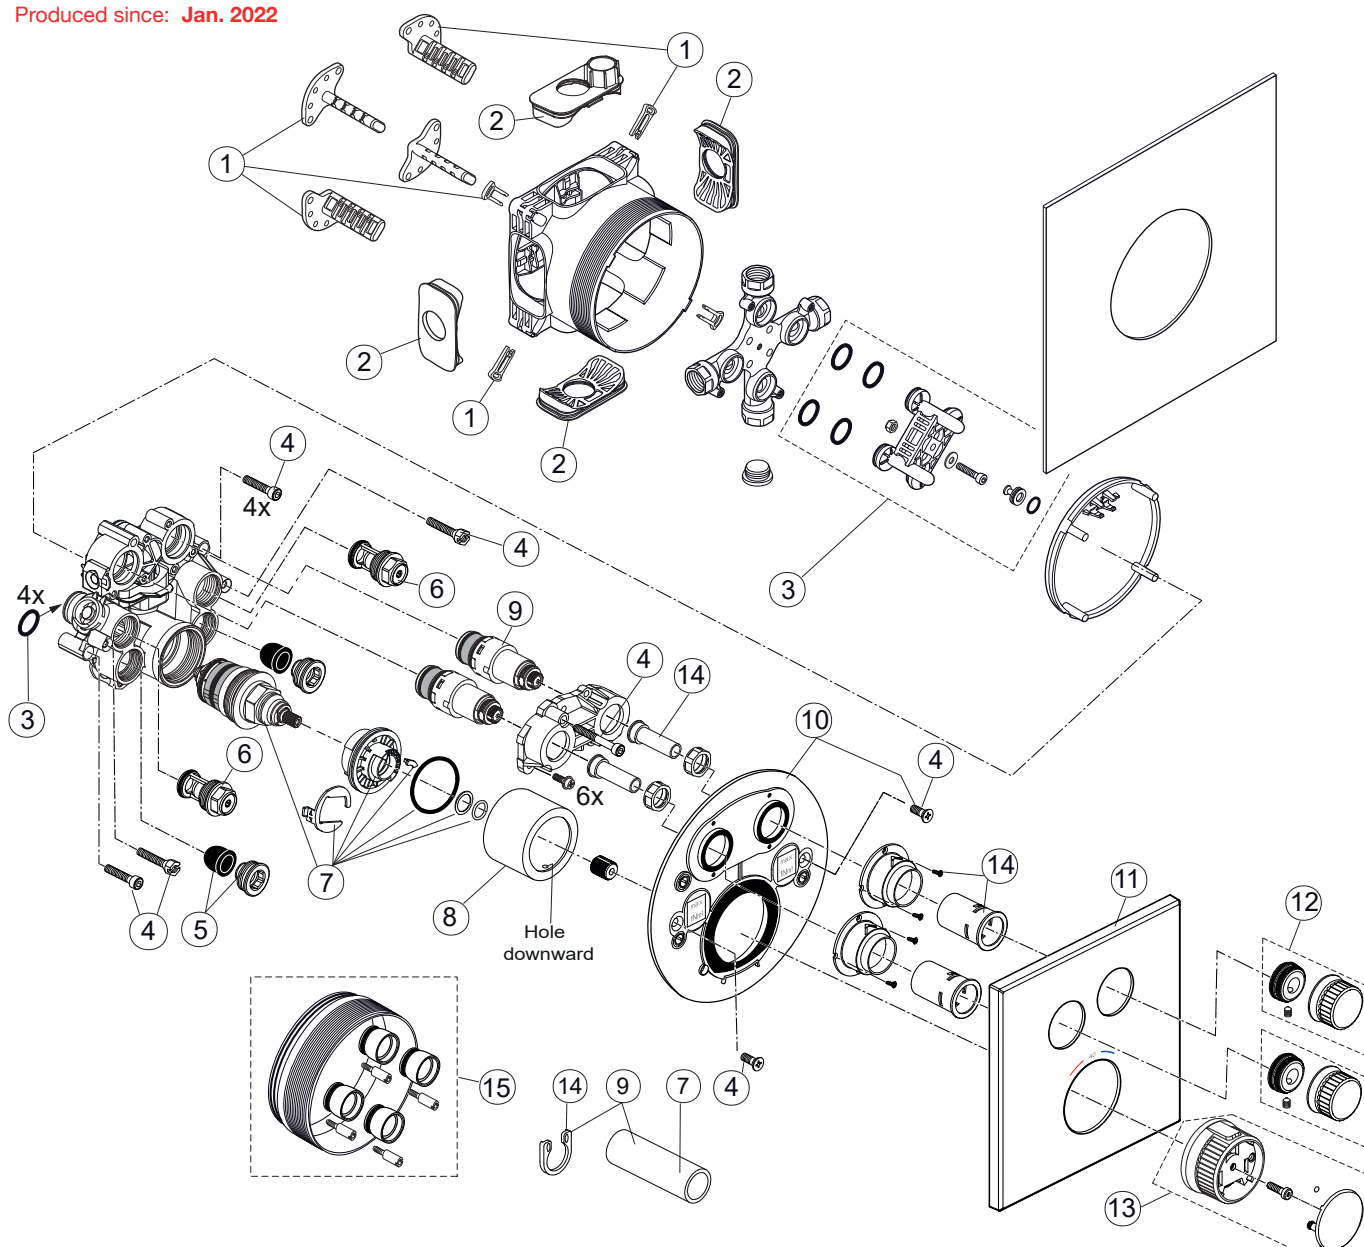

Ceratherm Navigo A7302

Ideal Standard

Produced since: Jan. 2022

Replace XX with the appropriate finish code

Chrome = AA Silver Storm = GN Gold = A2 Magnetic Grey = A5

Example spare part order:

A 962 391 AA in Chrome

| Pos. | Description | Part-Number | Qty. | Pos. | Description | Part-Number | Qty. |
|------|------------------------|---------------|-------|------|--------------------|---------------|-------|
| 1 | Install. depth adjust. | A 963 131 NU | 1 Set | 11 | Escutcheon □157 | A 861 585 XX | 1 pcs |
| 2 | Side sealing | A 963 132 NU | 1 Set | 12 | Handle Vol. | A 861 580 XX | 1 Set |
| 3 | Flushing device cpl. | A 963 146 NU | 1 Set | 13 | Handle Temp. | A 861 581 XX | 1 Set |
| 4 | Screw set complete | A 960 890 NU* | 1 Set | 14 | Set adjustment | A 861 582 NU* | 1 Set |
| 5 | Low noise insert | A 960 891 NU | 1 pcs | | | | |
| 6 | Stop valve | A 960 706 NU | 2 pcs | 15 | Extension kit 20mm | A 960 704 NU | 1 Set |
| 7 | Cartridge Set | A 861 575 NU | 1 Set | | Extension kit 40mm | A 962 476 NU | 1 Set |
| 8 | Cover | A 861 577 XX | 1 Set | | | | |
| 9 | Push Valve | A 861 576 NU | 1 pcs | | | | |
| 10 | Escutcheon holder cpl. | A 861 578 NU | 1 Set | | | | |

*Universal set (not all parts needed)