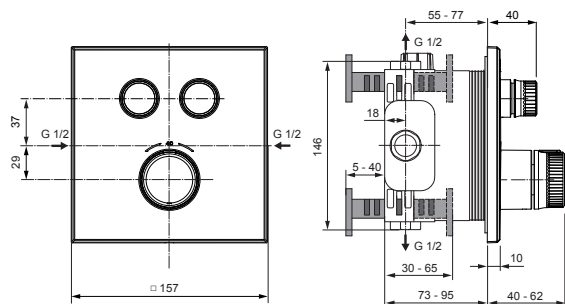

Ceratherm Navigo A7302

Ideal Standard

Produced since: Jan. 2022

Replace XX with the appropriate finish code

Chrome = AA Silver Storm = GN Gold = A2 Magnetic Grey = A5

Example spare part order:

A 962 391 AA in Chrome

| Pos. | Description | Part-Number | Qty. | Pos. | Description | Part-Number | Qty. |
|------|------------------------|---------------|-------|------|--------------------|---------------|-------|
| 1 | Install. depth adjust. | A 963 131 NU | 1 Set | 11 | Escutcheon □157 | A 861 585 XX | 1 pcs |
| 2 | Side sealing | A 963 132 NU | 1 Set | 12 | Handle Vol. | A 861 580 XX | 1 Set |
| 3 | Flushing device cpl. | A 963 146 NU | 1 Set | 13 | Handle Temp. | A 861 581 XX | 1 Set |
| 4 | Screw set complete | A 960 890 NU* | 1 Set | 14 | Set adjustment | A 861 582 NU* | 1 Set |
| 5 | Low noise insert | A 960 891 NU | 1 pcs | | | | |
| 6 | Stop valve | A 960 706 NU | 2 pcs | 15 | Extension kit 20mm | A 960 704 NU | 1 Set |
| 7 | Cartridge Set | A 861 575 NU | 1 Set | | Extension kit 40mm | A 962 476 NU | 1 Set |
| 8 | Cover | A 861 577 XX | 1 Set | | | | |
| 9 | Push Valve | A 861 576 NU | 1 pcs | | | | |
| 10 | Escutcheon holder cpl. | A 861 578 NU | 1 Set | | | | |