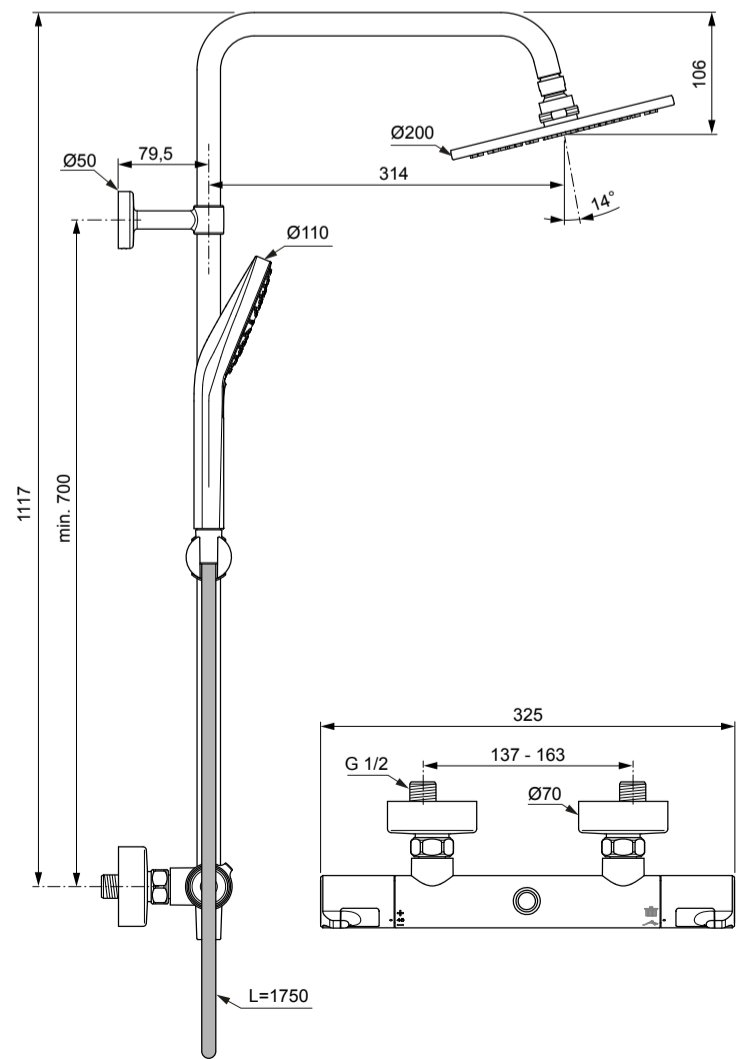

Ideal Standard International NV
Corporate Village - Gent Building
Da Vincilaan 2
1935 Zaventem
Belgium

www.idealstandardinternational.com