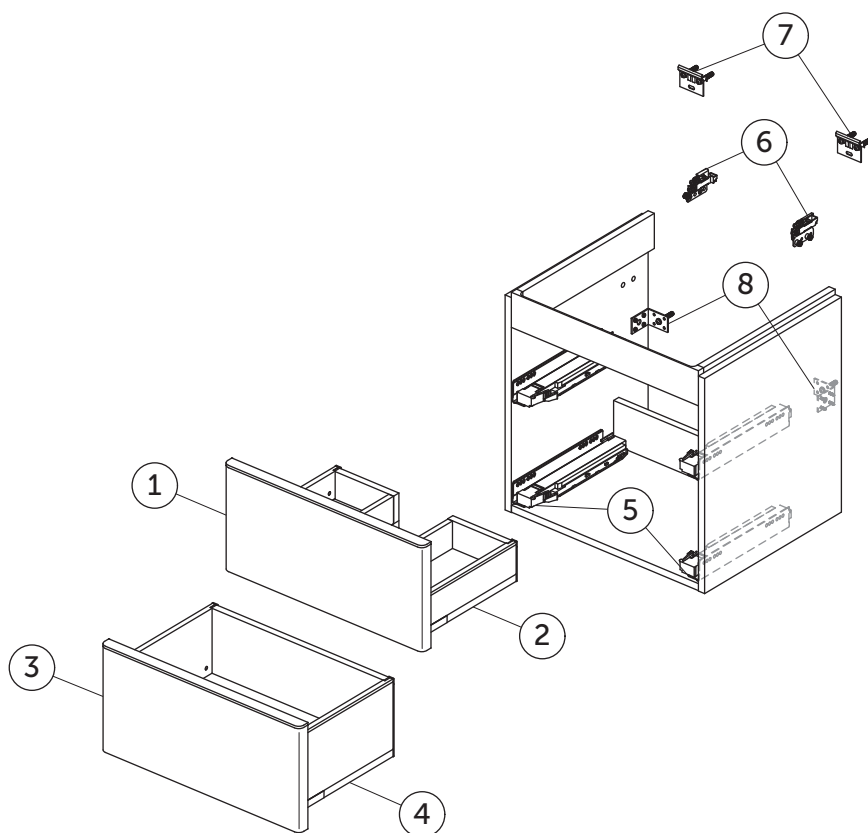

SPARE PARTS

Basin unit 514
2 drawers

Item	Description	Colour/Finish	Code No.	Quantity
1	Upper drawer front panel 51	PA - Dark Walnut PB - Gold Oak WG - Glossy White Y2 - Matt Anthracite	TV807PA TV807PB TV807WG TV807Y2	1
2	Upper drawer structure box 51	Y2 - Matt Anthracite	TV808Y2	1
3	Lower drawer front panel 51	PA - Dark Walnut PB - Gold Oak WG - Glossy White Y2 - Matt Anthracite	TV809PA TV809PB TV809WG TV809Y2	1
4	Lower drawer structure box 51	Y2 - Matt Anthracite	TV810Y2	1
5	Runners 300 Push KIT		TV80467	pair
6	Hanging brackets KIT 1		TV80567	pair
7	Wall fixation KIT 1		TV80667	14
8	Safety KIT		TV86167	pair