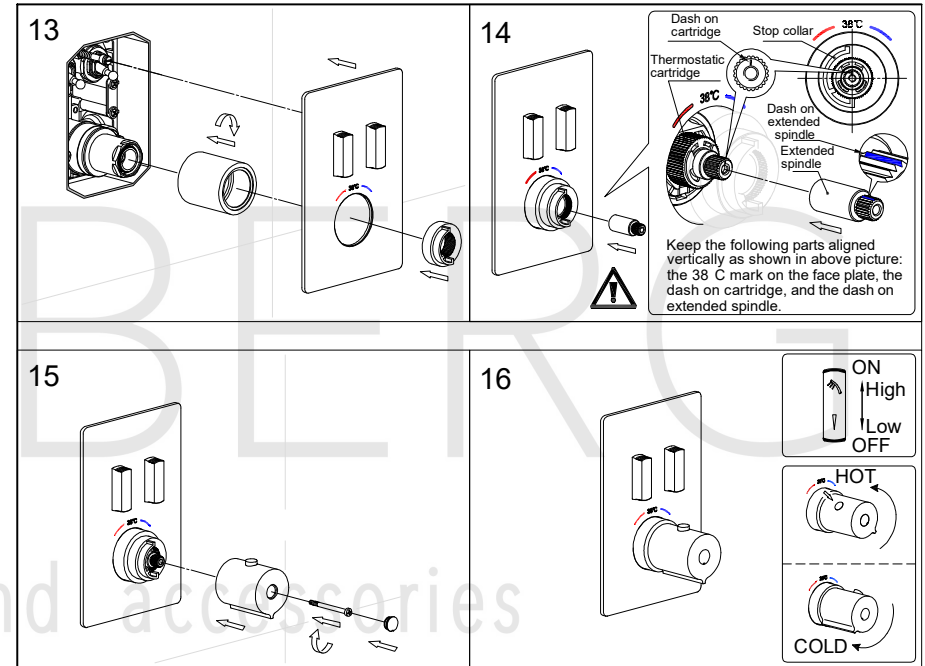

## Installation

**1**

**2** Do not loose

**3** S30

**4**

**5** Prevent any rotation of the cartridge except for the anti-loose hex-cap. Anti-loose hex-cap

**6**

## Technische Zeichnung

## Installation

**7** Zero line Draw a line 10~20mm 0~10mm

**8a** 8a → 9

**8b** 8b → 9

**9** 3.5 Thickness 0

STEINBERG

Fertigmontageset

Art.Nr.390 4923 3

Installation

Installation

Explosionszeichnung