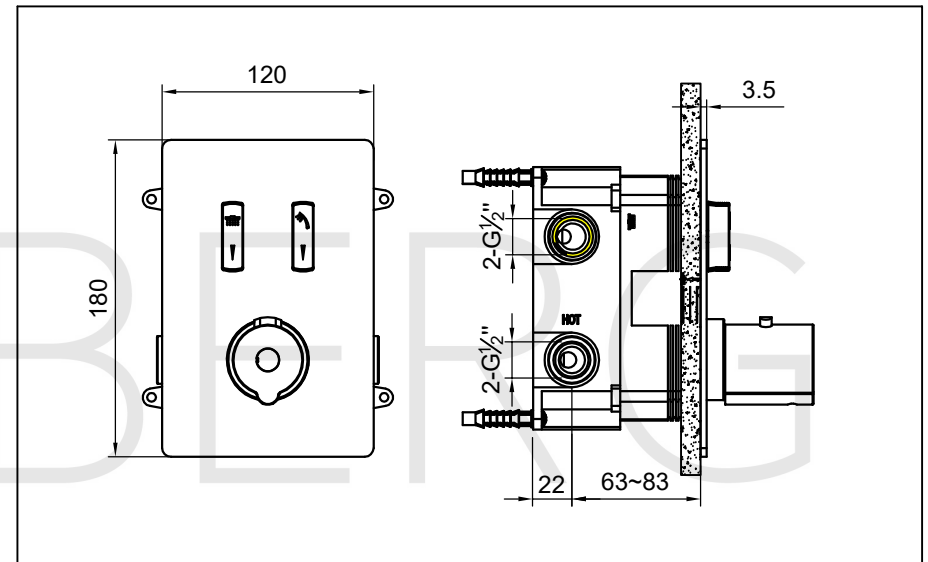

## Installation

**1**

**2** Do not loose

**3** S30

**4**

**5** Prevent any rotation of the cartridge except for the anti-loose hex-cap. Anti-loose hex-cap

**6**

## Technische Zeichnung

## Installation

**7** Zero line Draw a line 10~20mm 0~10mm

**8a** 8a → 9

**8b** 8b → 9

**9** 3.5 Thickness 0

STEINBERG

Fertigmontageset

Art.Nr.390 4923 3