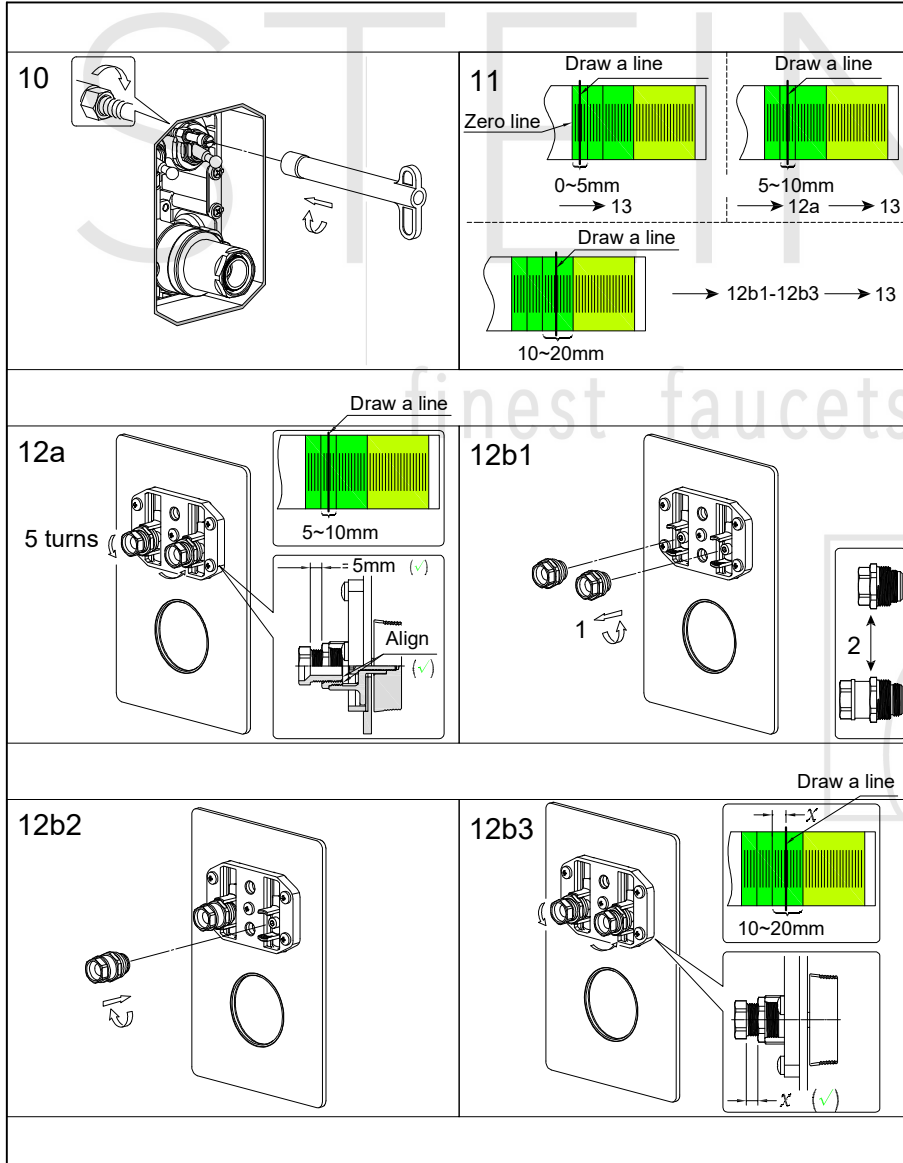

STEINBERG

Fertigmontageset

Art.Nr.390 4923 3

Installation