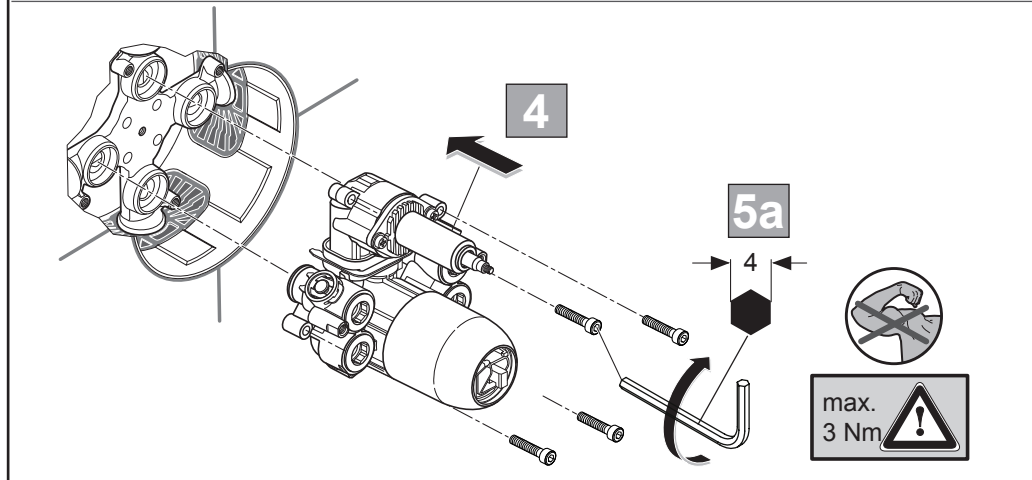

CONNECT AIR A 7057 ..

0818 / A 868 372
 (+ A 865 612)
 Made in Germany

Ideal Standard International NV
 Corporate Village - Gent Building
 Da Vincilaan 2
 1935 Zaventem
 Belgium

www.idealstandardinternational.com