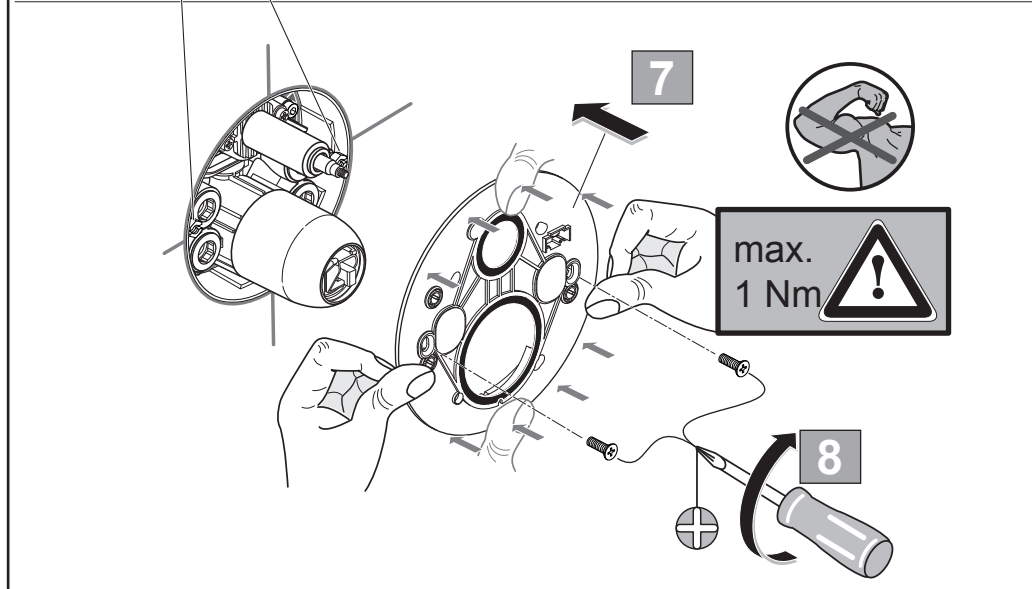

P	bar		MAX. 10		5			Q (3 bar)
	T	°C		MAX. 80		65			I/min
						40			23