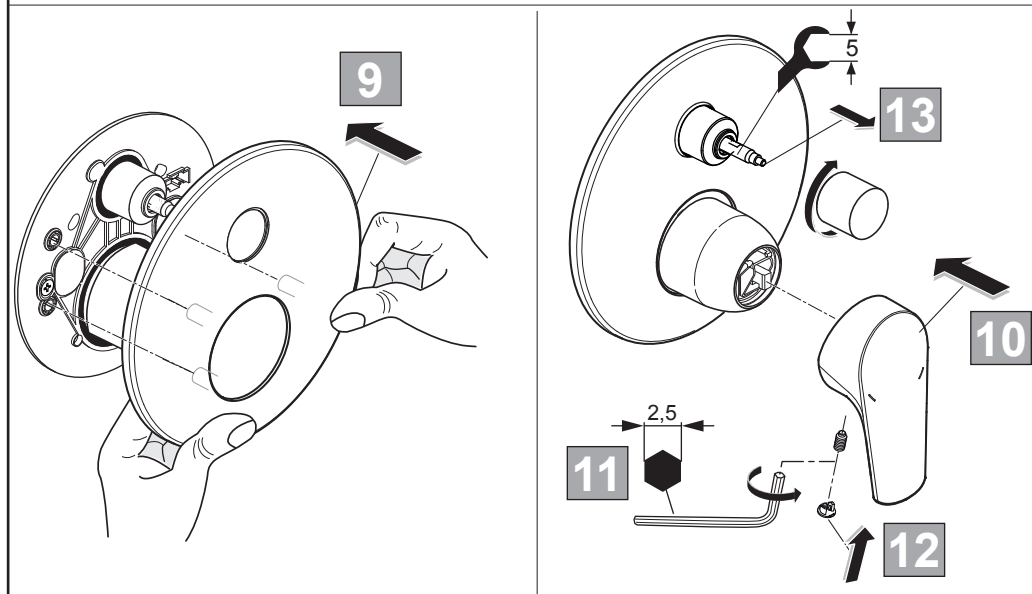

P	bar		MAX. 10		5			Q (3 bar)
	T	°C		MAX. 80		65			I/min
						40			23