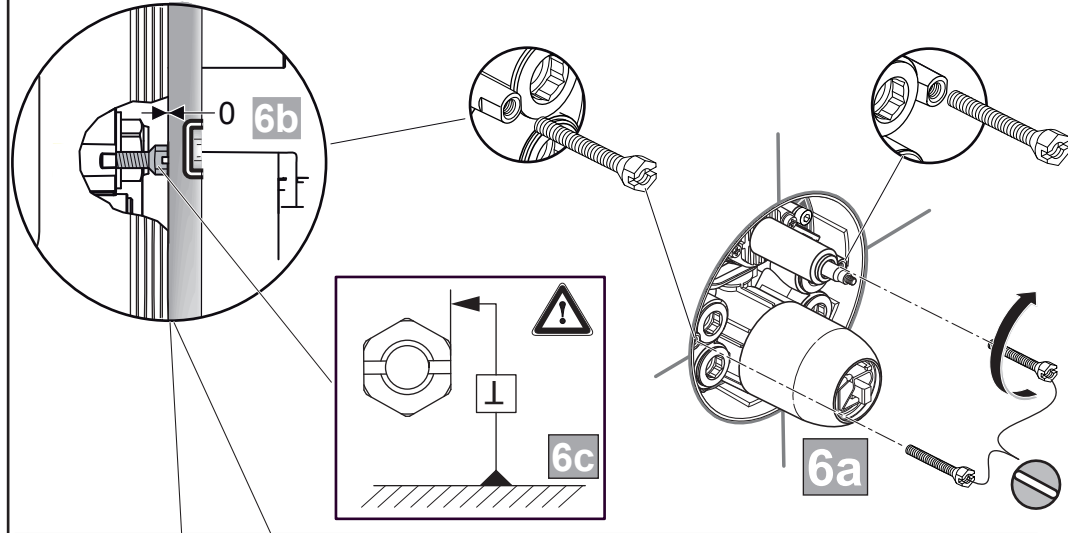

P	bar		MAX. 10		5			Q (3 bar)
	T	°C		MAX. 80		65			I/min
						40			23