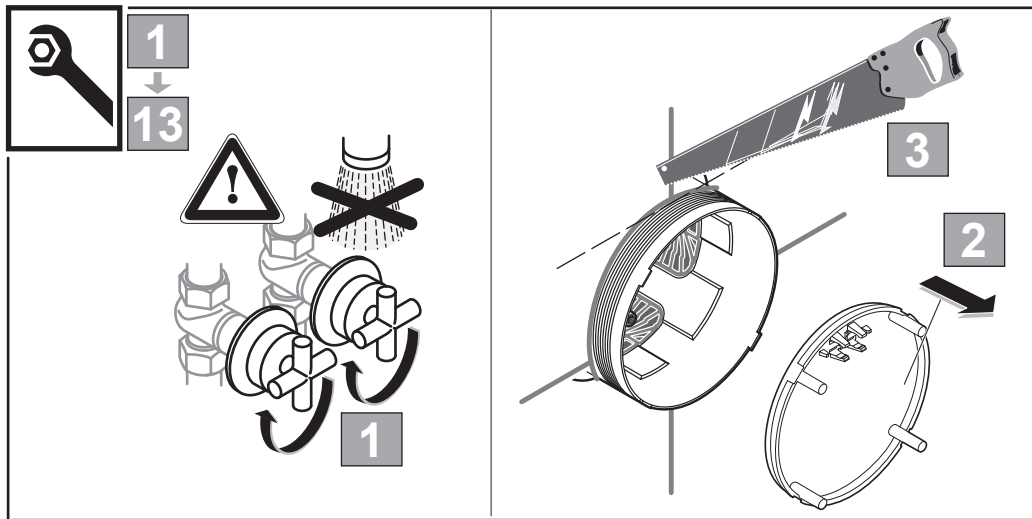

CONNECT AIR A 7057 ..

0818 / A 868 372
 (+ A 865 612)
 Made in Germany

Ideal Standard International NV
 Corporate Village - Gent Building
 Da Vincilaan 2
 1935 Zaventem
 Belgium

www.idealstandardinternational.com