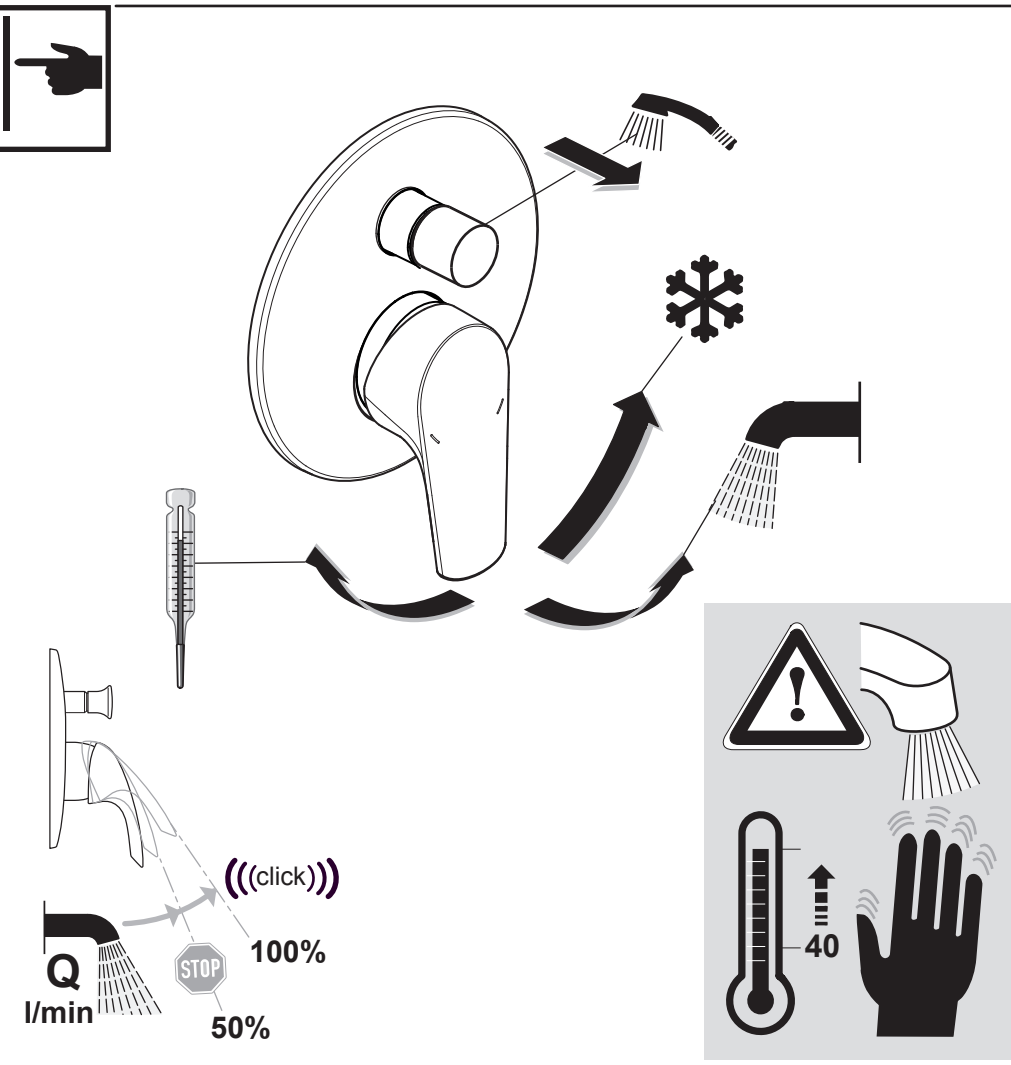

P	bar		MAX. 10		5			Q (3 bar)
	T	°C		MAX. 80		65			I/min
						40			23