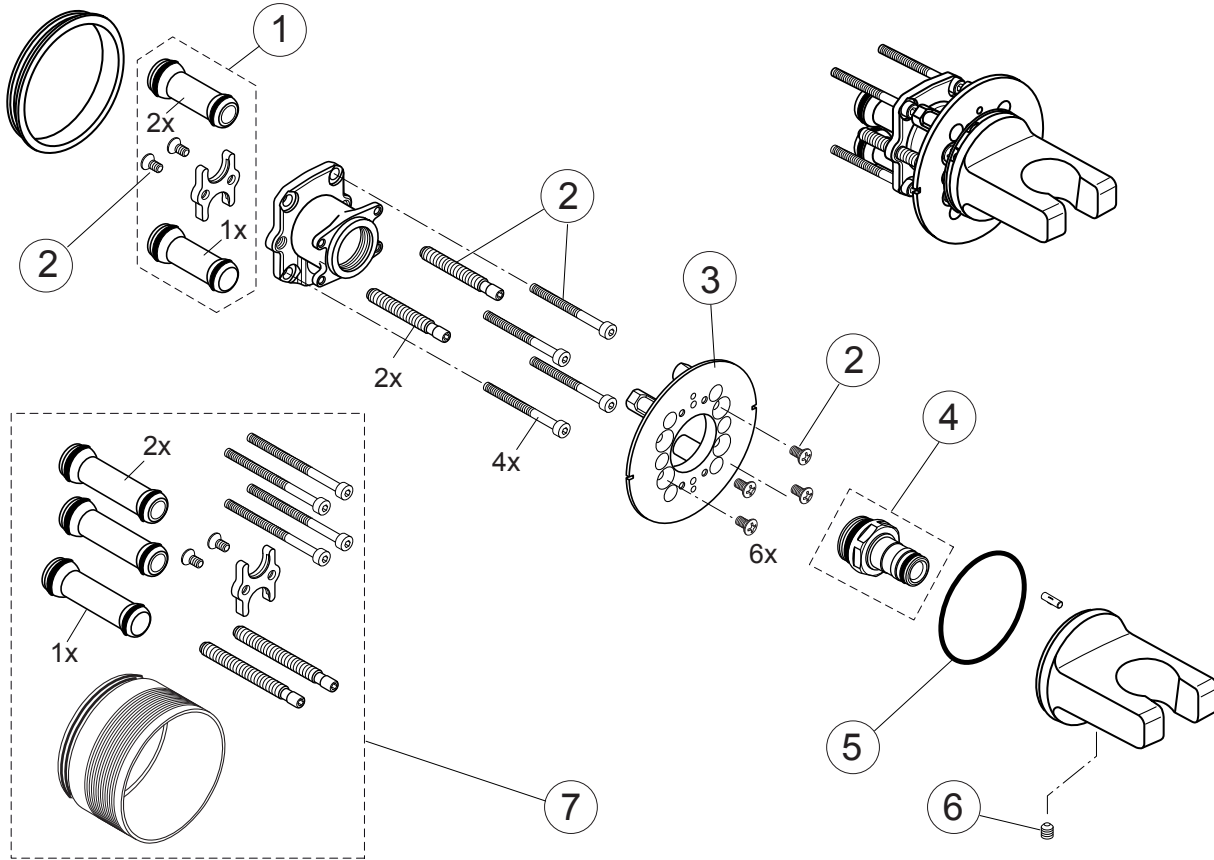

Pos.	Part No.
1	A 860 847 NU
2	A 860 842 NU
3	A 860 853 NU
4	A 860 867 NU
5	A 961 863 NU
6	A 962 625 NU
7	A 963 738 NU

Ideal Standard

## ARCHIMODULE

A 1520 ..

1220 / A 868 784  
 Made in Germany

Ideal Standard International NV  
 Corporate Village - Gent Building  
 Da Vincilaan 2  
 1935 Zaventem  
 Belgium

www.idealstandardinternational.com