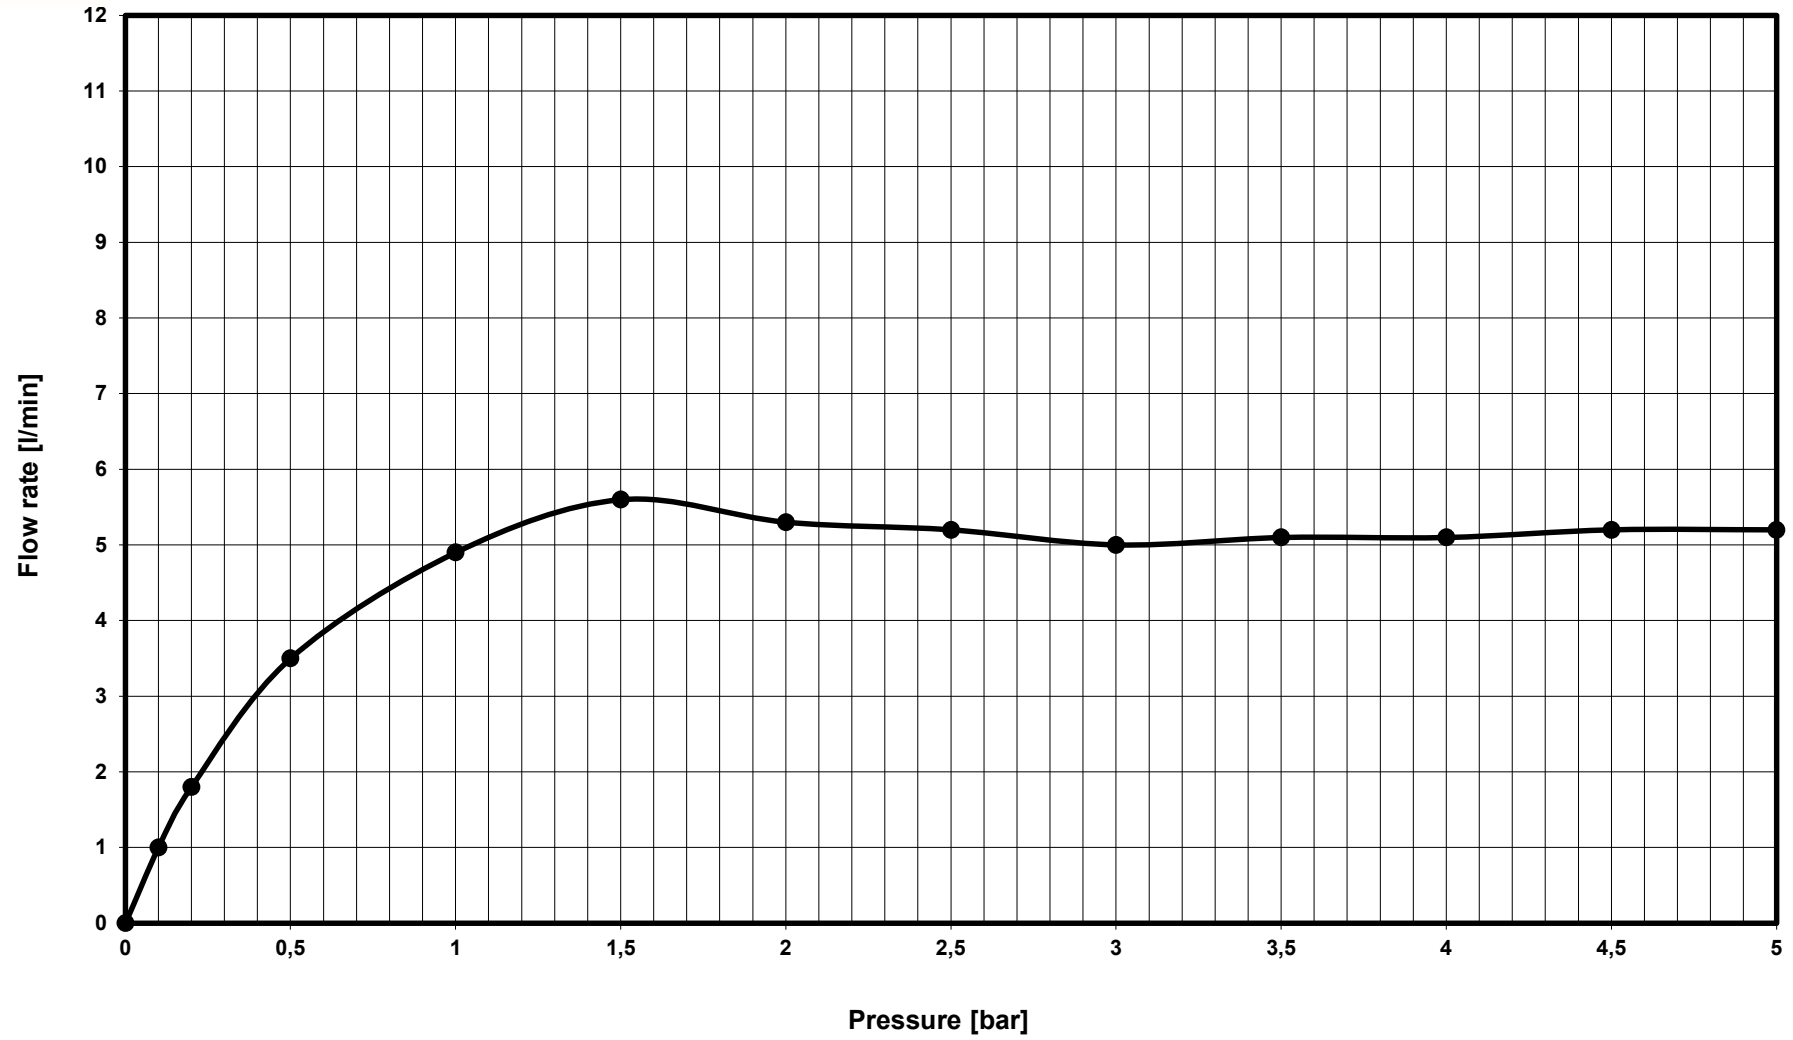

Ideal Standard

BC703AA CERAFINE O BSN H155 RM SIDE HDL PU/M 5L

● Mixed water - series