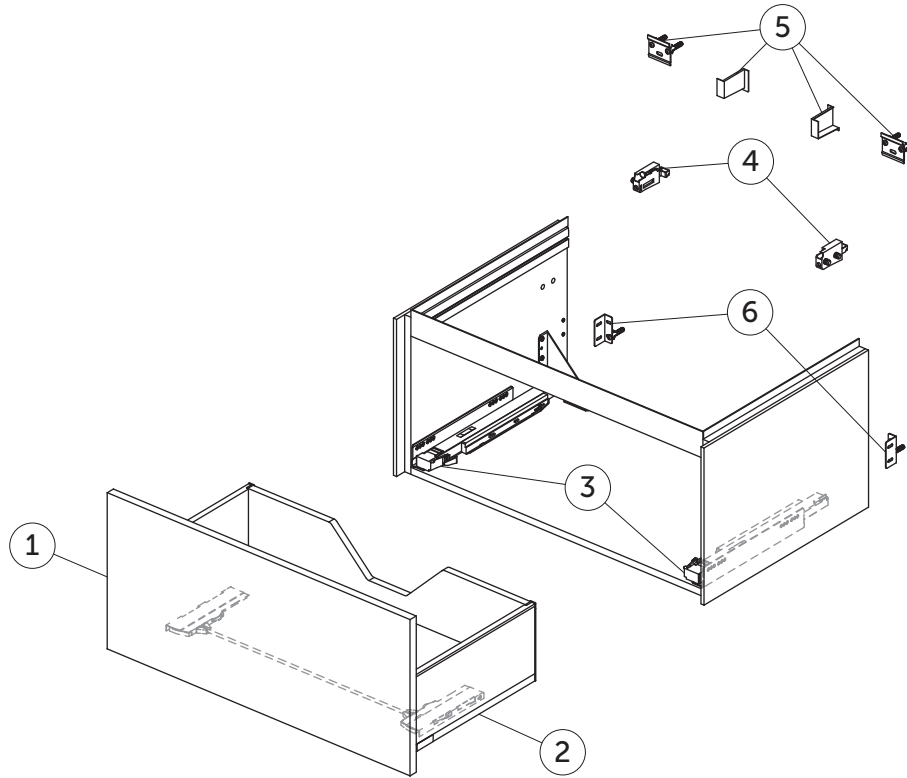

SPARE PARTS

Vanity Unit 800
1 drawer

Item	Description	Colour/Finish	Code No.	Quantity
1	Drawer front panel 780 x 356	Y1 - Matt White Y2 - Matt Anthracite Y3 - Matt Sunset Y4 - Smoked Oak Y5 - Dark Walnut Y6 - Light Oak	TV770Y1 TV770Y2 TV770Y3 TV770Y4 TV770Y5 TV770Y6	1
2	Drawer structure box 80 x 50.5	Y2 - Matt Anthracite	-	1
3	Runners 400 Push KIT		TV76967	Pair
4	Hanging brackets KIT 1		RV08267	Pair
5	Wall fixation KIT 1 new		TV72667	14
6	Safety KIT (brackets, screws & plugs)		TV38767	12