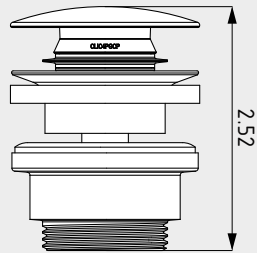

PUSH-TO-OPEN WITH CHROME COVER

- Push-to-open waste for washbasins with overflow

Model 3915

Dimensions in inch

Push-to-Open	Model Order No.	\$
Push-to-open with chrome cover	3915 9105 0001 0999	

COLOUR OVERVIEW FOR BATHS