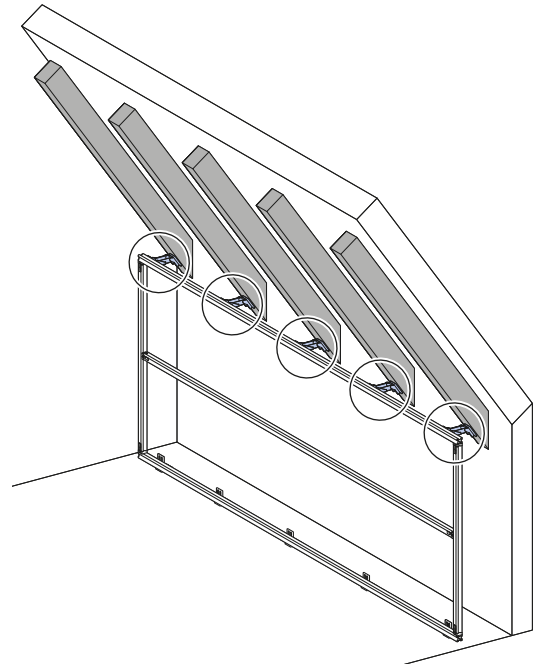

INSTALLATION MANUAL

MONTAGEANLEITUNG
INSTRUCTIONS DE MONTAGE
ISTRUZIONI PER IL MONTAGGIO

970.388.00.0(01)

	T ₁	T ₂	T ₃	T ₄	T _{DS1}	T _{DS2}
T ≤ 45	19-24	24 ⁵ -36	36 ⁵ -45	19-45	19-45	25-45
T ≤ 125	X	X	X	45-125	45-125	45-125
	21 ⁵ -24	24 ⁵ -36	36 ⁵ -45	21 ⁵ -45	21 ⁵ -45	X

1

→ **1 A** 5

→ **1 B** 8

1 A

arc	X		X	
20°	14-17	19-38	-	10
25°	14-17	19-26	-	9
30°	14-17	19-20	8	8
35°	14-17	19-21	7.5	7.5
40°	14-17	-	7	7
45°	14-15	-	7	7
50°	-	-	7	7
55°	-	-	7	7
60°	-	-	7	7
65°	-	-	7	-
70°	-	-	7	-

		arc	20°	25°	30°	35°	40°	45°
		Y	6-7	7.5-8.5	8.5-10.5	10-12	12-14.5	14-15

		arc	20°	25°	30°	35°	40°	45°
		Y	8-15	9.5-13	11.5-15	13.5-15	-	-

		arc	20°	25°	30°	35°	40°	45°
		Y	-	-	5	5.5	6	6.5
		Z	-	-	10.5	11-12	12-14.5	14-17
		arc	50°	55°	60°	65°	70°	
		Y	7.5	9	10.5	12.5	15	
		Z	16-20	19-23.5	22.5-28	28-34	35	

	arc	20°	25°	30°	35°	40°	45°
	Y	4.5	5	5	5.5	6	6.5
	Z	9.5–17.5	9.5–22	11.5–26.5	13.5–32	16–34.5	20–35
	arc	50°	55°	60°	65°	70°	
	Y	7.5	9	10.5	–	–	
	Z	23.5–34	27.5–35	33–35	–	–	

1 B

arc	T	T
20°	21.5–45	–
25°	21.5–45	–
30°	21.5–45	25–45
35°	21–45	22–45
40°	21–45	21–45
45°	20.5–45	20.5–45
50°	–	20–45
55°	–	20–45
60°	–	19.5–45
65°	–	19–45
70°	–	17.5–45