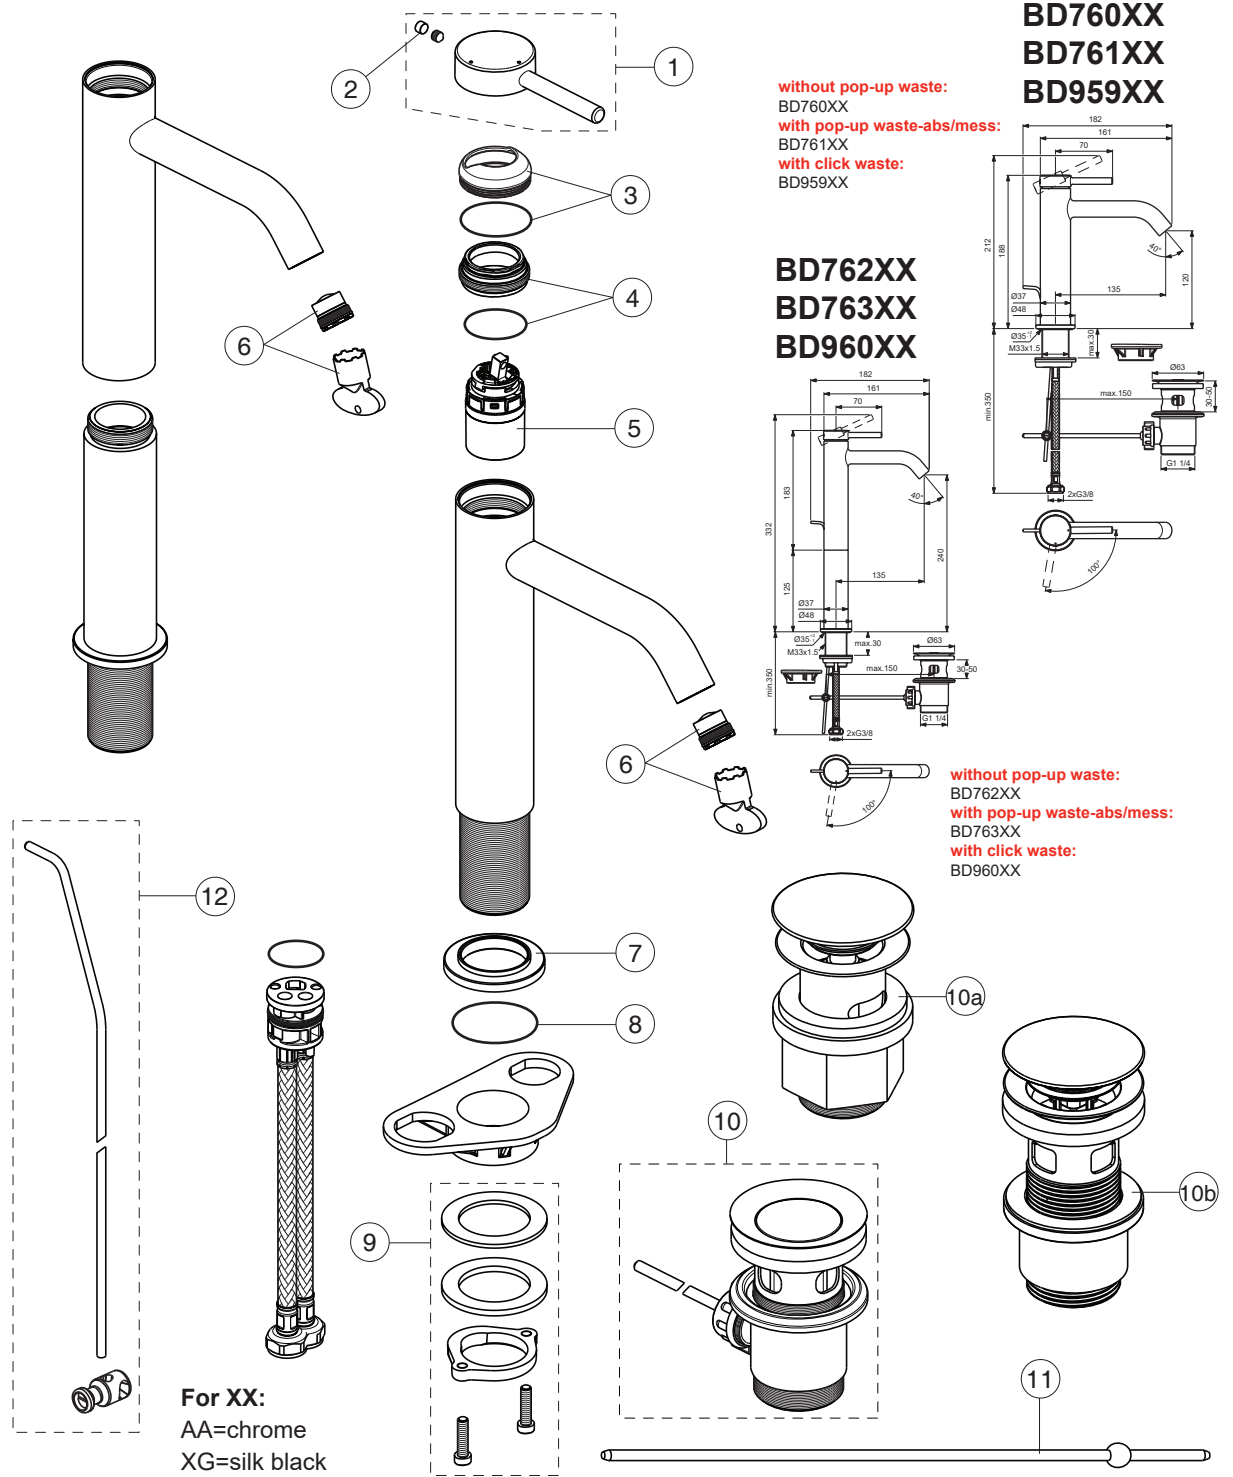

CERALINE NUOVO

Ideal Standard

Pos.	Signify	Spare parts-Nr.	Quantity	Pos.	Signify	Spare parts-Nr.	Quantity
1	Lever	B961918XX	1 Set	12	Pull-up rod-compl.	B960900XX	1 Set
2	Rubber button	A963751XX	1 Pcs.				
3	Rosette	B961915XX	1 Set				
4	Screw M33x1.5	B961916NU	1 Set				
5	Cartridge Ø28mm	B961920NU	1 Set				
6	Aer.cacheM16.5x1-1G	B961901NU	1 Set				
7	Rosette decorative	B961917XX	1 Pcs.				
8	O-Ring Ø37.77x2.62	A962574NU	1 Pcs.				
9	Connecting group	B960255NU	1 Set				
10	Pop-up drain ass.	B960853AA	1 Pcs.				
		A962991XG	1 Pcs.				
10a	Click waste-plastic	B961705AA	1 Pcs.				
10b	Click waste-brass	E1482XX	1 Pcs.				
11	Waste rod L330mm	A960200AA	1 Pcs.				