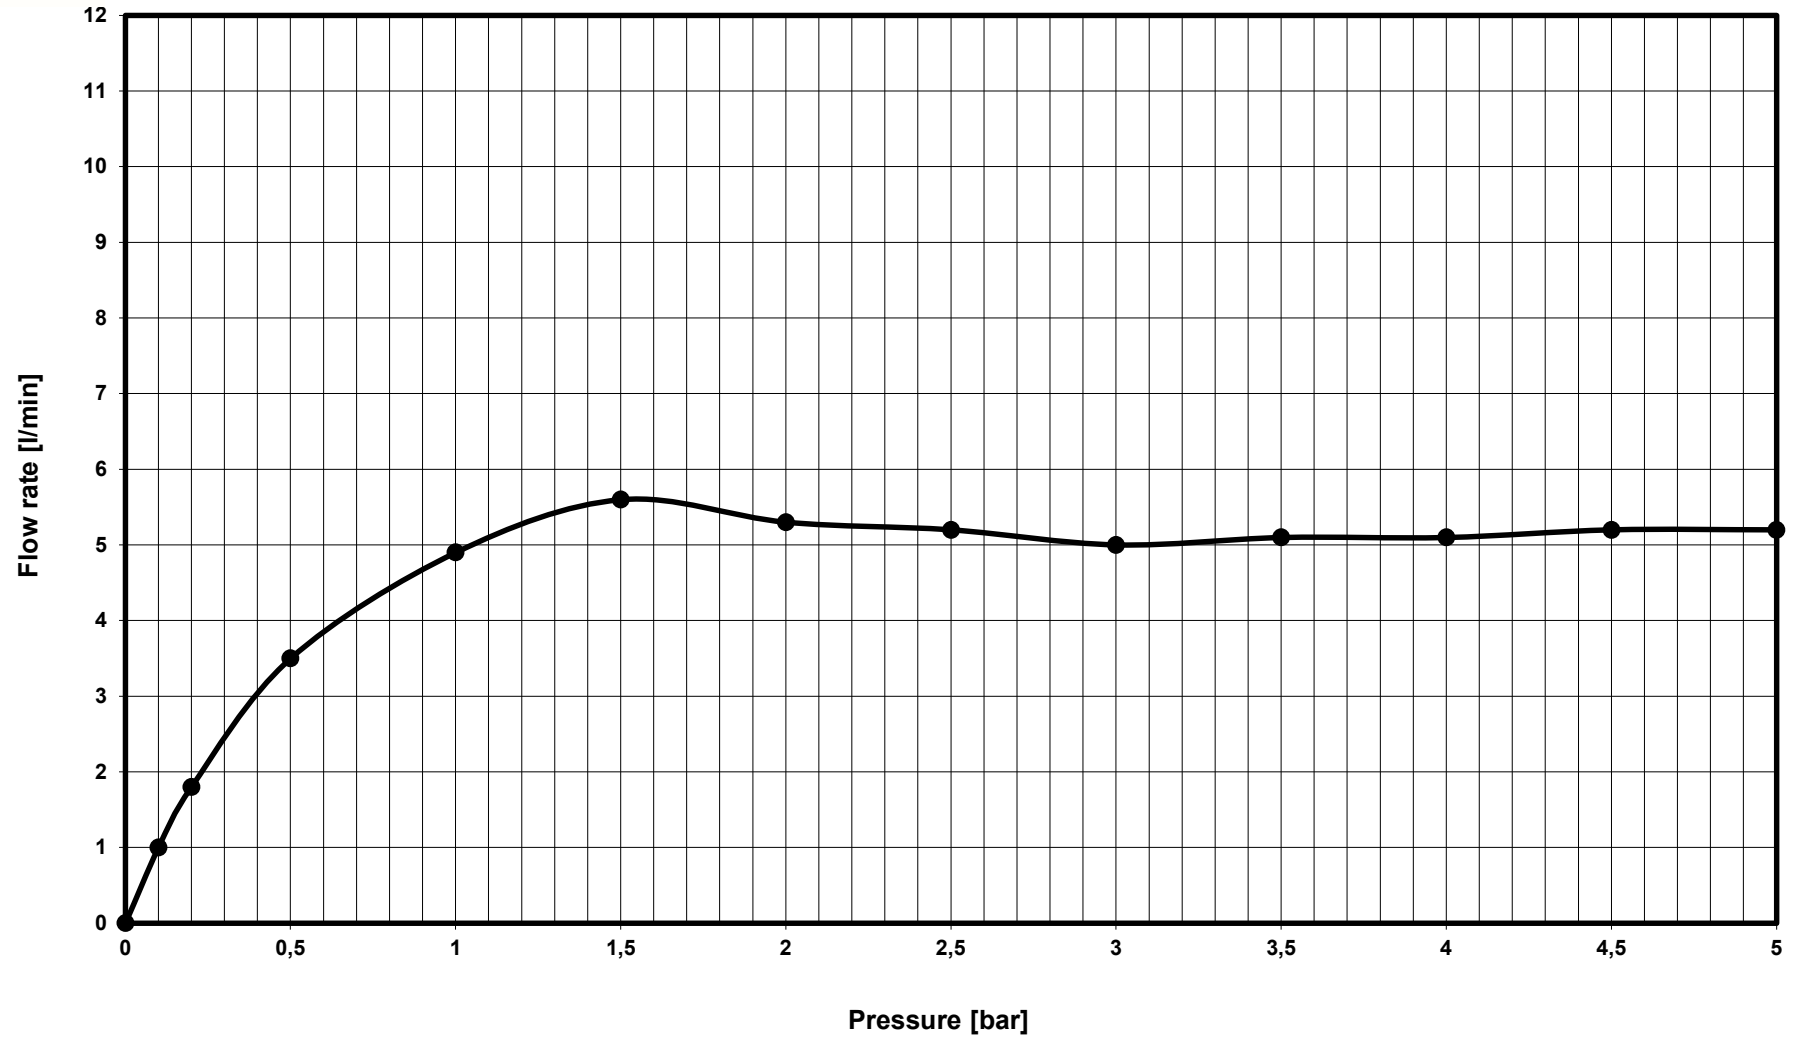

Ideal Standard

### BC702AA CERAFINE O BSN H120 RM BLUE ST PU/M 5L

● Mixed water - series