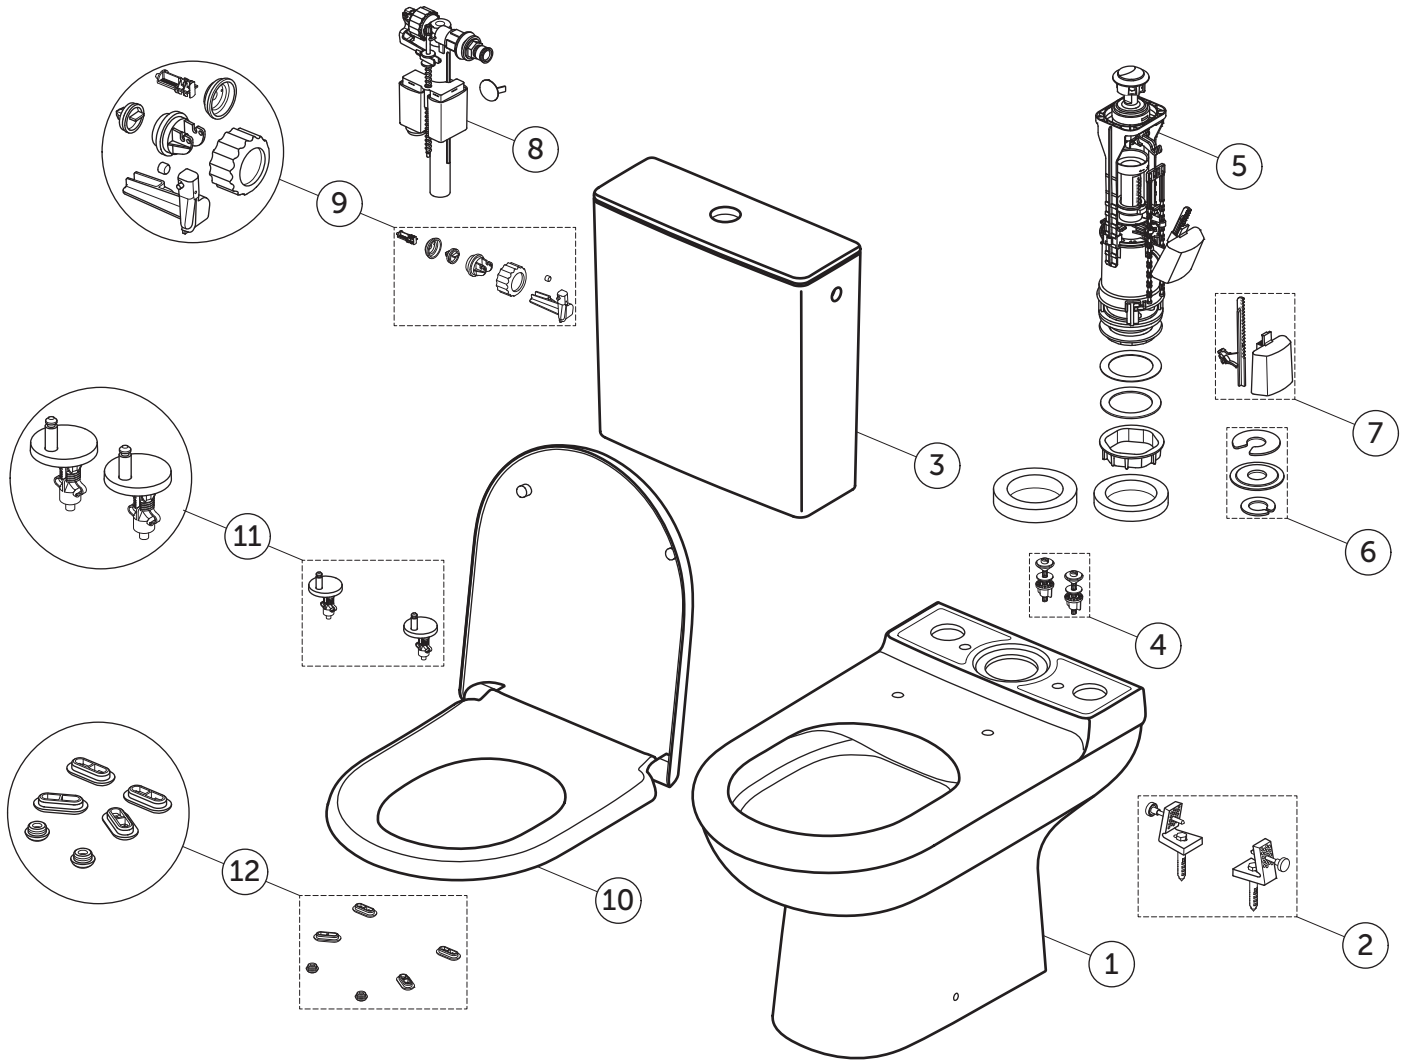

SPARE PARTS

Close Coupled Toilet Pack
HO; RL2; SI; 4/2.5L; S&C WO SC

R006901

EXACTO

Manufactured post 2024

Item	Description	Spare Code
1	EXACTO CC BOWL RL2 WHT	
2	FIXATION SET FOR HIDDEN MOUNTING	WW965413
3	EUROVIT / ULYSSE CC TANK SI + LID WHT	R046901
4	SP SET FIXATIONS FOR CISTERN 60MM SS	PV00867
5	SP SET OUTLET VALVE DF CHR BTN NO LOGO	PV00567
6	SP SET OUTLET VALVE SEAL + CLIPS	WV03767
7	SP SET OUTLET VALVE RACK + SMALL FLOAT	WV03867
8	SP SIDE INLET VALVE 3/8" BRASS + CAP	PV00667
9	SP SET INLET VALVE ARM + PLUG + MEMBRANE + NUT (SI)	WV03567
10	EXACTO S&C SCL PP WHT	UV09001
11	EXACTO/DELLA/BARI - HINGES SET (BOTTOM PART)	?
12	EXACTO/DELLA/BARI - BUFFERS SET	?

SPARE PARTS

Close Coupled Toilet Pack
HO; RL2; SI; 4/2.5L; S&C WO SC

R006901

EXACTO

Manufactured pre 2024

Item	Description	Spare Code
1	EXACTO CC BOWL RL2 WHT	
2	FIXATION SET FOR HIDDEN MOUNTING	WW965413
3	EUROVIT / ULYSSE CC TANK SI + LID WHT	R046901
4	SP SET FIXATIONS FOR CISTERN 60MM SS	PV00867
5	SP SET OUTLET VALVE DF CHR BTN NO LOGO	PV00567
6	SP SET OUTLET VALVE SEAL + CLIPS	WV03767
7	SP SET OUTLET VALVE RACK + SMALL FLOAT	WV03867
8	SP SIDE INLET VALVE 3/8" BRASS + CAP	PV00667
9	SP SET INLET VALVE ARM + PLUG + MEMBRANE + NUT (SI)	WV03567
10	EXACTO S&C SCL PP WHT	UV09001
11	EXACTO/DELLA/BARI - HINGES SET (BOTTOM PART)	UV09267
12	EXACTO/DELLA/BARI - DAMPERS SET	UV09167
13	EXACTO/DELLA/BARI - HINGES SET (MONO BAR) (UPPER PART)	UV093BJ
14	EXACTO/DELLA/BARI - BUFFERS SET	UV09467