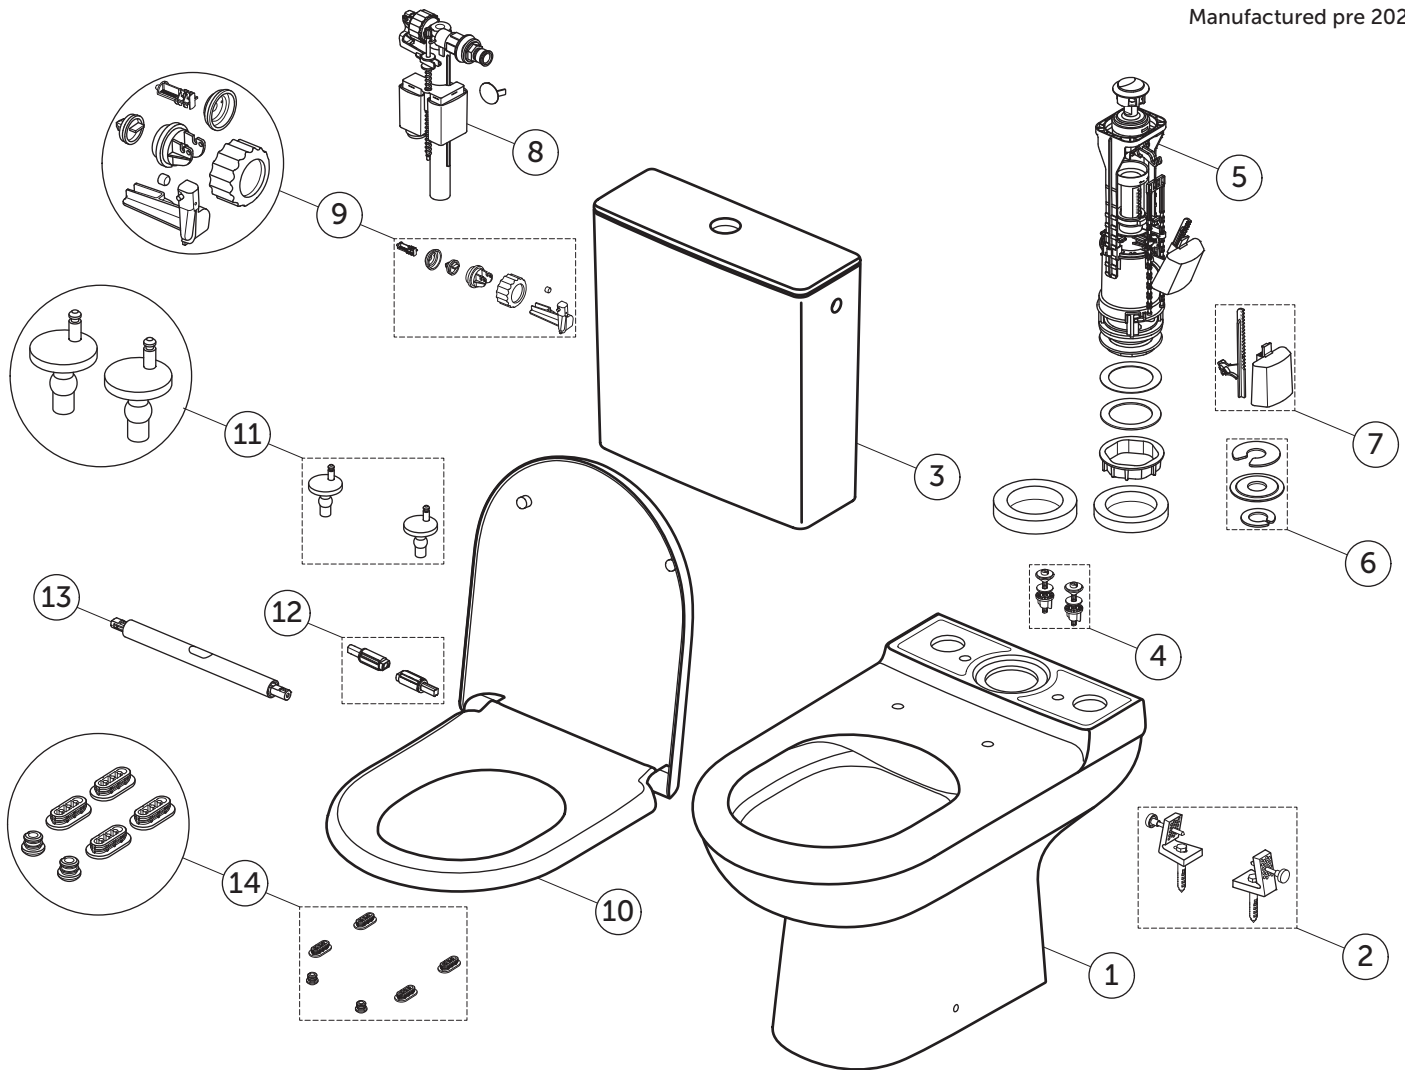

SPARE PARTS

Close Coupled Toilet Pack
HO; RL2; SI; 4/2.5L; S&C WO SC

R006901

EXACTO

Manufactured post 2024

Item	Description	Spare Code
1	EXACTO CC BOWL RL2 WHT	
2	FIXATION SET FOR HIDDEN MOUNTING	WW965413
3	EUROVIT / ULYSSE CC TANK SI + LID WHT	R046901
4	SP SET FIXATIONS FOR CISTERN 60MM SS	PV00867
5	SP SET OUTLET VALVE DF CHR BTN NO LOGO	PV00567
6	SP SET OUTLET VALVE SEAL + CLIPS	WV03767
7	SP SET OUTLET VALVE RACK + SMALL FLOAT	WV03867
8	SP SIDE INLET VALVE 3/8" BRASS + CAP	PV00667
9	SP SET INLET VALVE ARM + PLUG + MEMBRANE + NUT (SI)	WV03567
10	EXACTO S&C SCL PP WHT	UV09001
11	EXACTO/DELLA/BARI - HINGES SET (BOTTOM PART)	?
12	EXACTO/DELLA/BARI - BUFFERS SET	?

SPARE PARTS

Close Coupled Toilet Pack
HO; RL2; SI; 4/2.5L; S&C WO SC

R006901

EXACTO

Manufactured pre 2024

Item	Description	Spare Code
1	EXACTO CC BOWL RL2 WHT	
2	FIXATION SET FOR HIDDEN MOUNTING	WW965413
3	EUROVIT / ULYSSE CC TANK SI + LID WHT	R046901
4	SP SET FIXATIONS FOR CISTERN 60MM SS	PV00867
5	SP SET OUTLET VALVE DF CHR BTN NO LOGO	PV00567
6	SP SET OUTLET VALVE SEAL + CLIPS	WV03767
7	SP SET OUTLET VALVE RACK + SMALL FLOAT	WV03867
8	SP SIDE INLET VALVE 3/8" BRASS + CAP	PV00667
9	SP SET INLET VALVE ARM + PLUG + MEMBRANE + NUT (SI)	WV03567
10	EXACTO S&C SCL PP WHT	UV09001
11	EXACTO/DELLA/BARI - HINGES SET (BOTTOM PART)	UV09267
12	EXACTO/DELLA/BARI - DAMPERS SET	UV09167
13	EXACTO/DELLA/BARI - HINGES SET (MONO BAR) (UPPER PART)	UV093BJ
14	EXACTO/DELLA/BARI - BUFFERS SET	UV09467