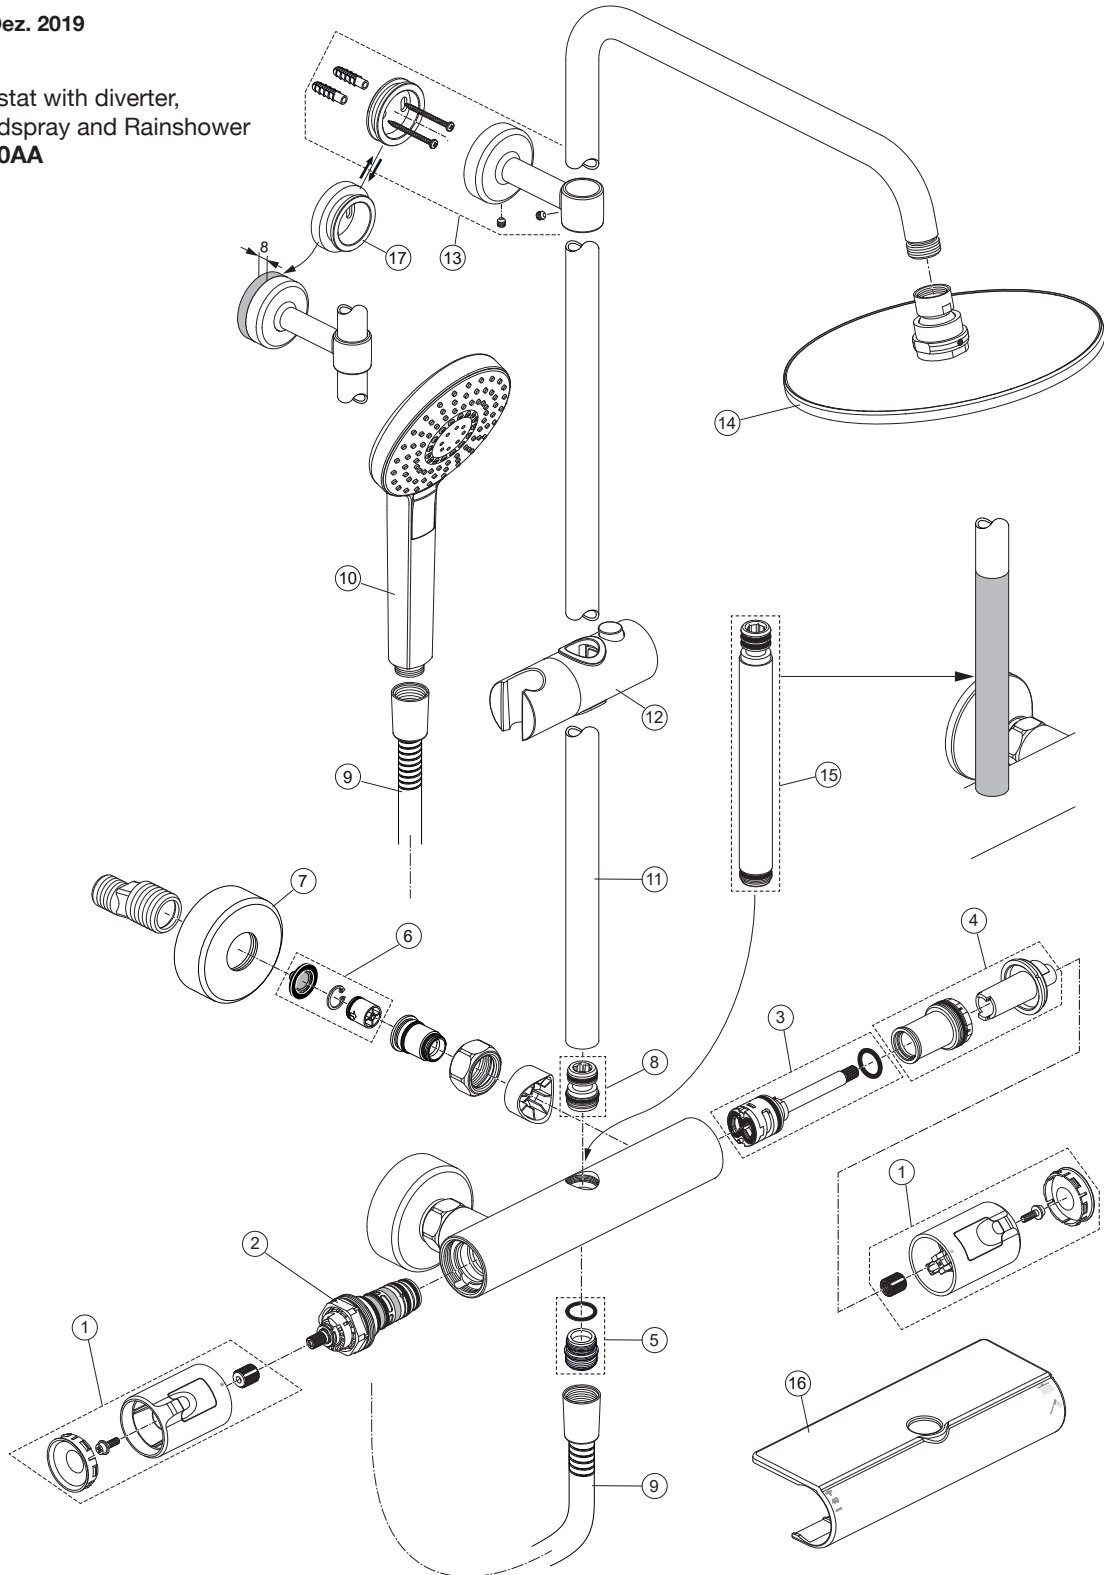

Produced from: Dez. 2019

Shower Thermostat with diverter,  
shower bar, handspray and Rainshower  
chrome **A7230AA**

| Pos. | Description                 | Part-Number         | Qty.  | Pos. | Description                 | Part-Number         | Qty.  |
|------|-----------------------------|---------------------|-------|------|-----------------------------|---------------------|-------|
| 1    | Handle cpl.                 | <b>A 861 382 AA</b> | 1 Set | 12   | Slider & holder f. handshr. | <b>B 960 976 AA</b> | 1 Set |
| 2    | Thermostatic Cartridge cpl. | <b>A 861 371 NU</b> | 1 pcs | 13   | Wall fixation complete      | <b>A 861 331 AA</b> | 1 pcs |
| 3    | Stop valve with diverter    | <b>A 861 375 NU</b> | 1 Set | 14   | Headshower Ø200 mm          | <b>B 9442 AA</b>    | 1 pcs |
| 4    | Thread ring + stopring cpl. | <b>A 861 376 NU</b> | 1 Set | 15   | Extension kit 150mm long    | <b>A 861 379 AA</b> | 1 Set |
| 5    | Nipple G1/2 outside cpl.    | <b>A 861 374 NU</b> | 1 Set |      | Extension kit 300mm long    | <b>A 861 380 AA</b> | 1 Set |
| 6    | Non-return valve            | <b>A 861 372 NU</b> | 1 Set | 16   | Wrap over shelf             | <b>A 861 383 AA</b> | 1 pcs |
| 7    | Escutcheon                  | <b>B 960 242 AA</b> | 1 pcs |      |                             |                     |       |
| 8    | Connection nipple cpl.      | <b>A 861 385 NU</b> | 1 Set | 17   | Fixing plate extension 8mm  | <b>A 861 508 AA</b> | 1 pcs |
| 9    | Shower hose 1750 mm         | <b>BE 175 AA</b>    | 1 pcs |      |                             |                     |       |
| 10   | Handspray Ø110-3F-8l/min    | <b>B 2231 AA</b>    | 1 pcs |      |                             |                     |       |
| 11   | Shower bar 1100 mm          | <b>A 861 377 AA</b> | 1 pcs |      |                             |                     |       |
|      | Shower bar 1000 mm          | <b>A 861 330 AA</b> | 1 pcs |      |                             |                     |       |