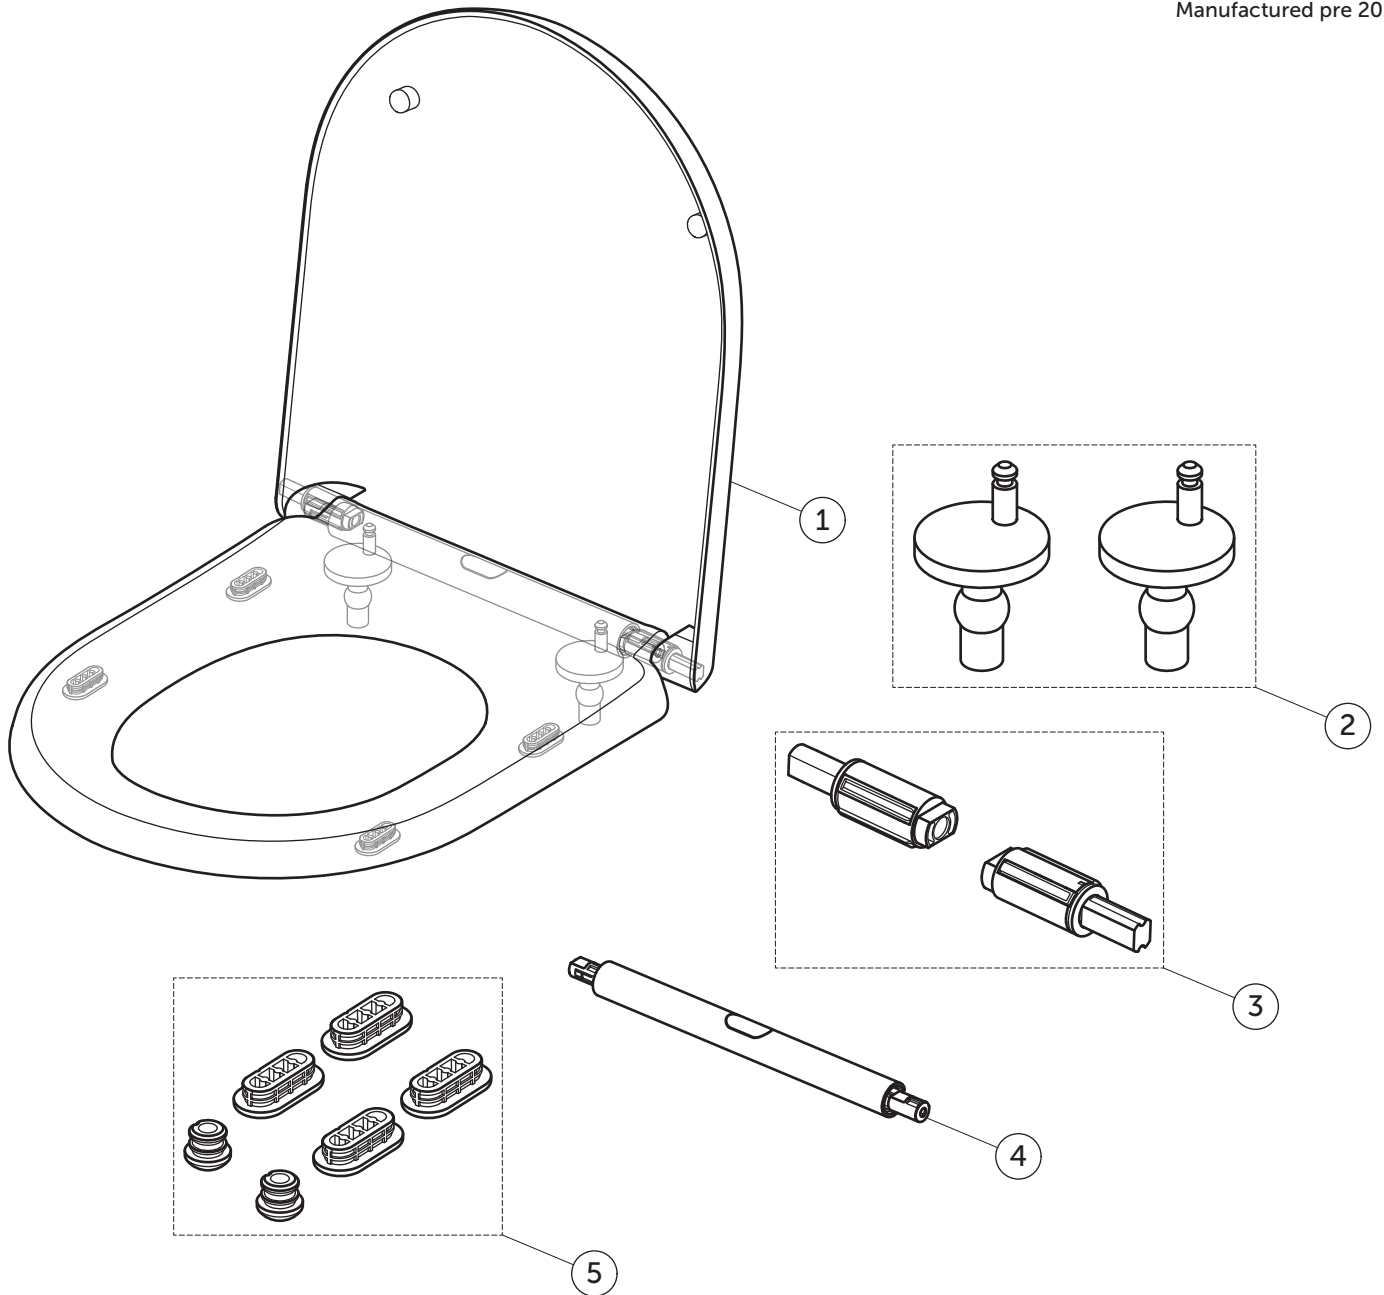

SPARE PARTS

Seat & Cover
OW; SC

UV09001

EXACTO

Manufactured post 2024

Item	Description	Spare Code
1	EXACTO SEAT & COVER SCL PP WHT	
2	EXACTO/DELLA/BARI - HINGES SET (BOTTOM PART)	?
3	EXACTO/DELLA/BARI - BUFFERS SET	?

SPARE PARTS

Seat & Cover
OW; SC

UV09001

EXACTO

Manufactured pre 2024

Item	Description	Spare Code
1	EXACTO SEAT & COVER SCL PP WHT	
2	EXACTO/DELLA/BARI - HINGES SET (BOTTOM PART)	UV09267
3	EXACTO/DELLA/BARI - DAMPERS SET	UV09167
4	EXACTO/DELLA/BARI - HINGES SET (MONO BAR) (UPPER PART)	UV093BJ
5	EXACTO/DELLA/BARI - BUFFERS SET	UV09467