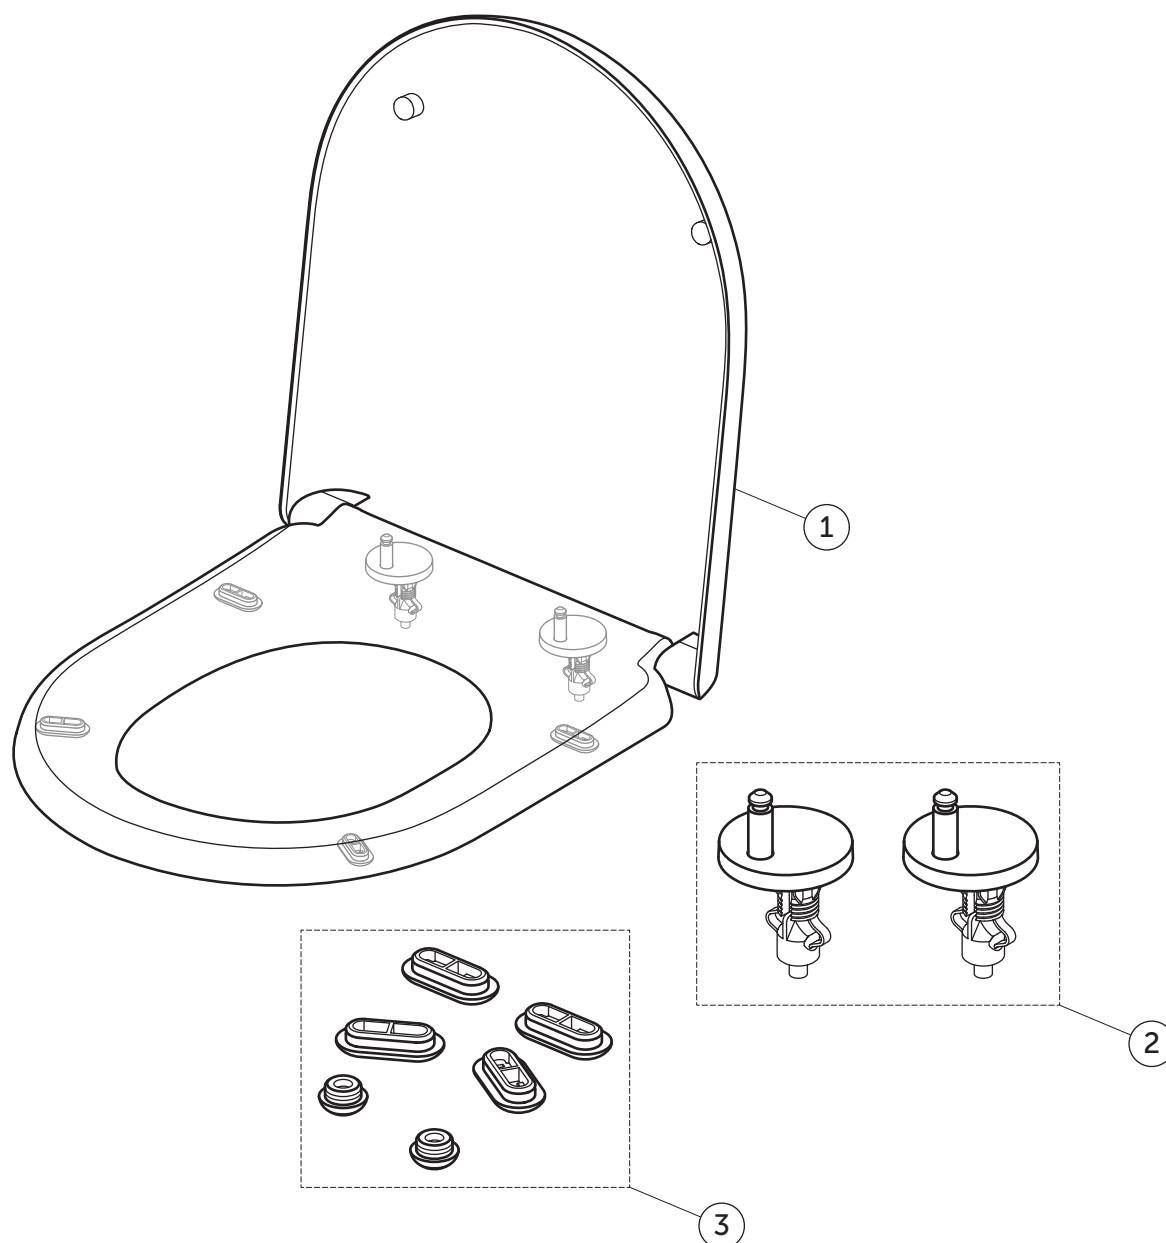

SPARE PARTS

Seat & Cover
OW; SC

UV09001

EXACTO

Manufactured post 2024

Item	Description	Spare Code
1	EXACTO SEAT & COVER SCL PP WHT	
2	EXACTO/DELLA/BARI - HINGES SET (BOTTOM PART)	?
3	EXACTO/DELLA/BARI - BUFFERS SET	?

SPARE PARTS

Seat & Cover
OW; SC

UV09001

EXACTO

Manufactured pre 2024

Item	Description	Spare Code
1	EXACTO SEAT & COVER SCL PP WHT	
2	EXACTO/DELLA/BARI - HINGES SET (BOTTOM PART)	UV09267
3	EXACTO/DELLA/BARI - DAMPERS SET	UV09167
4	EXACTO/DELLA/BARI - HINGES SET (MONO BAR) (UPPER PART)	UV093BJ
5	EXACTO/DELLA/BARI - BUFFERS SET	UV09467