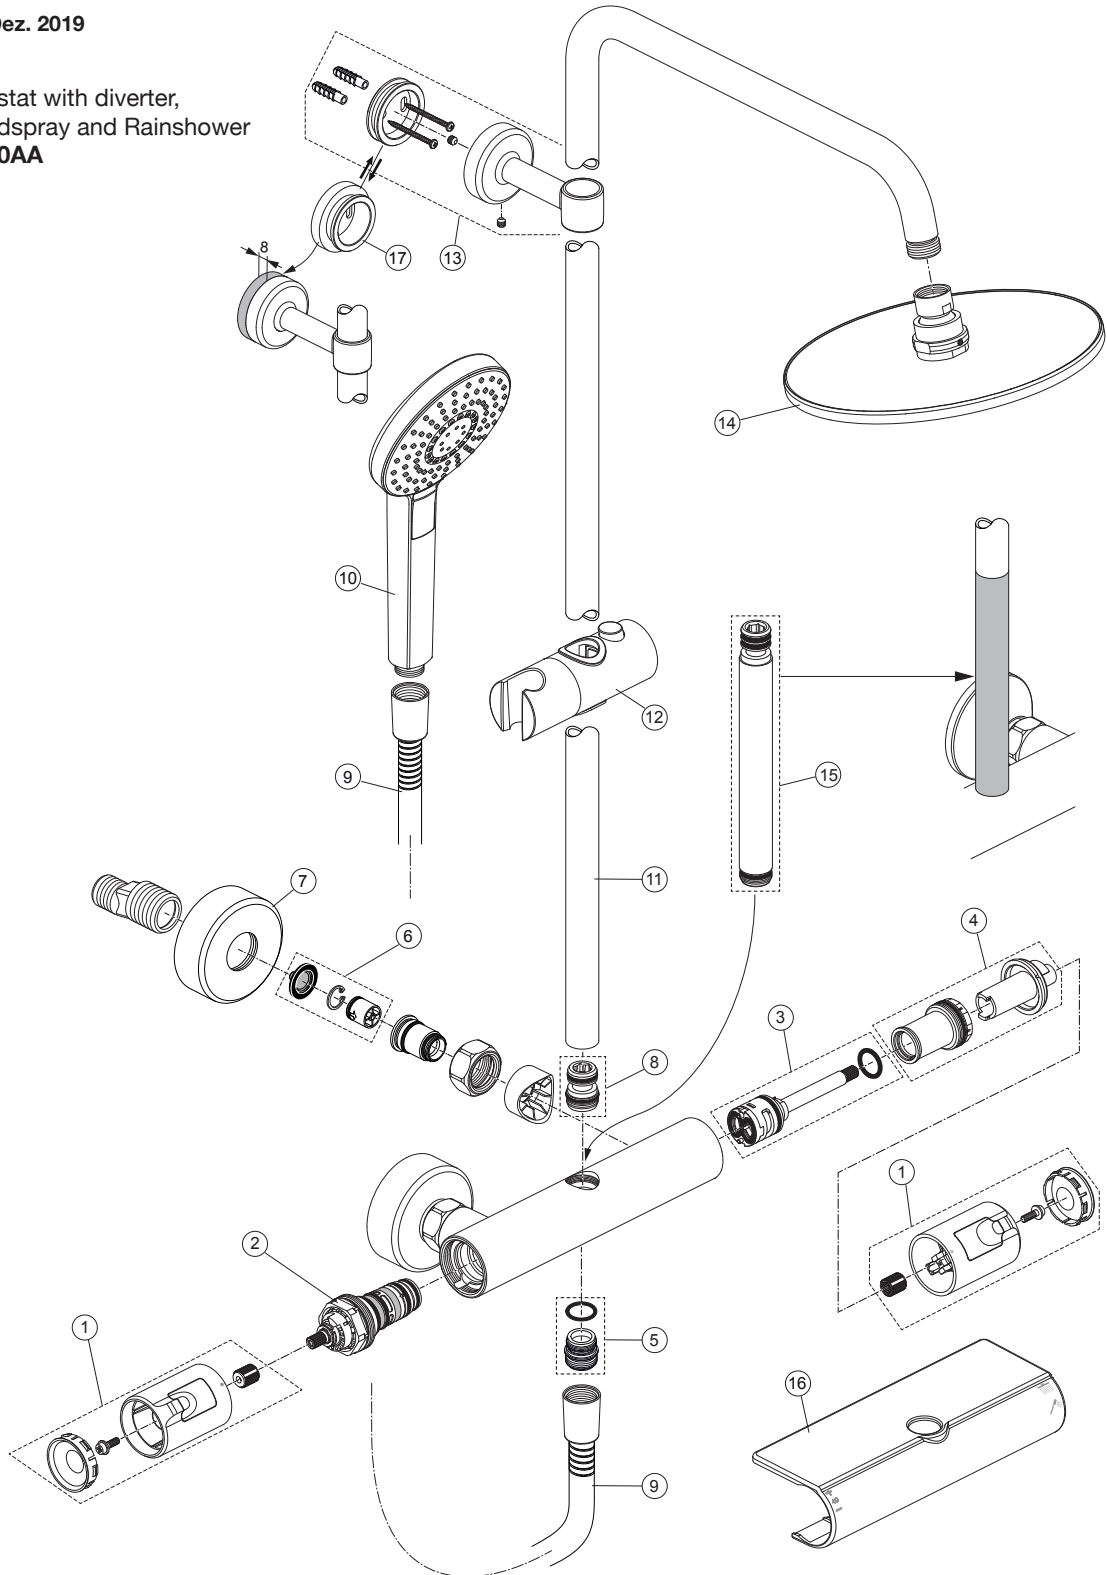

Produced from: Dez. 2019

Shower Thermostat with diverter,
shower bar, handspray and Rainshower
chrome **A7230AA**

Pos.	Description	Part-Number	Qty.	Pos.	Description	Part-Number	Qty.
1	Handle cpl.	A 861 382 AA	1 Set	12	Slider & holder f. handshr.	B 960 976 AA	1 Set
2	Thermostatic Cartridge cpl.	A 861 371 NU	1 pcs	13	Wall fixation complete	A 861 331 AA	1 pcs
3	Stop valve with diverter	A 861 375 NU	1 Set	14	Headshower Ø200 mm	B 9442 AA	1 pcs
4	Thread ring + stopring cpl.	A 861 376 NU	1 Set	15	Extension kit 150mm long	A 861 379 AA	1 Set
5	Nipple G1/2 outside cpl.	A 861 374 NU	1 Set		Extension kit 300mm long	A 861 380 AA	1 Set
6	Non-return valve	A 861 372 NU	1 Set	16	Warp over shelf	A 861 383 AA	1 pcs
7	Escutcheon	B 960 242 AA	1 pcs				
8	Connection nipple cpl.	A 861 385 NU	1 Set	17	Fixing plate extension 8mm	A 861 508 AA	1 pcs
9	Shower hose 1750 mm	A 4109 AA	1 pcs				
10	Handspray Ø110-3F-8l/min	B 2231 AA	1 pcs				
11	Shower bar 1100 mm	A 861 377 AA	1 pcs				
	Shower bar 1000 mm	A 861 330 AA	1 pcs				