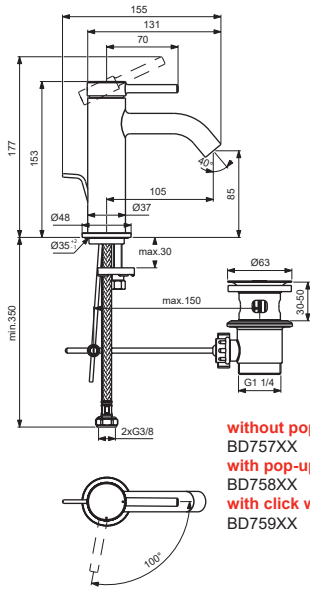

CERALINE NUOVO

Ideal Standard

BD757XX ; BD758XX BD759XX

without pop-up waste:
BD757XX
with pop-up waste-abs/mess:
BD758XX
with click waste:
BD759XX

BD755XX ; BD756XX

without pop-up waste:
BD755XX
with pop-up waste-abs/mess:
BD756XX

For XX:
AA=chrome
XG=silk black

Pos.	Signify	Spare parts-Nr.	Quantity	Pos.	Signify	Spare parts-Nr.	Quantity
1	Lever	B961918XX	1 Set				
2	Rubber button	A963751XX	1 Pcs.				
3	Rosette	B961915XX	1 Set				
4	Screw M33x1.5	B961916NU	1 Set				
5	Cartridge Ø28mm	B961920NU	1 Set				
6	Aer.cacheM16.5x1-1G	A860938NU	1 Set				
7	Escutcheon	A861227XX	1 Pcs.				
8	Fixation set	A964520NU	1 Set				
9	Pop-up drain ass.	B960853XX	1 Pcs.				
9a	Click waste-plastic	B961705XX	1 Pcs.				
10	Pull-up rod-compl.	B960900XX	1 Set				