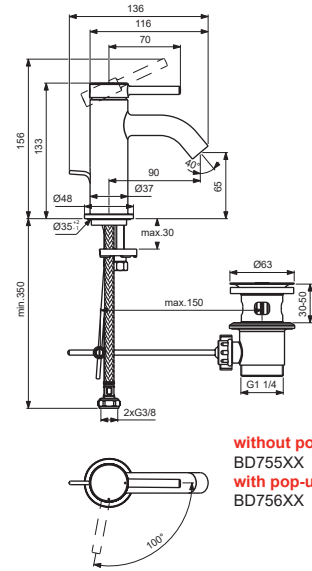

CERALINE NUOVO

Ideal Standard

BD757XX ; BD758XX BD759XX

without pop-up waste:
BD757XX
with pop-up waste-abs/mess:
BD758XX
with click waste:
BD759XX

BD755XX ; BD756XX

without pop-up waste:
BD755XX
with pop-up waste-abs/mess:
BD756XX

For XX:
AA=chrome
XG=silk black

Pos.	Signify	Spare parts-Nr.	Quantity	Pos.	Signify	Spare parts-Nr.	Quantity
1	Lever	B961918XX	1 Set				
2	Rubber button	A963751XX	1 Pcs.				
3	Rosette	B961915XX	1 Set				
4	Screw M33x1.5	B961916NU	1 Set				
5	Cartridge Ø28mm	B961920NU	1 Set				
6	Aer.cacheM16.5x1-1G	A860938NU	1 Set				
7	Escutcheon	A861227XX	1 Pcs.				
8	Fixation set	A964520NU	1 Set				
9	Pop-up drain ass.	B960853XX	1 Pcs.				
9a	Click waste-plastic	B961705XX	1 Pcs.				
10	Pull-up rod-compl.	B960900XX	1 Set				