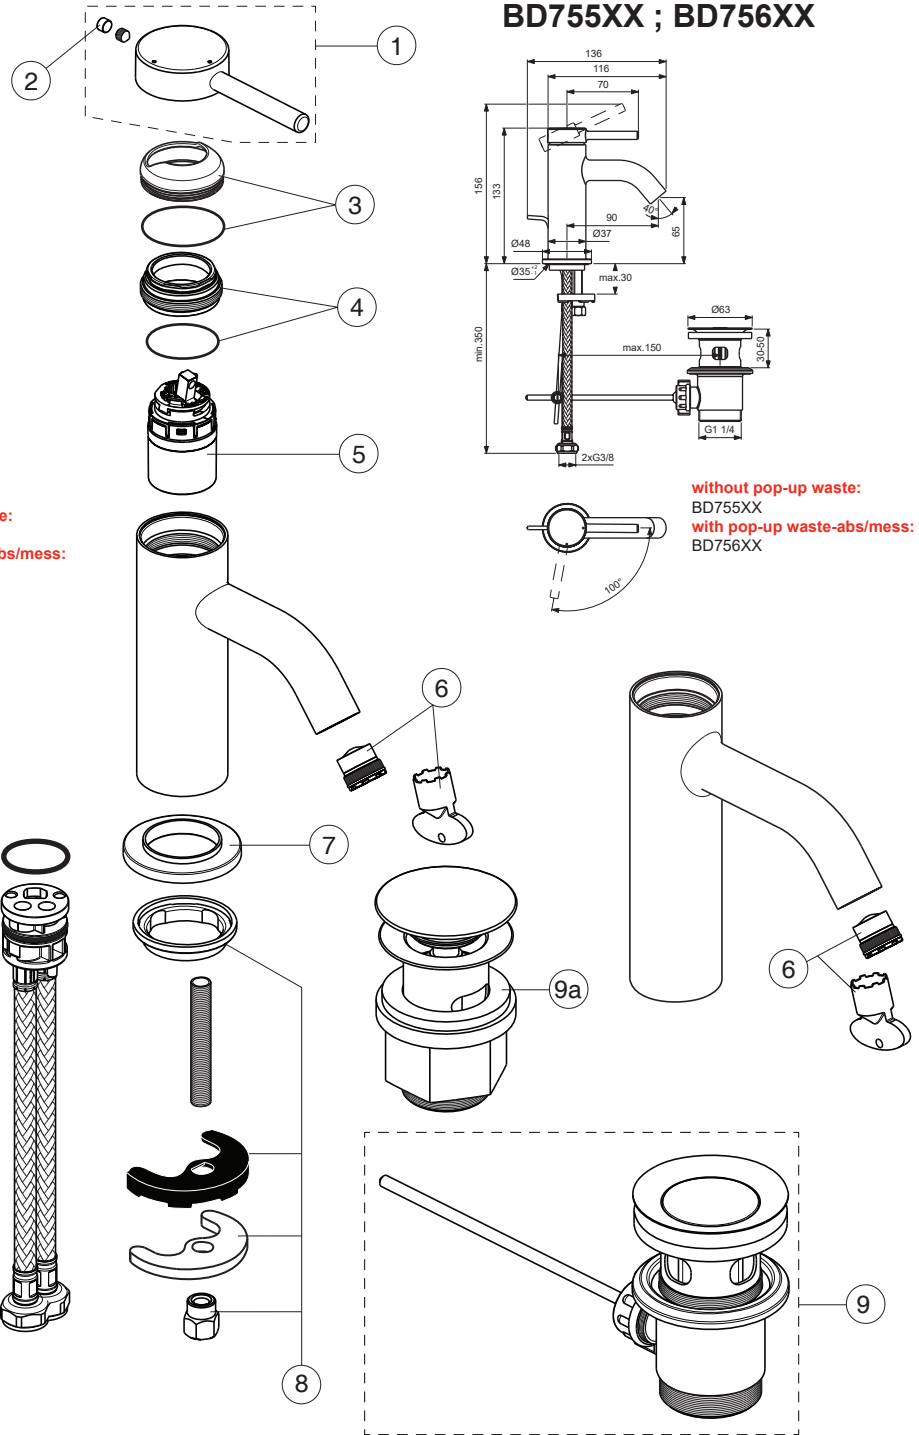

CERALINE NUOVO

Ideal Standard

BD757XX ; BD758XX BD759XX

without pop-up waste:
BD757XX
with pop-up waste-abs/mess:
BD758XX
with click waste:
BD759XX

BD755XX ; BD756XX

without pop-up waste:
BD755XX
with pop-up waste-abs/mess:
BD756XX

For XX:
AA=chrome
XG=silk black

Pos.	Signify	Spare parts-Nr.	Quantity	Pos.	Signify	Spare parts-Nr.	Quantity
1	Lever	B961918XX	1 Set				
2	Rubber button	A963751XX	1 Pcs.				
3	Rosette	B961915XX	1 Set				
4	Screw M33x1.5	B961916NU	1 Set				
5	Cartridge Ø28mm	B961920NU	1 Set				
6	Aer.cacheM16.5x1-1G	A860938NU	1 Set				
7	Escutcheon	A861227XX	1 Pcs.				
8	Fixation set	A964520NU	1 Set				
9	Pop-up drain ass.	B960853XX	1 Pcs.				
9a	Click waste-plastic	B961705XX	1 Pcs.				
10	Pull-up rod-compl.	B960900XX	1 Set				