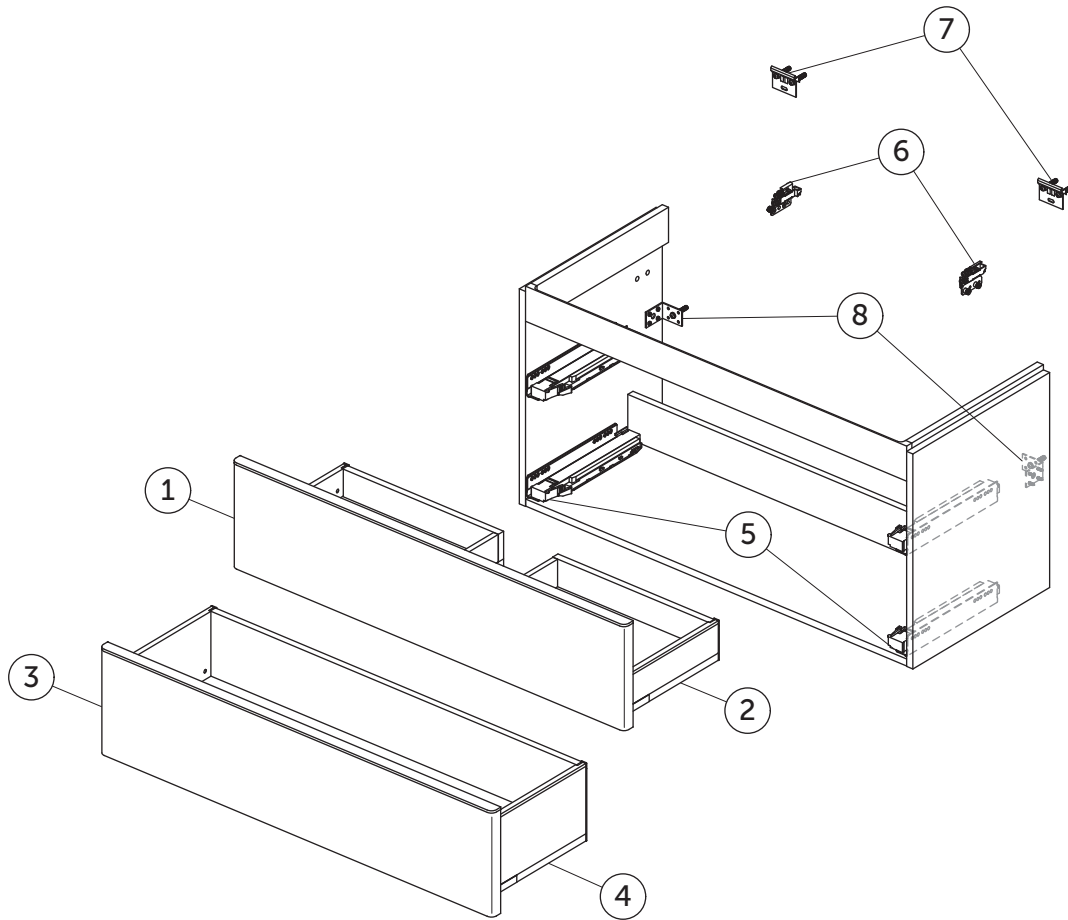

# SPARE PARTS

Basin unit 1014  
2 drawers

Item	Description	Colour/Finish	Code No.	Quantity
1	Upper drawer front panel 101	PA - Dark Walnut PB - Gold Oak WG - Glossy White Y2 - Matt Anthracite	TV819PA TV819PB TV819WG TV819Y2	1
2	Upper drawer structure box 101	Y2 - Matt Anthracite	TV820Y2	1
3	Lower drawer front panel 101	PA - Dark Walnut PB - Gold Oak WG - Glossy White Y2 - Matt Anthracite	TV821PA TV821PB TV821WG TV821Y2	1
4	Lower drawer structure box 101	Y2 - Matt Anthracite	TV822Y2	1
5	Runners 300 Push KIT		TV80467	pair
6	Hanging brackets KIT 1		TV80567	pair
7	Wall fixation KIT 1		TV80667	14
8	Safety KIT		TV86167	pair