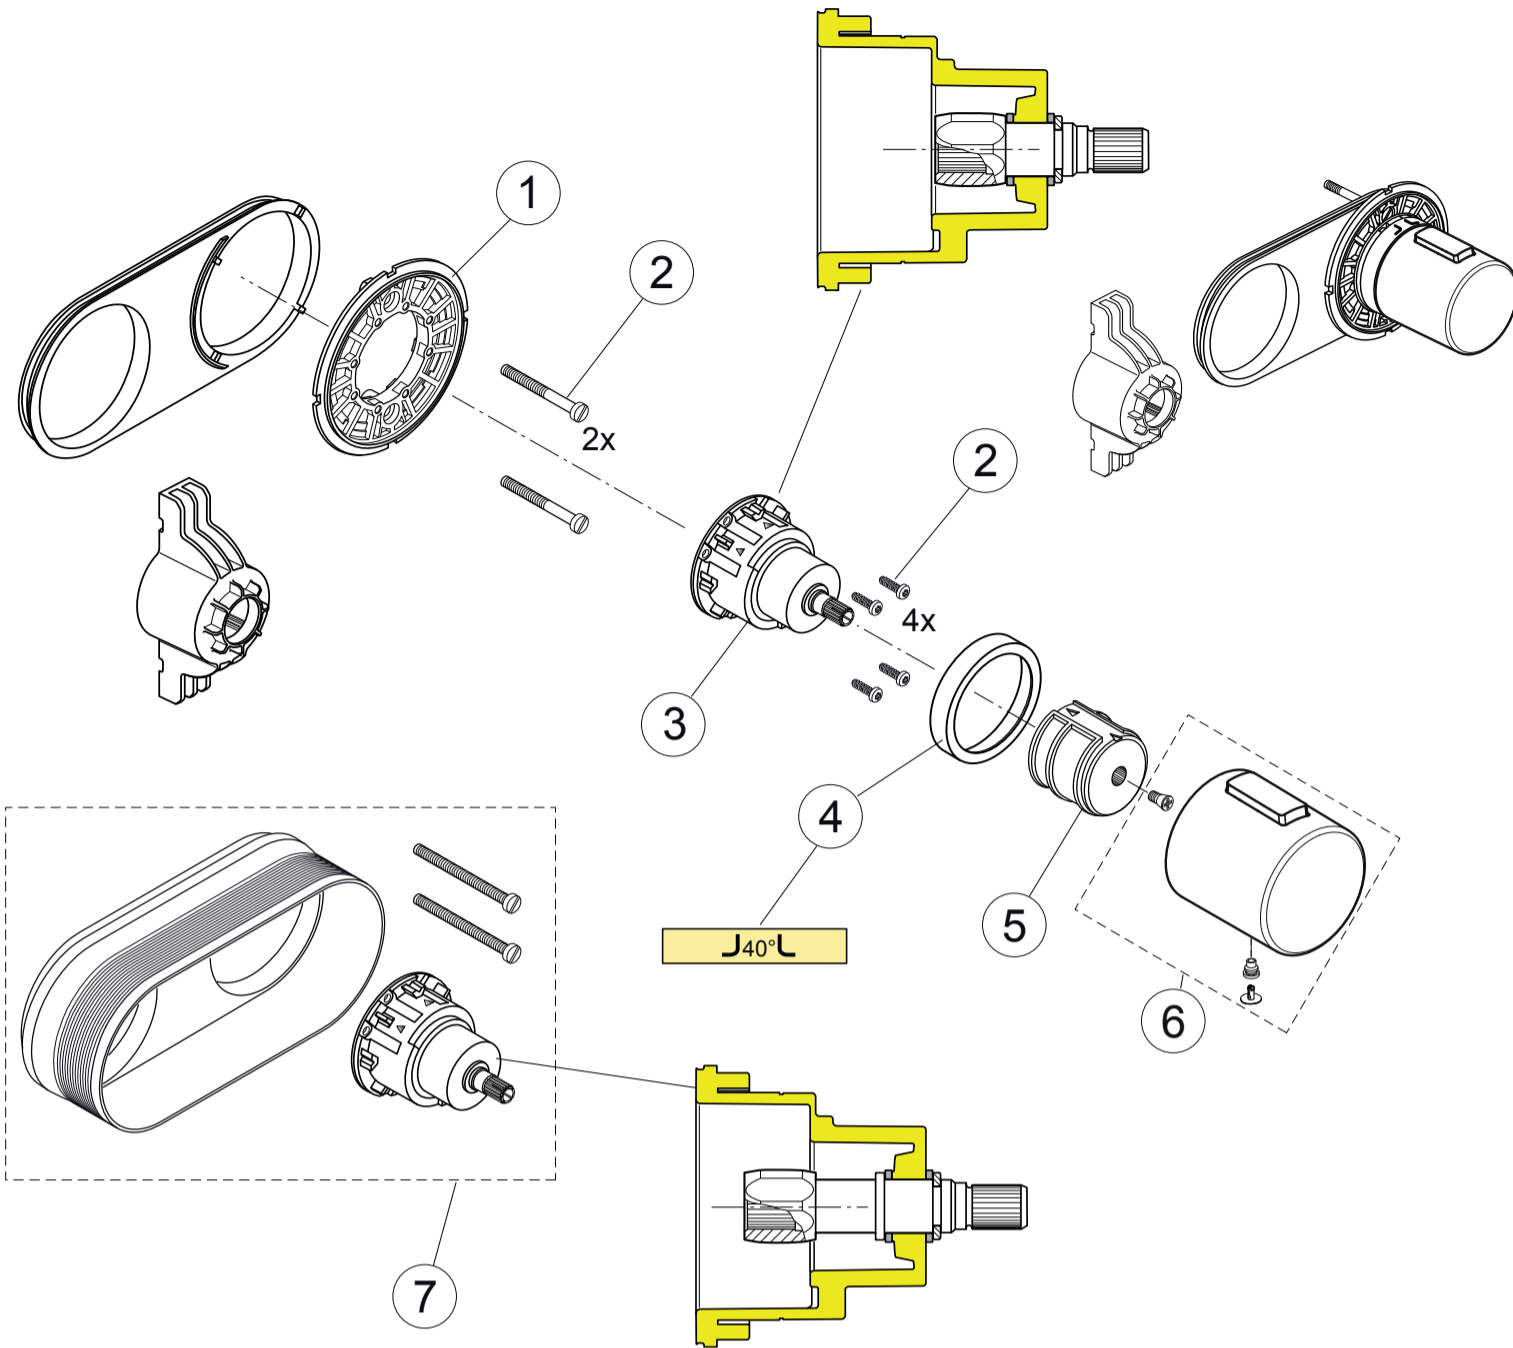

Pos.	Part No.
1	A 860 853 NU
2	A 860 868 NU
3	A 860 854 NU
4	A 860 864 AA
5	A 860 866 NU
6	A 860 907 AA
7	A 963 739 NU

Ideal Standard

ARCHIMODULE SOFT
 A 1548 ..

1220 / A 868 796
 Made in Germany

Ideal Standard International NV
 Corporate Village - Gent Building
 Da Vincilaan 2
 1935 Zaventem
 Belgium