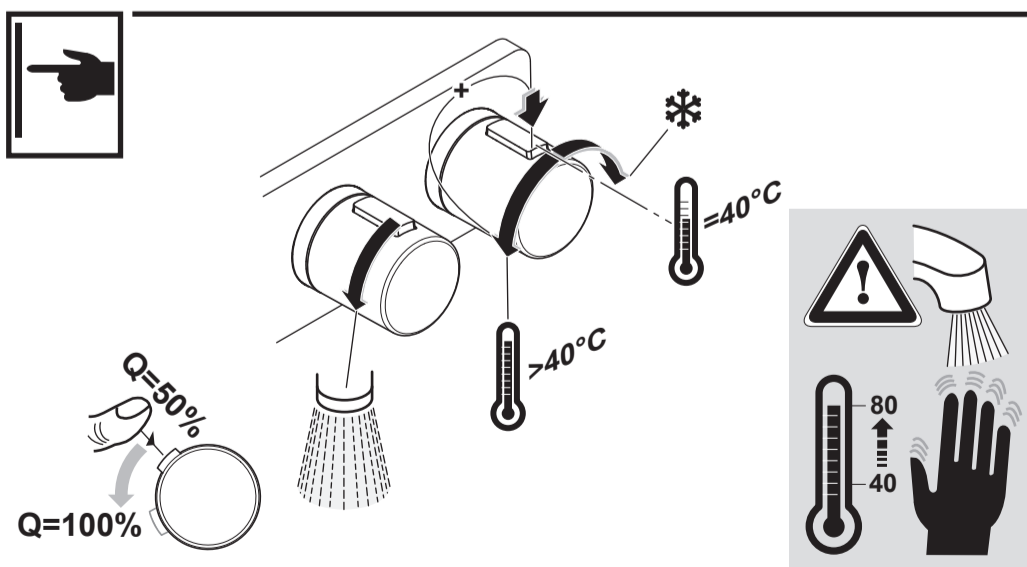

Pos.	Part No.
1	A 860 853 NU
2	A 860 868 NU
3	A 860 854 NU
4	A 860 864 AA
5	A 860 866 NU
6	A 860 907 AA
7	A 963 739 NU

Ideal Standard

ARCHIMODULE SOFT
 A 1548 ..

1220 / A 868 796
 Made in Germany

Ideal Standard International NV
 Corporate Village - Gent Building
 Da Vincilaan 2
 1935 Zaventem
 Belgium