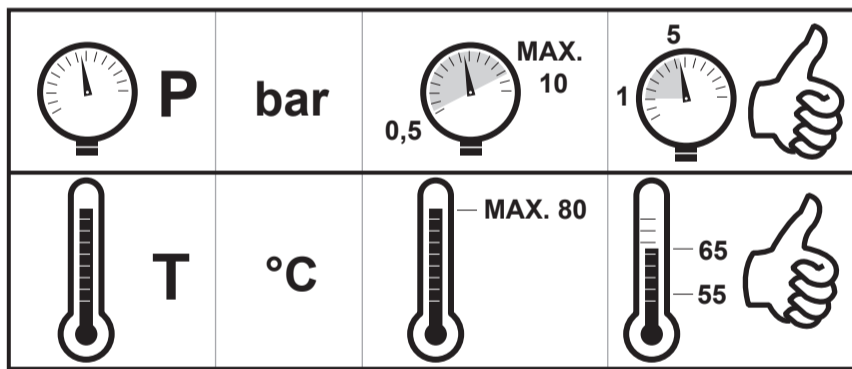

Pos.	Part No.
1	A 860 853 NU
2	A 860 868 NU
3	A 860 854 NU
4	A 860 864 AA
5	A 860 866 NU
6	A 860 907 AA
7	A 963 739 NU

Ideal Standard

ARCHIMODULE SOFT
 A 1548 ..

1220 / A 868 796
 Made in Germany

Ideal Standard International NV
 Corporate Village - Gent Building
 Da Vincilaan 2
 1935 Zaventem
 Belgium