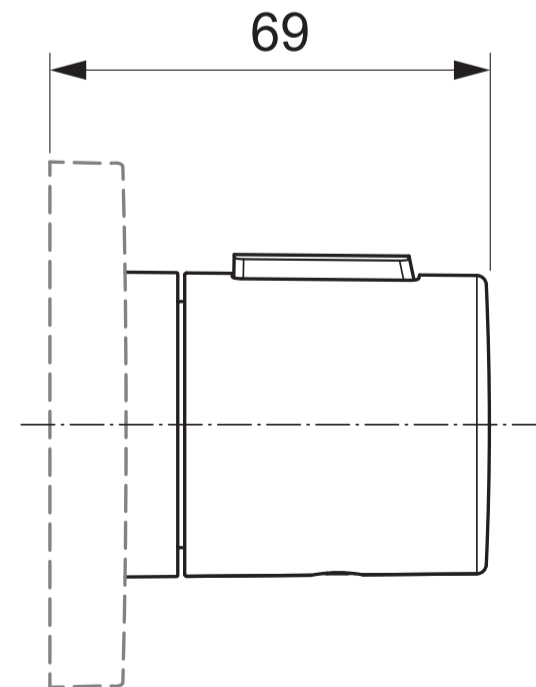

Pos.	Part No.
1	A 860 853 NU
2	A 860 868 NU
3	A 860 854 NU
4	A 860 864 AA
5	A 860 866 NU
6	A 860 907 AA
7	A 963 739 NU

Ideal Standard

ARCHIMODULE SOFT
 A 1548 ..

1220 / A 868 796
 Made in Germany

Ideal Standard International NV
 Corporate Village - Gent Building
 Da Vincilaan 2
 1935 Zaventem
 Belgium