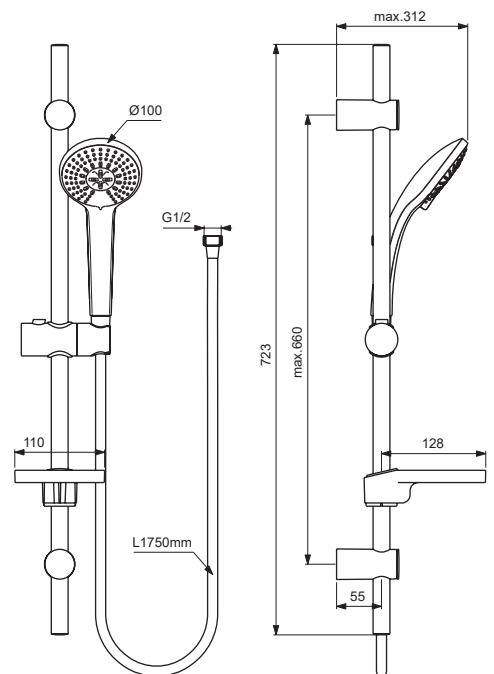

IDEALRAIN

Ideal Standard

B9418AA

**B9419AA
B9508AA (w/o SD)**

Pos.	Signify	Spare parts-Nr.	Quantity
1	Sliding bar 72cm IDEALRAIN 100	B9421AA	1 Pcs.
2	Handspray 100mm 1F	B9402AA	1 Pcs. (B9418AA)
	Handspray 100mm 3F	B9403AA	1 Pcs. (B9419AA, B9508AA)
3	Sh.hose 1,75m IDEALFLEX	A4109AA	1 Pcs. (B9418AA, B9419AA)
	Sh.hose 1,75m ULTRAFLEX	B8536AA	1 Pcs. (B9508AA)
4	Soapdish D20.6 LB	B960917NU	1 Pcs. (B9418AA, B9419AA)
5	Slider set LOW BASIC / I'RAIN 72	B960976AA	1 Pcs.
6	Consoles set LOW BASIC LB	B960972AA	1 Pcs.