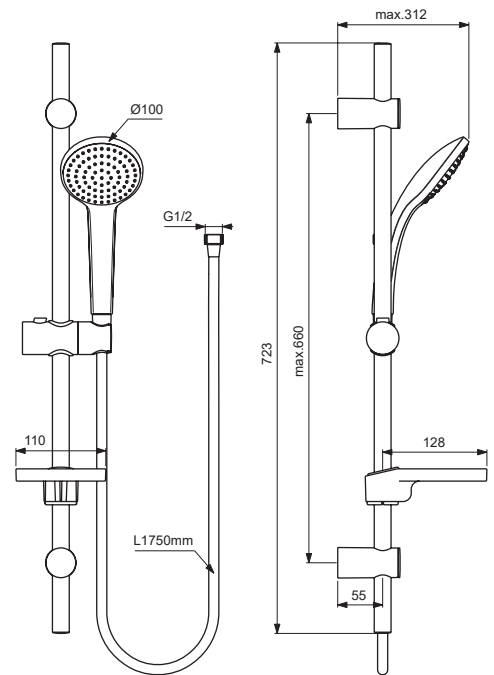

IDEALRAIN

Ideal Standard

B9418AA

**B9419AA
B9508AA (w/o SD)**

Pos.	Signify	Spare parts-Nr.	Quantity
1	Sliding bar 72cm IDEALRAIN 100	B9421AA	1 Pcs.
2	Handspray 100mm 1F	B9402AA	1 Pcs. (B9418AA)
	Handspray 100mm 3F	B9403AA	1 Pcs. (B9419AA, B9508AA)
3	Sh.hose 1,75m IDEALFLEX	A4109AA	1 Pcs. (B9418AA, B9419AA)
	Sh.hose 1,75m ULTRAFLEX	B8536AA	1 Pcs. (B9508AA)
4	Soapdish D20.6 LB	B960917NU	1 Pcs. (B9418AA, B9419AA)
5	Slider set LOW BASIC / I'RAIN 72	B960976AA	1 Pcs.
6	Consoles set LOW BASIC LB	B960972AA	1 Pcs.