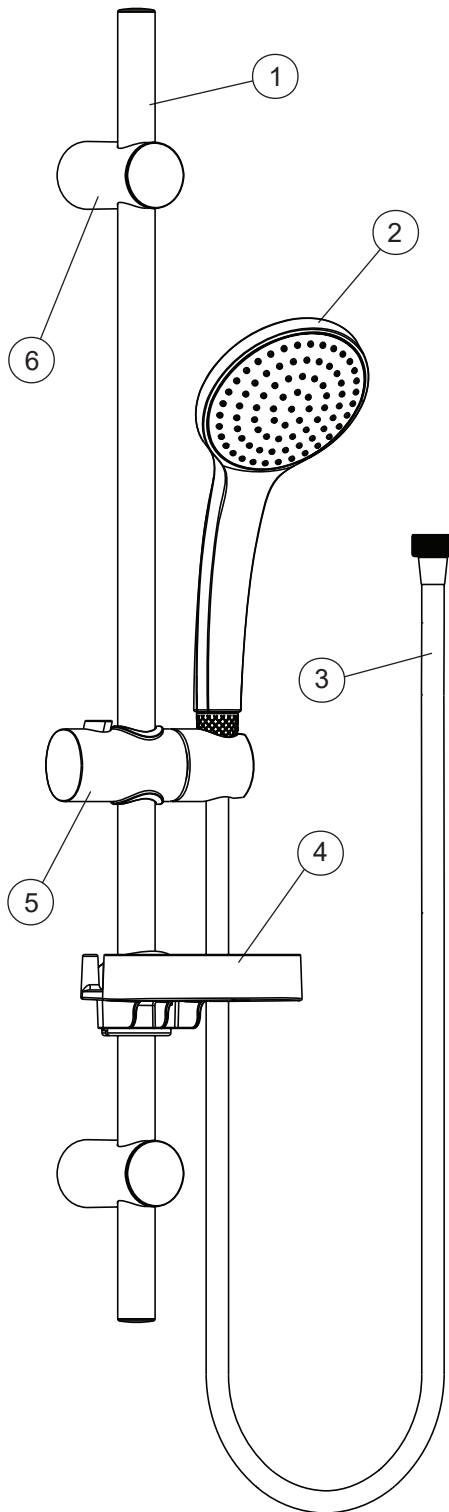

IDEALRAIN

Ideal Standard

B9418AA

**B9419AA
B9508AA (w/o SD)**

Pos.	Signify	Spare parts-Nr.	Quantity
1	Sliding bar 72cm IDEALRAIN 100	B9421AA	1 Pcs.
2	Handspray 100mm 1F	B9402AA	1 Pcs. (B9418AA)
	Handspray 100mm 3F	B9403AA	1 Pcs. (B9419AA, B9508AA)
3	Sh.hose 1,75m IDEALFLEX	A4109AA	1 Pcs. (B9418AA, B9419AA)
	Sh.hose 1,75m ULTRAFLEX	B8536AA	1 Pcs. (B9508AA)
4	Soapdish D20.6 LB	B960917NU	1 Pcs. (B9418AA, B9419AA)
5	Slider set LOW BASIC / I'RAIN 72	B960976AA	1 Pcs.
6	Consoles set LOW BASIC LB	B960972AA	1 Pcs.