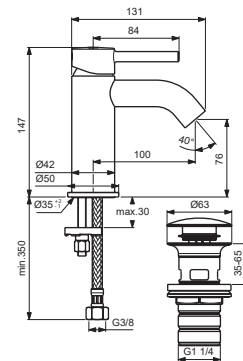

# CERALINE

Ideal Standard

Produced from: June 2022

**BC192XX  
BC193XX  
BC203XX**

**BC268XX**

**BC822XX**

**For XX=Coverage-Designate:**

AA=chrome, GN=silver storm  
A2=brushed gold, A5=magnetic grey

**For Instance:**

B961706AA for chrome

Pos.	Signify	Spare parts-Nr.	Quantity	Pos.	Signify	Spare parts-Nr.	Quantity
1	Lever,w/logo-set	B961706XX	1 Pcs.	12	Pop up waste-compl.	B960900XX	1 Set
2	Block cap	A961157XX	1 Pcs.				
3	Cover cap	A861080XX	1 Pcs.				
4	Screw M38x1.5	B961645NU	1 Set				
5	Cartridge Ø28mm	A861397NU	1 Pcs.				
6	Aerator cache M21.5x1	B960366NU*	1 Pcs.				
6a+7	Neop.M21.5x1-5 l/min	B960889NU	1 Set				
7	Service key	B960654NU	1 Pcs.				
8	Rosette decorative	B960712XX	1 Pcs.				
9	Connecting set	B964702NU	1 Set				
10	Pop-up drain ass.	A962991XX	1 Pcs.				
10a	Click waste slotted	S8803AA	1 Pcs.				
	Click waste plastic	B961705AA**	1 Pcs.				
11	Fl.hose G3/8/M8x1 /L500	A962005NU	1 Pcs.				

# CERALINE

Ideal Standard

Produced from: July 2021

**For XX=Coverage-Designate:**

AA=chrome, GN=silver storm  
A2=brushed gold, A5=magnetic grey

**For Instance:**

B961706AA for chrome

Pos.	Signify	Spare parts-Nr.	Quantity	Pos.	Signify	Spare parts-Nr.	Quantity
1	Lever, w/logo-set	B961706XX	1 Pcs.	12	Pop up waste-compl.	B961384XX	1 Set
2	Block cap	A961157XX	1 Pcs.				
3	Cover cap	A861080XX	1 Pcs.				
4	Screw M3x1.5	B961645NU	1 Set				
5	Cartridge Ø28mm	A861397NU	1 Pcs.				
6	Aerator cache M21.5x1	B960366NU*	1 Pcs.				
6a+7	Neop.M21.5x1-5 l/min	B960889NU	1 Set				
7	Service key	B960654NU	1 Pcs.				
8	Rosette decorative	B960712XX	1 Pcs.				
9	Connecting set	B964702NU	1 Set				
10	Pop-up drain ass.	A962991XX	1 Pcs.				
10a	Click waste slotted	S8803AA	1 Pcs.				
	Click waste plastic	B961705AA**	1 Pcs.				
11	Fl.hose G3/8/M8x1 /L500	A962005NU	1 Pcs.				