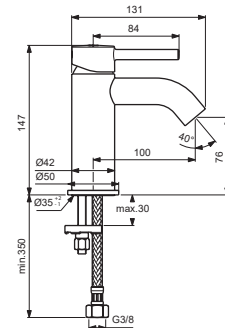

CERALINE

Ideal Standard

Produced from: June 2022

**BC192XX
BC193XX
BC203XX**

BC268XX

BC822XX

For XX=Coverage-Designate:

AA=chrome, GN=silver storm
A2=brushed gold, A5=magnetic grey

For Instance:

B961706AA for chrome

Pos.	Signify	Spare parts-Nr.	Quantity	Pos.	Signify	Spare parts-Nr.	Quantity
1	Lever,w/logo-set	B961706XX	1 Pcs.	12	Pop up waste-compl.	B960900XX	1 Set
2	Block cap	A961157XX	1 Pcs.				
3	Cover cap	A861080XX	1 Pcs.				
4	Screw M38x1.5	B961645NU	1 Set				
5	Cartridge Ø28mm	A861397NU	1 Pcs.				
6	Aerator cache M21.5x1	B960366NU*	1 Pcs.				
6a+7	Neop.M21.5x1-5 l/min	B960889NU	1 Set				
7	Service key	B960654NU	1 Pcs.				
8	Rosette decorative	B960712XX	1 Pcs.				
9	Connecting set	B964702NU	1 Set				
10	Pop-up drain ass.	A962991XX	1 Pcs.				
10a	Click waste slotted	S8803AA	1 Pcs.				
	Click waste plastic	B961705AA**	1 Pcs.				
11	Fl.hose G3/8/M8x1 /L500	A962005NU	1 Pcs.				

* for BC192AA

**for AA-chrome