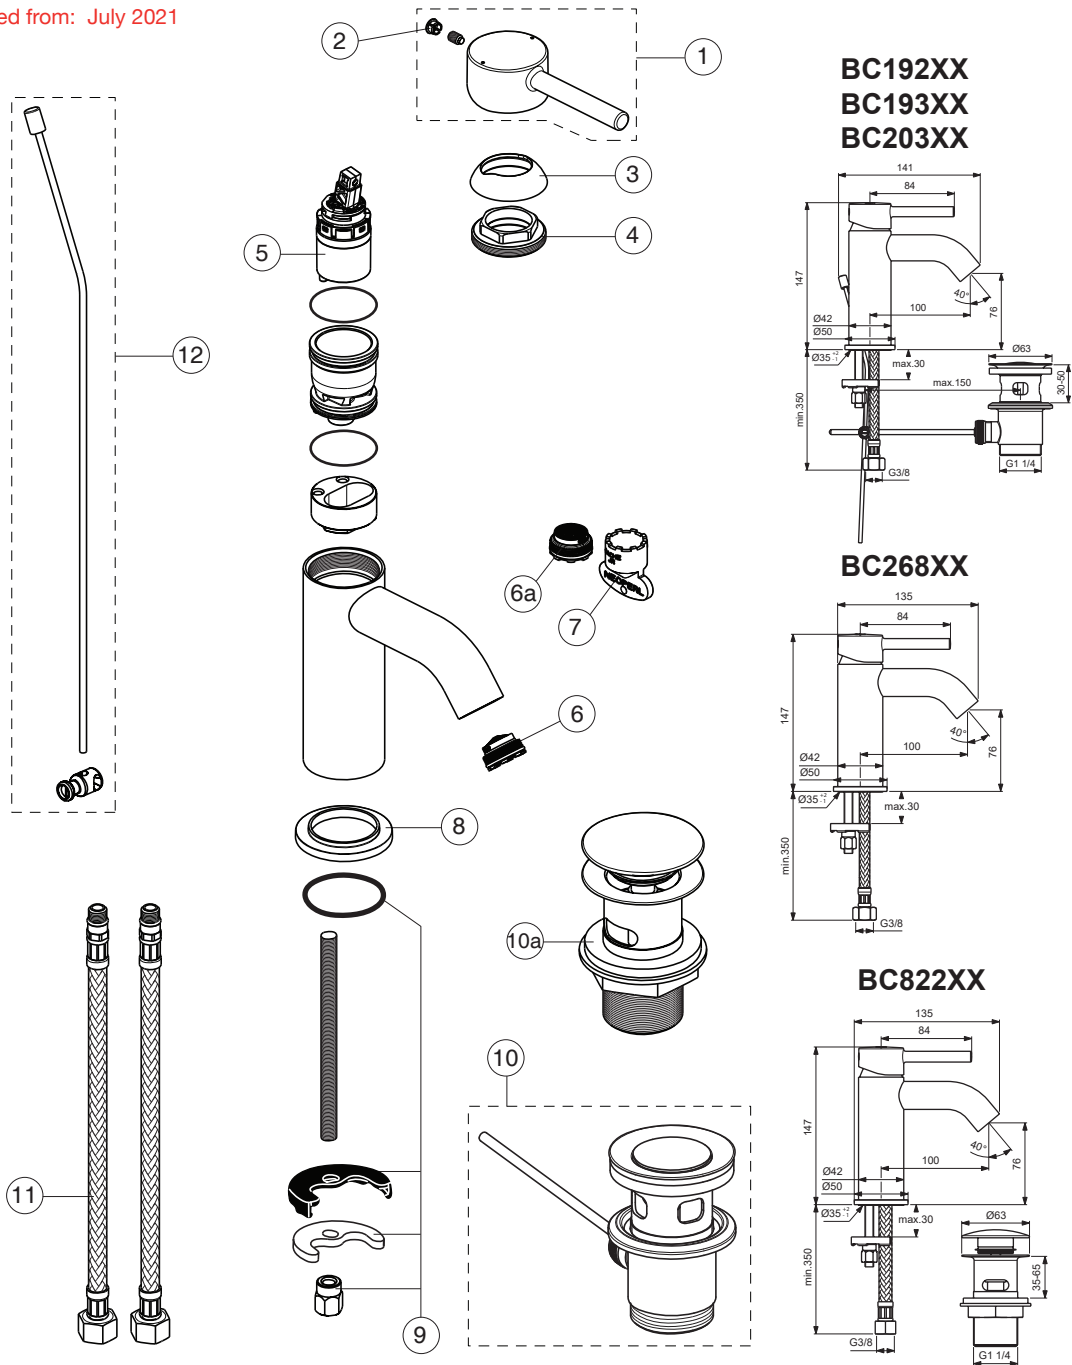

**For Instance:**

B961706AA for chrome

Pos.	Signify	Spare parts-Nr.	Quantity	Pos.	Signify	Spare parts-Nr.	Quantity
1	Lever,w/logo-set	B961706XX	1 Pcs.	12	Pop up waste-compl.	B960900XX	1 Set
2	Block cap	A961157XX	1 Pcs.				
3	Cover cap	A861080XX	1 Pcs.				
4	Screw M38x1.5	B961645NU	1 Set				
5	Cartridge Ø28mm	A861397NU	1 Pcs.				
6	Aerator cache M21.5x1	B960366NU*	1 Pcs.				
6a+7	Neop.M21.5x1-5 l/min	B960889NU	1 Set				
7	Service key	B960654NU	1 Pcs.				
8	Rosette decorative	B960712XX	1 Pcs.				
9	Connecting set	B964702NU	1 Set				
10	Pop-up drain ass.	A962991XX	1 Pcs.				
10a	Click waste slotted	S8803AA	1 Pcs.				
	Click waste plastic	B961705AA**	1 Pcs.				
11	Fl.hose G3/8/M8x1 /L500	A962005NU	1 Pcs.				

\* for BC192AA

\*\*for AA-chrome

# CERALINE

Ideal Standard

Produced from: July 2021

**For XX=Coverage-Designate:**

AA=chrome, GN=silver storm  
A2=brushed gold, A5=magnetic grey

**For Instance:**

B961706AA for chrome

Pos.	Signify	Spare parts-Nr.	Quantity	Pos.	Signify	Spare parts-Nr.	Quantity
1	Lever, w/logo-set	B961706XX	1 Pcs.	12	Pop up waste-compl.	B961384XX	1 Set
2	Block cap	A961157XX	1 Pcs.				
3	Cover cap	A861080XX	1 Pcs.				
4	Screw M3x1.5	B961645NU	1 Set				
5	Cartridge Ø28mm	A861397NU	1 Pcs.				
6	Aerator cache M21.5x1	B960366NU*	1 Pcs.				
6a+7	Neop.M21.5x1-5 l/min	B960889NU	1 Set				
7	Service key	B960654NU	1 Pcs.				
8	Rosette decorative	B960712XX	1 Pcs.				
9	Connecting set	B964702NU	1 Set				
10	Pop-up drain ass.	A962991XX	1 Pcs.				
10a	Click waste slotted	S8803AA	1 Pcs.				
	Click waste plastic	B961705AA**	1 Pcs.				
11	Fl.hose G3/8/M8x1 /L500	A962005NU	1 Pcs.				