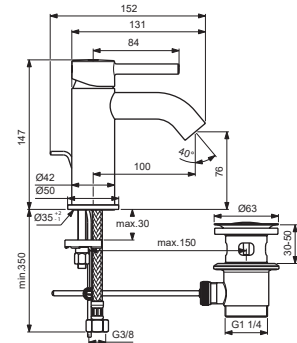

# CERALINE

Ideal Standard

Produced from: June 2022

**BC192XX  
BC193XX  
BC203XX**

**BC268XX**

**BC822XX**

**For XX=Coverage-Designate:**

AA=chrome, GN=silver storm  
A2=brushed gold, A5=magnetic grey

**For Instance:**

B961706AA for chrome

Pos.	Signify	Spare parts-Nr.	Quantity	Pos.	Signify	Spare parts-Nr.	Quantity
1	Lever,w/logo-set	B961706XX	1 Pcs.	12	Pop up waste-compl.	B960900XX	1 Set
2	Block cap	A961157XX	1 Pcs.				
3	Cover cap	A861080XX	1 Pcs.				
4	Screw M38x1.5	B961645NU	1 Set				
5	Cartridge Ø28mm	A861397NU	1 Pcs.				
6	Aerator cache M21.5x1	B960366NU*	1 Pcs.				
6a+7	Neop.M21.5x1-5 l/min	B960889NU	1 Set				
7	Service key	B960654NU	1 Pcs.				
8	Rosette decorative	B960712XX	1 Pcs.				
9	Connecting set	B964702NU	1 Set				
10	Pop-up drain ass.	A962991XX	1 Pcs.				
10a	Click waste slotted	S8803AA	1 Pcs.				
	Click waste plastic	B961705AA**	1 Pcs.				
11	Fl.hose G3/8/M8x1 /L500	A962005NU	1 Pcs.				

\* for BC192AA

\*\*for AA-chrome

# CERALINE

Ideal Standard

Produced from: July 2021

**For XX=Coverage-Designate:**

AA=chrome, GN=silver storm  
A2=brushed gold, A5=magnetic grey

**For Instance:**

B961706AA for chrome

Pos.	Signify	Spare parts-Nr.	Quantity	Pos.	Signify	Spare parts-Nr.	Quantity
1	Lever, w/logo-set	B961706XX	1 Pcs.	12	Pop up waste-compl.	B961384XX	1 Set
2	Block cap	A961157XX	1 Pcs.				
3	Cover cap	A861080XX	1 Pcs.				
4	Screw M3x1.5	B961645NU	1 Set				
5	Cartridge Ø28mm	A861397NU	1 Pcs.				
6	Aerator cache M21.5x1	B960366NU*	1 Pcs.				
6a+7	Neop.M21.5x1-5 l/min	B960889NU	1 Set				
7	Service key	B960654NU	1 Pcs.				
8	Rosette decorative	B960712XX	1 Pcs.				
9	Connecting set	B964702NU	1 Set				
10	Pop-up drain ass.	A962991XX	1 Pcs.				
10a	Click waste slotted	S8803AA	1 Pcs.				
	Click waste plastic	B961705AA**	1 Pcs.				
11	Fl.hose G3/8/M8x1 /L500	A962005NU	1 Pcs.				