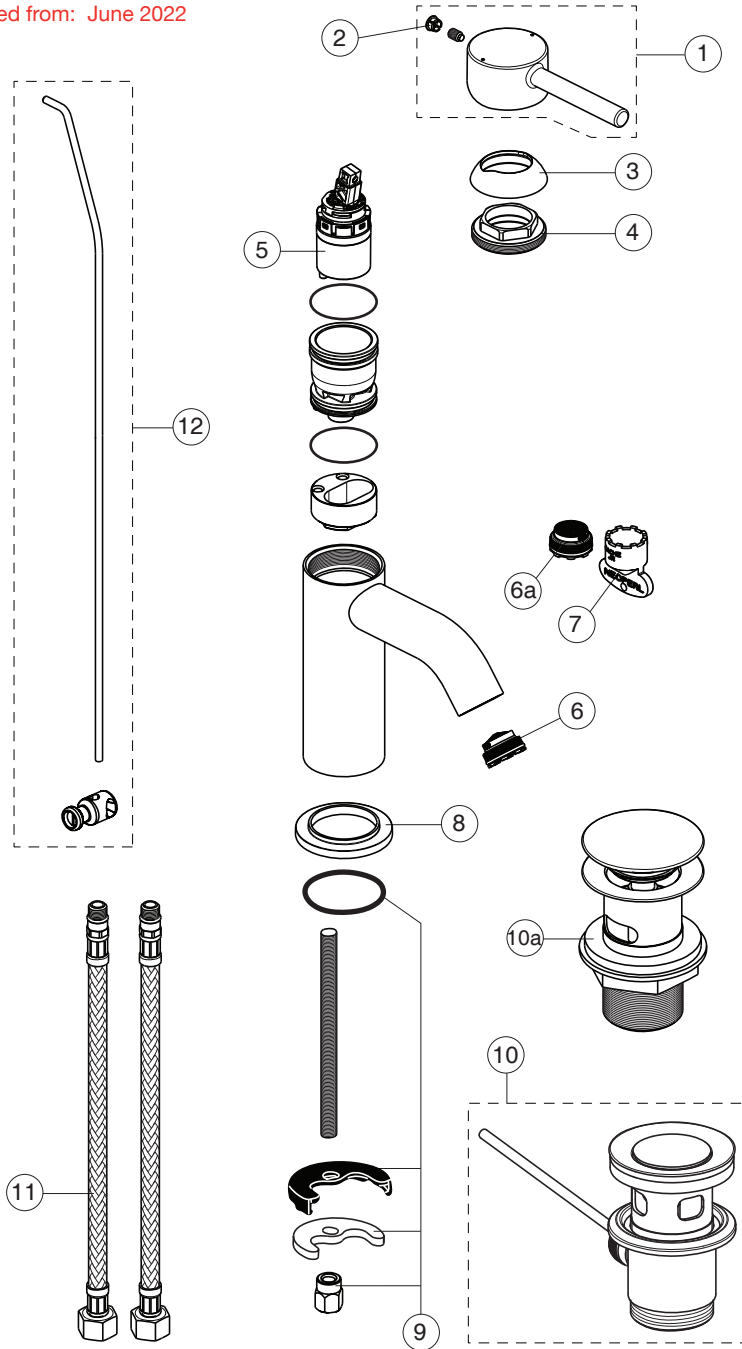

# CERALINE

Ideal Standard

Produced from: June 2022

**BC192XX  
BC193XX  
BC203XX**

**BC268XX**

**BC822XX**

**For XX=Coverage-Designate:**

AA=chrome, GN=silver storm  
A2=brushed gold, A5=magnetic grey

**For Instance:**

B961706AA for chrome

Pos.	Signify	Spare parts-Nr.	Quantity	Pos.	Signify	Spare parts-Nr.	Quantity
1	Lever,w/logo-set	B961706XX	1 Pcs.	12	Pop up waste-compl.	B960900XX	1 Set
2	Block cap	A961157XX	1 Pcs.				
3	Cover cap	A861080XX	1 Pcs.				
4	Screw M38x1.5	B961645NU	1 Set				
5	Cartridge Ø28mm	A861397NU	1 Pcs.				
6	Aerator cache M21.5x1	B960366NU*	1 Pcs.				
6a+7	Neop.M21.5x1-5 l/min	B960889NU	1 Set				
7	Service key	B960654NU	1 Pcs.				
8	Rosette decorative	B960712XX	1 Pcs.				
9	Connecting set	B964702NU	1 Set				
10	Pop-up drain ass.	A962991XX	1 Pcs.				
10a	Click waste slotted	S8803AA	1 Pcs.				
	Click waste plastic	B961705AA**	1 Pcs.				
11	Fl.hose G3/8/M8x1 /L500	A962005NU	1 Pcs.				

\* for BC192AA

\*\*for AA-chrome

# CERALINE

Ideal Standard

Produced from: July 2021

**For XX=Coverage-Designate:**

AA=chrome, GN=silver storm  
A2=brushed gold, A5=magnetic grey

**For Instance:**

B961706AA for chrome

Pos.	Signify	Spare parts-Nr.	Quantity	Pos.	Signify	Spare parts-Nr.	Quantity
1	Lever, w/logo-set	B961706XX	1 Pcs.	12	Pop up waste-compl.	B961384XX	1 Set
2	Block cap	A961157XX	1 Pcs.				
3	Cover cap	A861080XX	1 Pcs.				
4	Screw M3x1.5	B961645NU	1 Set				
5	Cartridge Ø28mm	A861397NU	1 Pcs.				
6	Aerator cache M21.5x1	B960366NU*	1 Pcs.				
6a+7	Neop.M21.5x1-5 l/min	B960889NU	1 Set				
7	Service key	B960654NU	1 Pcs.				
8	Rosette decorative	B960712XX	1 Pcs.				
9	Connecting set	B964702NU	1 Set				
10	Pop-up drain ass.	A962991XX	1 Pcs.				
10a	Click waste slotted	S8803AA	1 Pcs.				
	Click waste plastic	B961705AA**	1 Pcs.				
11	Fl.hose G3/8/M8x1 /L500	A962005NU	1 Pcs.				