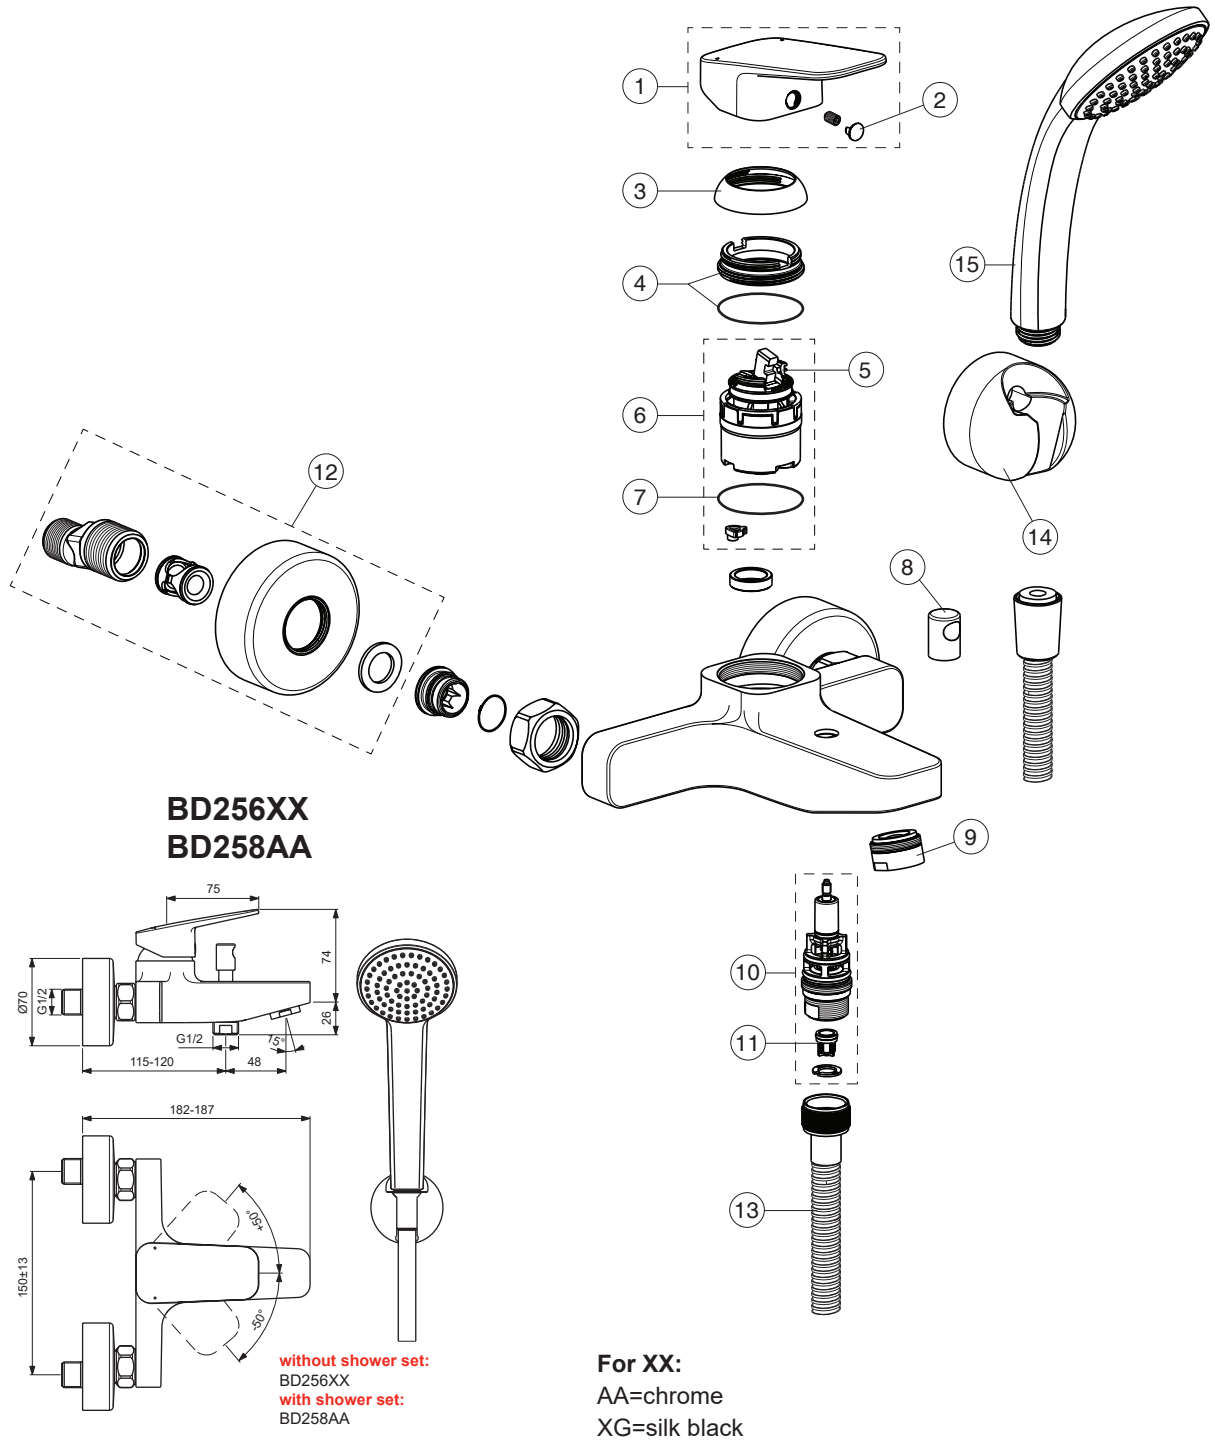

CERAPLAN

Ideal Standard

Produced from: March 2024

Pos.	Signify	Spare parts-Nr.	Quantity	Pos.	Signify	Spare parts-Nr.	Quantity
1	Lever, w/logo	B961716XX	1 Set	15	Hand spray 1F,80mm	B9400AA	1 Pcs.
2	Cap decorative	B960473AA	1 Pcs.				
3	Rosette M38x1.5	B961438XX	1 Pcs.				
4	Screw M4x1.5/M38x1.5	B961374NU	1 Set				
5	Hot limit stop	A861181NU	1 Pcs.				
6	Cartridge Ø38mm	B961491NU*	1 Pcs.				
7	O-Ring Ø38x2.5	E960059NU*	1 Set				
8	Pull knob	B960486XX	1 Pcs.				
9	Neop.cascade M24x1-D	A960537XX	1 Pcs.				
10	Diverter automatic	B960167XX	1 Pcs.				
11	Rv-patrone	A960944NU	2 Pcs.				
12	S-connection	B960241XX	1 Set				
13	Sh.hose L1500mm-compl.	BF150AA	1 Pcs.				
14	Wall bracket fixed	B9467AA	1 Pcs.				

\*Universal set (not all parts needed)

02.2024

CERAPLAN

Ideal Standard

Produced from: Aug.2022

Pos.	Signify	Spare parts-Nr.	Quantity	Pos.	Signify	Spare parts-Nr.	Quantity
1	Lever,w/logo	B961716XX	1 Set	15	Hand spray 1F,80mm	B9400AA	1 Pcs.
2	Cap decorative	B960473AA	1 Pcs.				
3	Rosette M38x1.5	B961438XX	1 Pcs.				
4	Screw M4x1.5/M38x1.5	B961374NU	1 Set				
5	Hot limit stop	A861181NU	1 Pcs.				
6	Cartridge Ø38mm	A861156NU*	1 Pcs.				
7	O-Ring Ø38x2.5	E960059NU*	1 Set				
8	Pull knob	B960486XX	1 Pcs.				
9	Neop.cascade M24x1-D	A960537XX	1 Pcs.				
10	Diverter automatic	B960167XX	1 Pcs.				
11	Rv-patrone	A960944NU	2 Pcs.				
12	S-connection	B960241XX	1 Set				
13	Sh.hose L1500mm-compl.	BF150AA	1 Pcs.				
14	Wall bracket fixed	B9467AA	1 Pcs.				

\*Universal set (not all parts needed)

08.2022