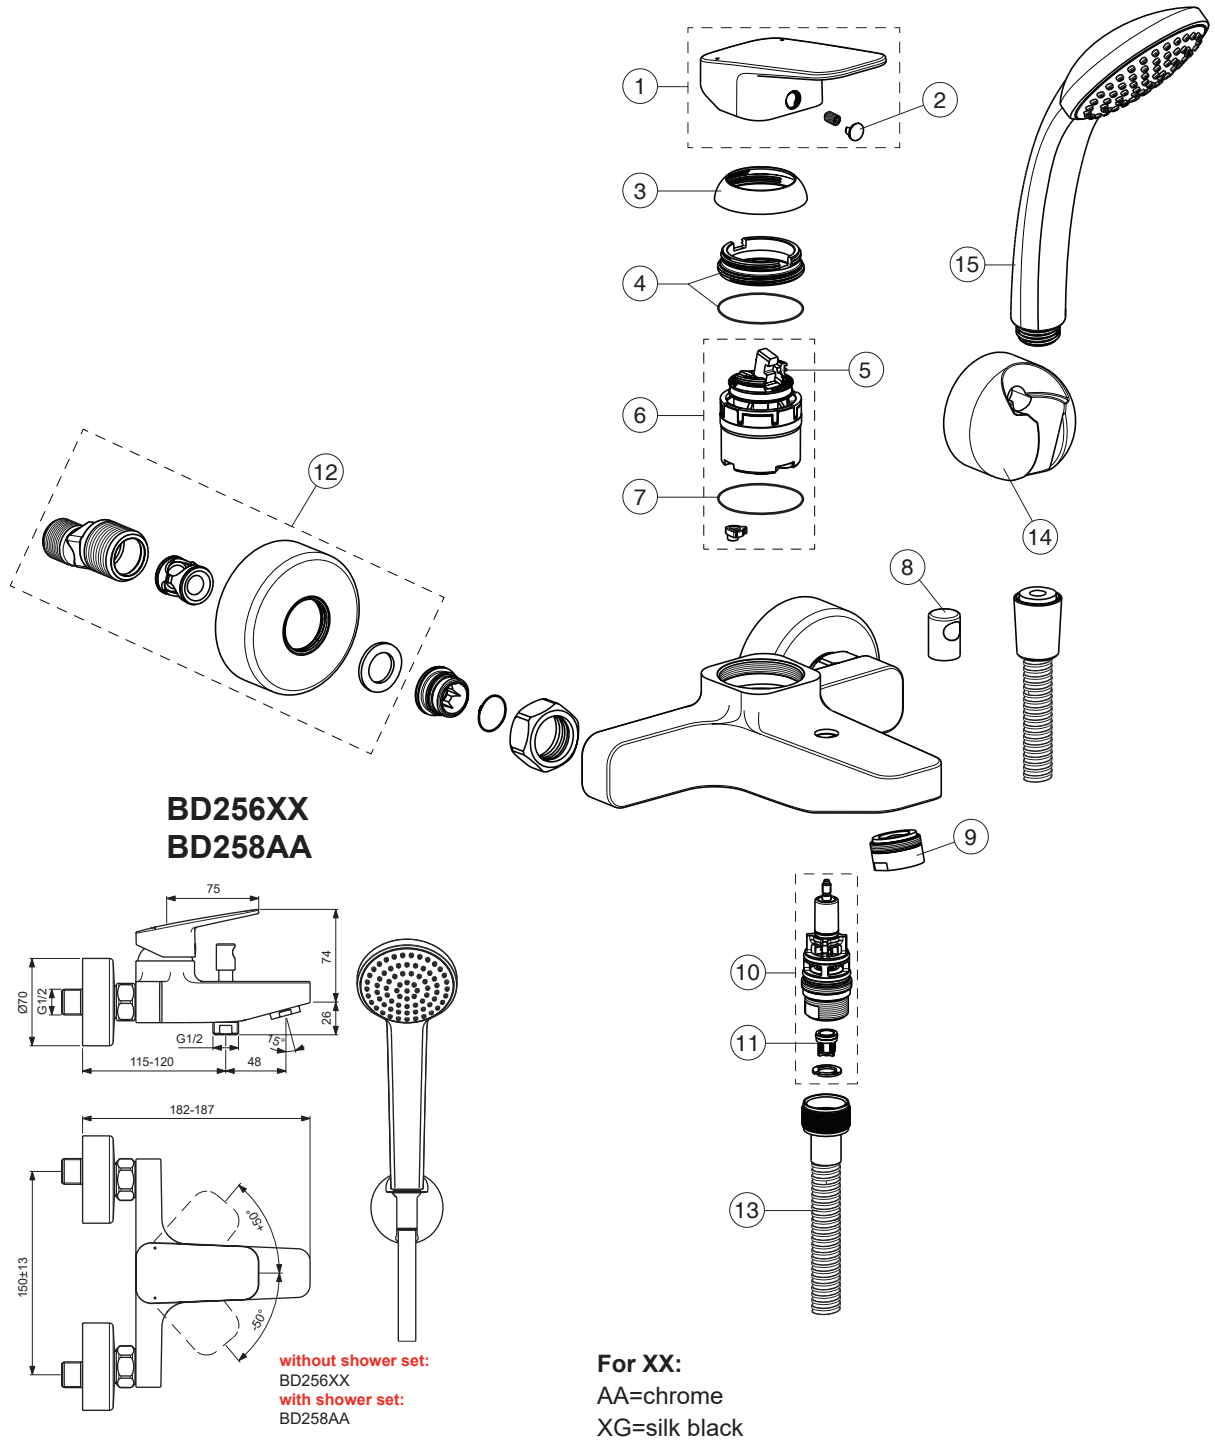

CERAPLAN

Ideal Standard

Produced from: March 2024

Pos.	Signify	Spare parts-Nr.	Quantity	Pos.	Signify	Spare parts-Nr.	Quantity
1	Lever, w/logo	B961716XX	1 Set	15	Hand spray 1F,80mm	B9400AA	1 Pcs.
2	Cap decorative	B960473AA	1 Pcs.				
3	Rosette M38x1.5	B961438XX	1 Pcs.				
4	Screw M4x1.5/M38x1.5	B961374NU	1 Set				
5	Hot limit stop	A861181NU	1 Pcs.				
6	Cartridge Ø38mm	B961491NU*	1 Pcs.				
7	O-Ring Ø38x2.5	E960059NU*	1 Set				
8	Pull knob	B960486XX	1 Pcs.				
9	Neop.cascade M24x1-D	A960537XX	1 Pcs.				
10	Diverter automatic	B960167XX	1 Pcs.				
11	Rv-patrone	A960944NU	2 Pcs.				
12	S-connection	B960241XX	1 Set				
13	Sh.hose L1500mm-compl.	BF150AA	1 Pcs.				
14	Wall bracket fixed	B9467AA	1 Pcs.				

\*Universal set (not all parts needed)

02.2024

CERAPLAN

Ideal Standard

Produced from: Aug.2022

Pos.	Signify	Spare parts-Nr.	Quantity	Pos.	Signify	Spare parts-Nr.	Quantity
1	Lever,w/logo	B961716XX	1 Set	15	Hand spray 1F,80mm	B9400AA	1 Pcs.
2	Cap decorative	B960473AA	1 Pcs.				
3	Rosette M38x1.5	B961438XX	1 Pcs.				
4	Screw M4x1.5/M38x1.5	B961374NU	1 Set				
5	Hot limit stop	A861181NU	1 Pcs.				
6	Cartridge Ø38mm	A861156NU*	1 Pcs.				
7	O-Ring Ø38x2.5	E960059NU*	1 Set				
8	Pull knob	B960486XX	1 Pcs.				
9	Neop.cascade M24x1-D	A960537XX	1 Pcs.				
10	Diverter automatic	B960167XX	1 Pcs.				
11	Rv-patrone	A960944NU	2 Pcs.				
12	S-connection	B960241XX	1 Set				
13	Sh.hose L1500mm-compl.	BF150AA	1 Pcs.				
14	Wall bracket fixed	B9467AA	1 Pcs.				

\*Universal set (not all parts needed)

08.2022