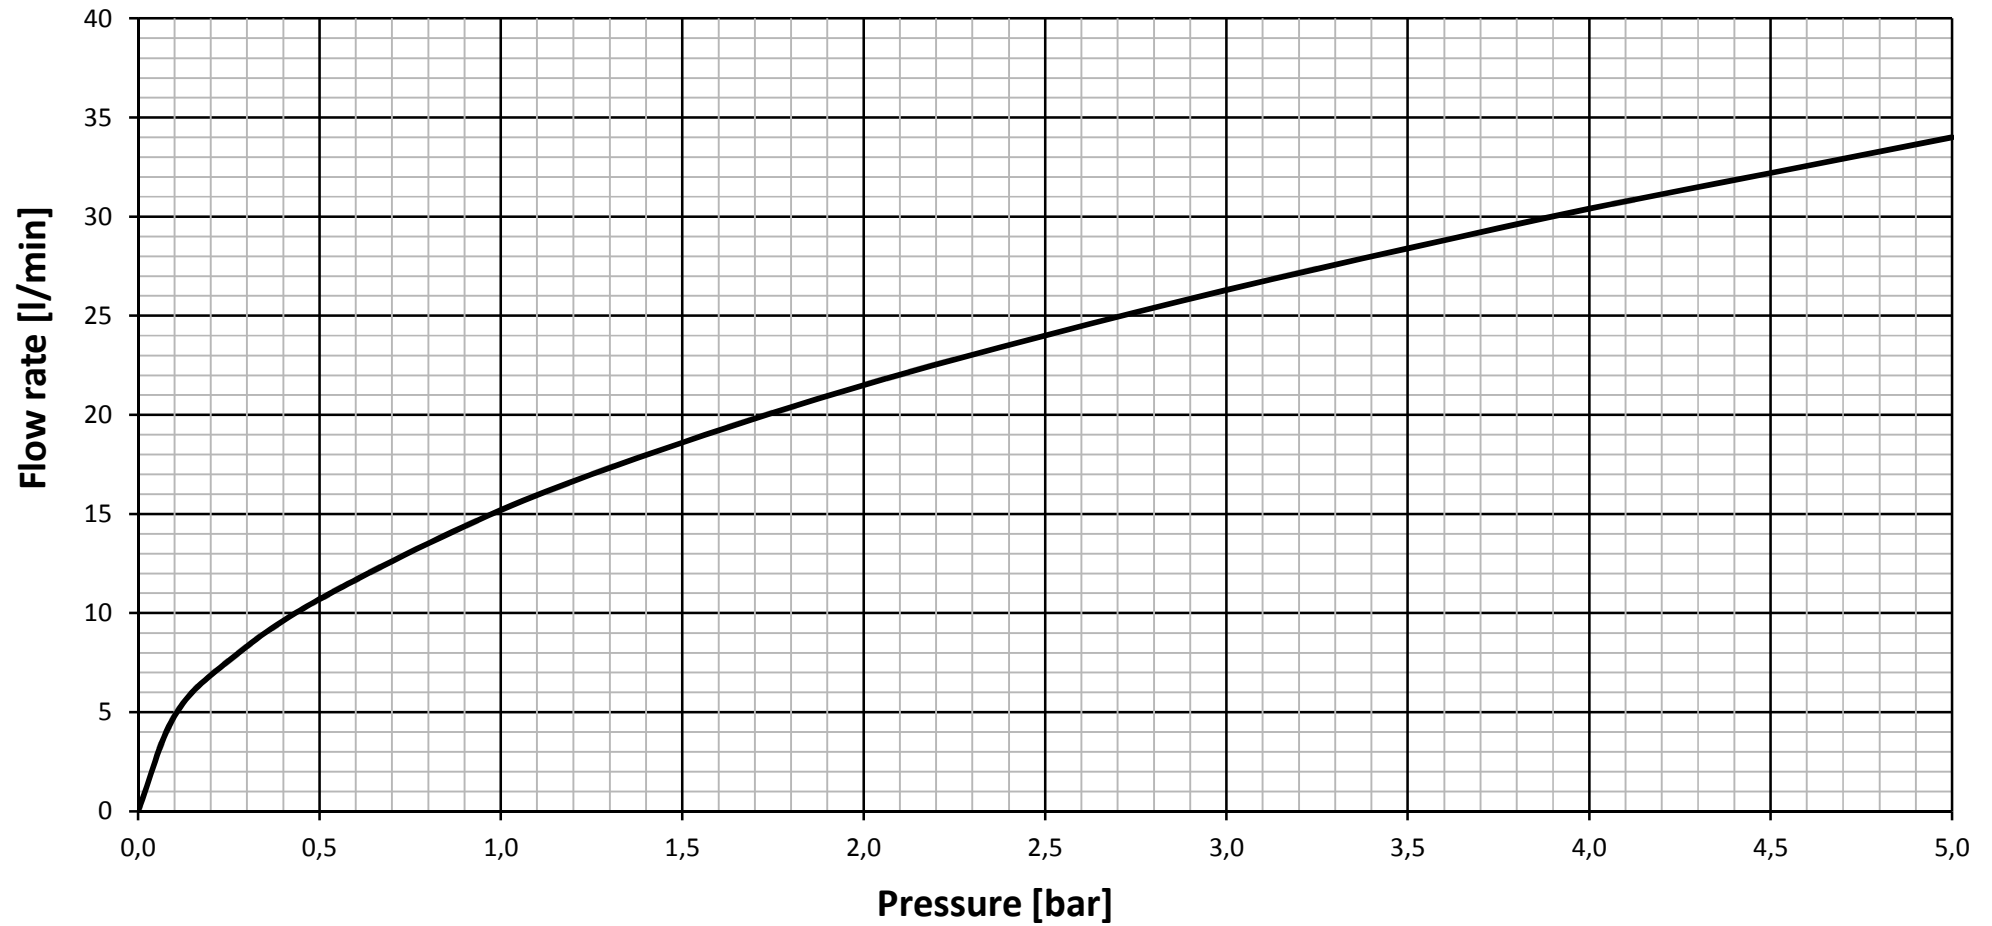

A5813AA - outlet series

— Flow rate in mixed water position