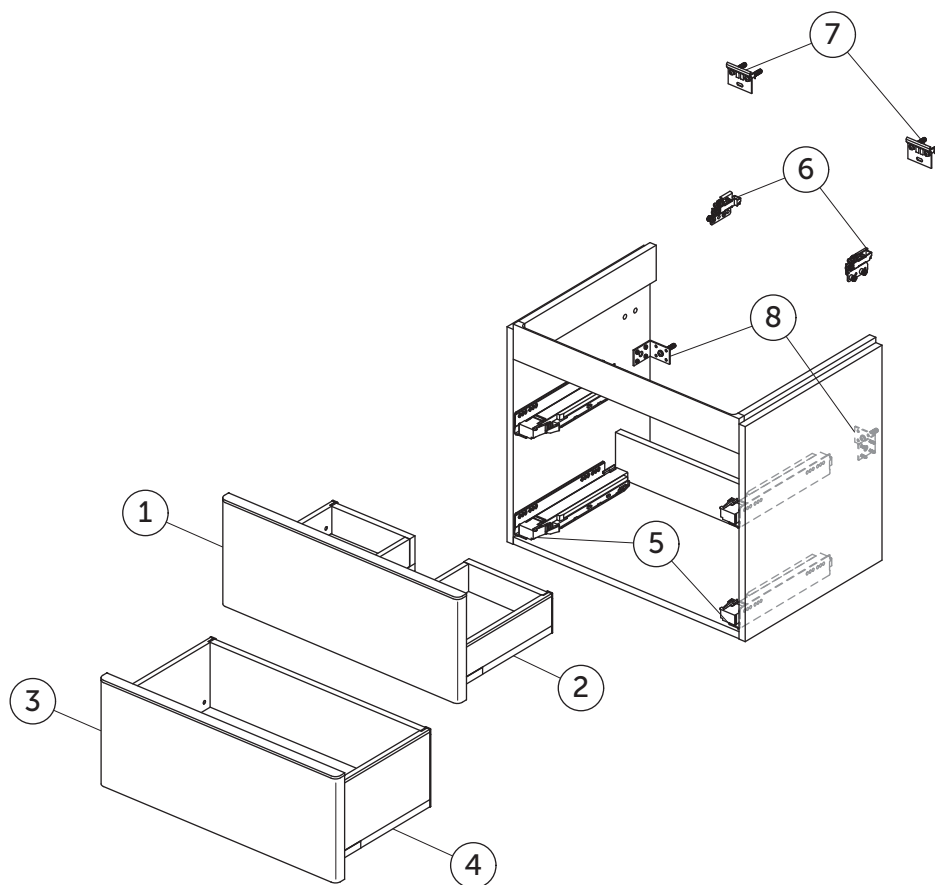

SPARE PARTS

Basin unit 614
2 drawers

Item	Description	Colour/Finish	Code No.	Quantity
1	Upper drawer front panel 61	PA - Dark Walnut PB - Gold Oak WG - Glossy White Y2 - Matt Anthracite	TV811PA TV811PB TV811WG TV811Y2	1
2	Upper drawer structure box 61	Y2 - Matt Anthracite	TV812Y2	1
3	Lower drawer front panel 61	PA - Dark Walnut PB - Gold Oak WG - Glossy White Y2 - Matt Anthracite	TV813PA TV813PB TV813WG TV813Y2	1
4	Lower drawer structure box 61	Y2 - Matt Anthracite	TV814Y2	1
5	Runners 300 Push KIT		TV80467	pair
6	Hanging brackets KIT 1		TV80567	pair
7	Wall fixation KIT 1		TV80667	14
8	Safety KIT		TV86167	pair