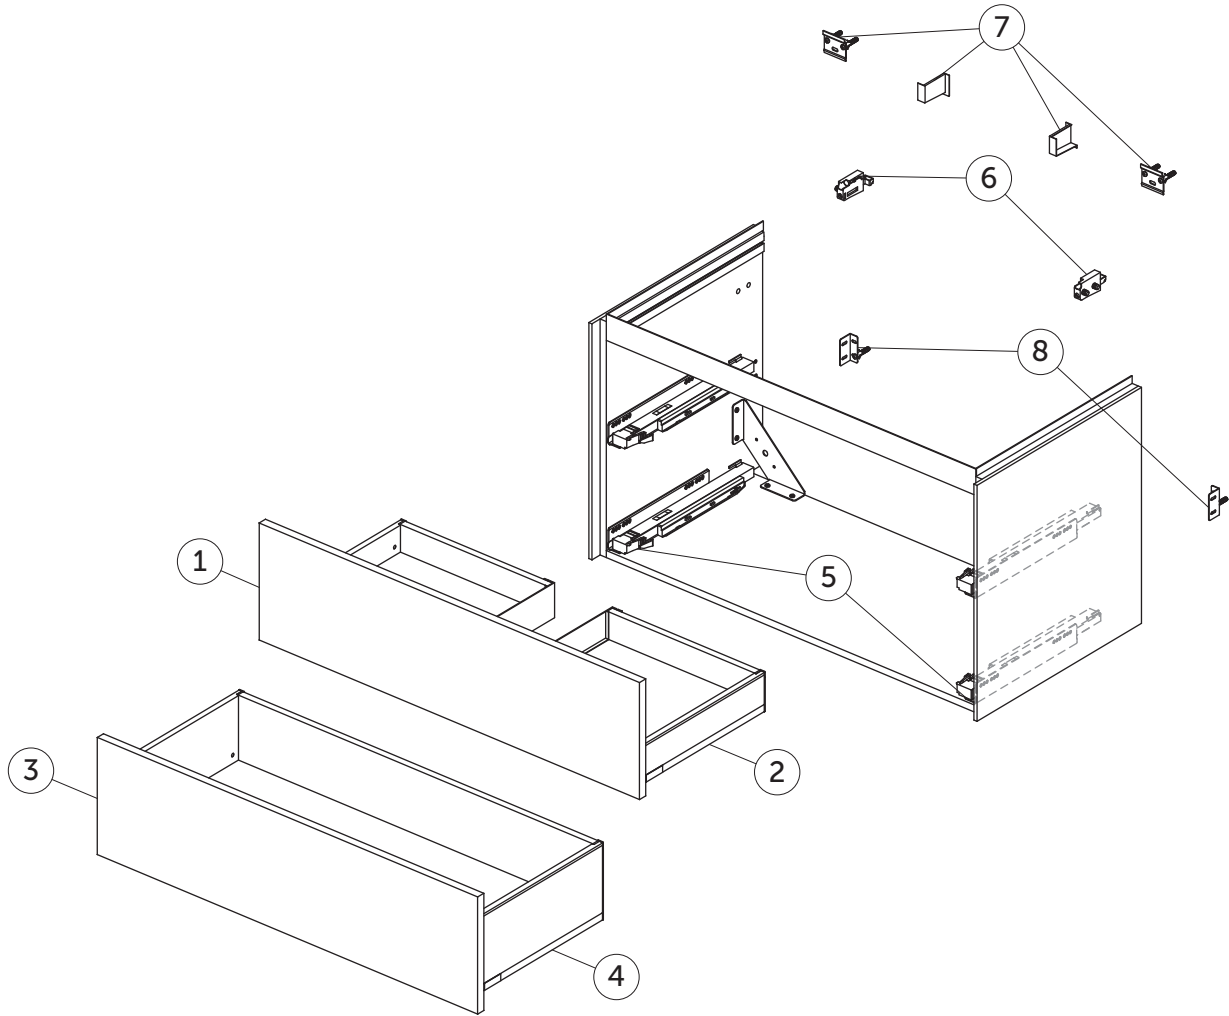

# SPARE PARTS

Vanity Unit 1000  
2 drawers

Item	Description	Colour/Finish	Code No.	Quantity
1	Upper Drawer front panel 980 x 267	Y1 - Matt White Y2 - Matt Anthracite Y3 - Matt Sunset Y4 - Smoked Oak Y5 - Dark Walnut Y6 - Light Oak	TV757Y1 TV757Y2 TV757Y3 TV757Y4 TV757Y5 TV757Y6	1
2	Upper Drawer structure box 100 x 50.5	Y2 - Matt Anthracite	-	1
3	Lower Drawer front panel 980 x 267	Y1 - Matt White Y2 - Matt Anthracite Y3 - Matt Sunset Y4 - Smoked Oak Y5 - Dark Walnut Y6 - Light Oak	TV759Y1 TV759Y2 TV759Y3 TV759Y4 TV759Y5 TV759Y6	1
4	Lower Drawer structure box 100 x 50.5	Y2 - Matt Anthracite	TV793Y2	1
5	Runners 400 Push KIT		TV76967	Pair
6	Hanging brackets KIT 1		RV08267	Pair
7	Wall fixation KIT 1 new		TV72667	14
8	Safety KIT (brackets, screws & plugs)		TV38767	12