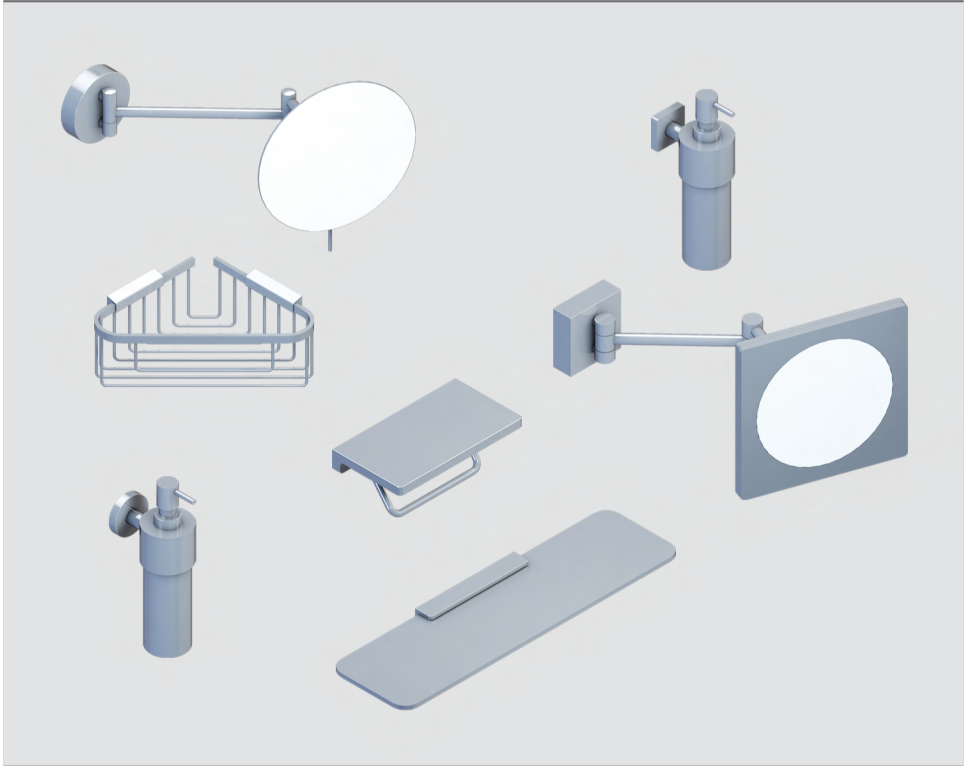

Elements Tender/Striking

- DE Montageanleitung
- EN Installation instructions
- FR Instructions de montage
- ES Instrucciones de montaje
- IT Istruzioni per il montaggio

- NL Montagehandleiding
- RU Инструкция по монтажу
- ZH 安装说明
- PL Instrukcji montażu