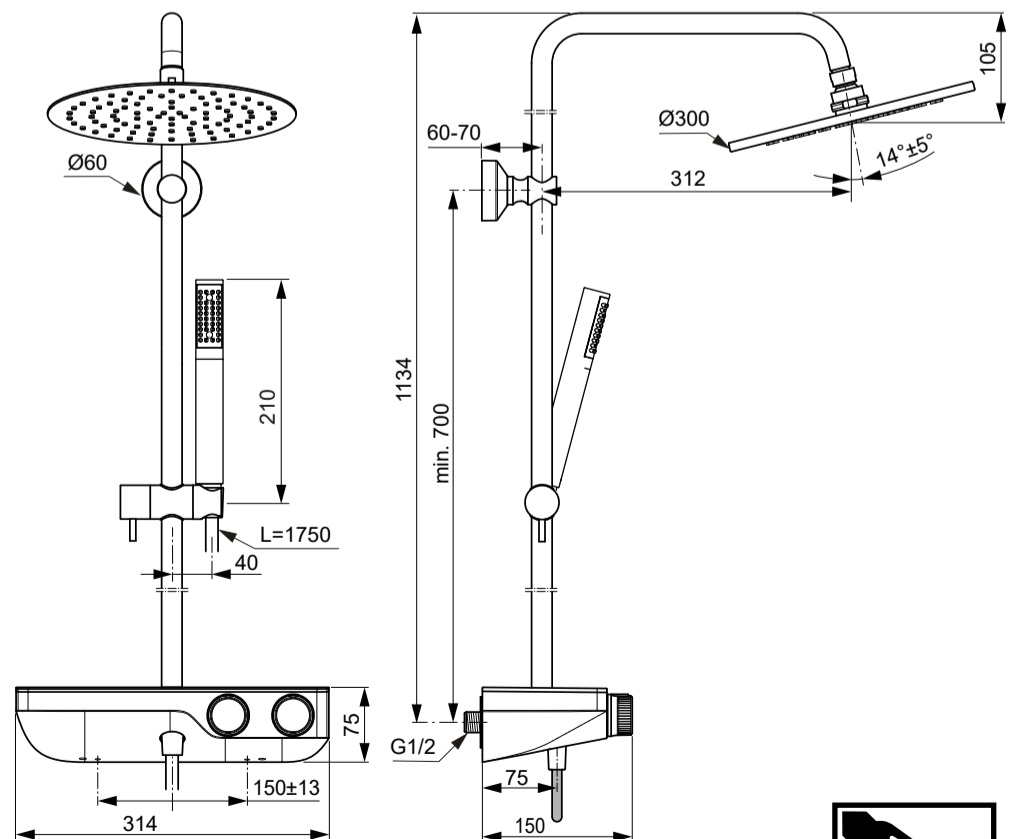

Ideal Standard International NV
Corporate Village - Gent Building
Da Vincilaan 2
1935 Zaventem
Belgium

www.idealstandardinternational.com