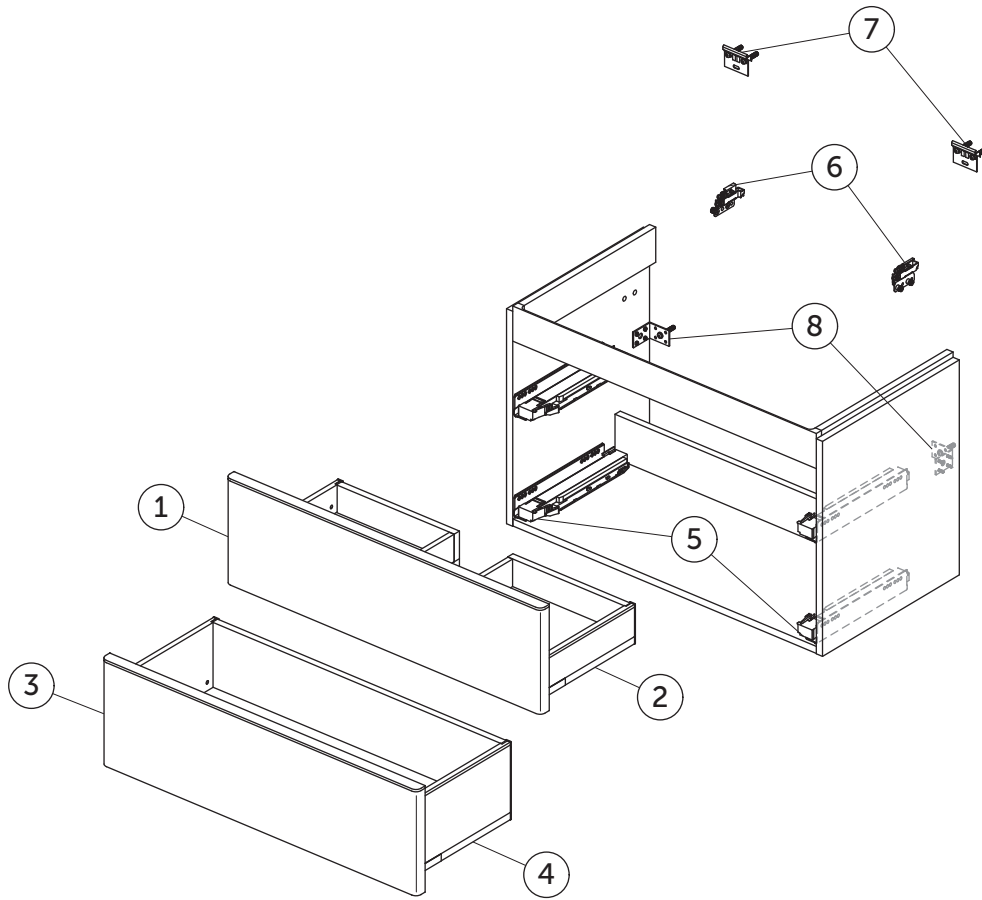

# SPARE PARTS

Basin unit 814  
2 drawers

Item	Description	Colour/Finish	Code No.	Quantity
1	Upper drawer front panel 81	PA - Dark Walnut PB - Gold Oak WG - Glossy White Y2 - Matt Anthracite	TV815PA TV815PB TV815WG TV815Y2	1
2	Upper drawer structure box 81	Y2 - Matt Anthracite	TV816Y2	1
3	Lower drawer front panel 81	PA - Dark Walnut PB - Gold Oak WG - Glossy White Y2 - Matt Anthracite	TV817PA TV817PB TV817WG TV817Y2	1
4	Lower drawer structure box 81	Y2 - Matt Anthracite	TV818Y2	1
5	Runners 300 Push KIT		TV80467	pair
6	Hanging brackets KIT 1		TV80567	pair
7	Wall fixation KIT 1		TV80667	14
8	Safety KIT		TV86167	pair