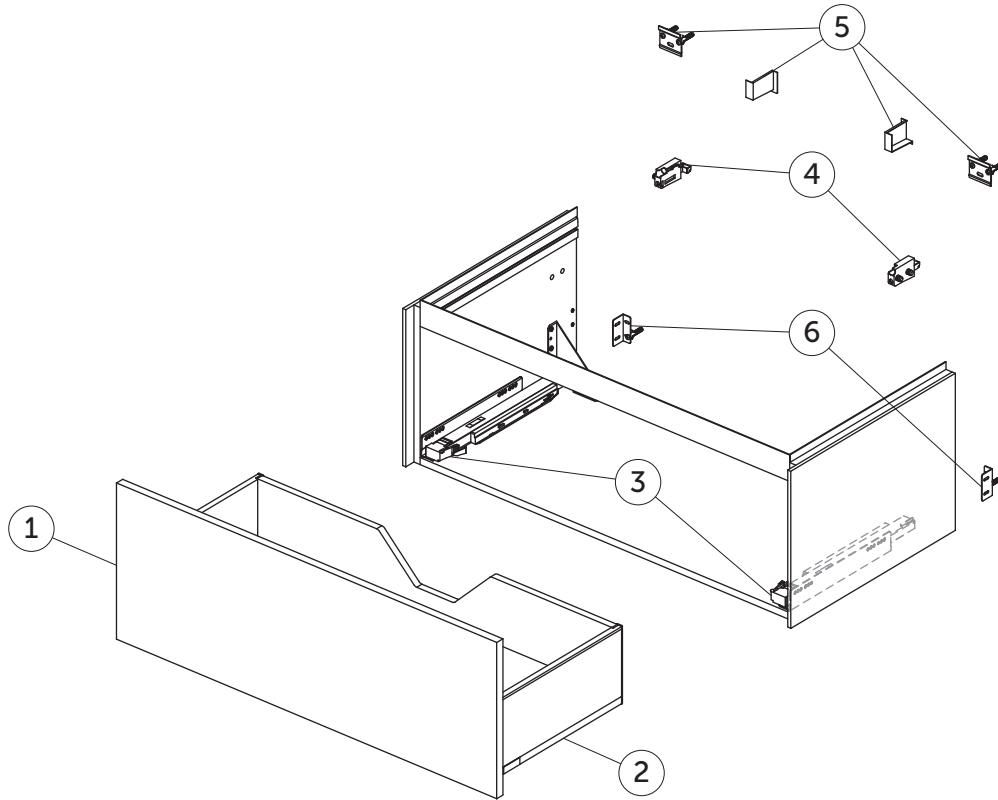

# SPARE PARTS

Vanity Unit 1000  
1 drawer

Item	Description	Colour/Finish	Code No.	Quantity
1	Drawer front panel 980 x 356	Y1 - Matt White Y2 - Matt Anthracite Y3 - Matt Sunset Y4 - Smoked Oak Y5 - Dark Walnut Y6 - Light Oak	TV776Y1 TV776Y2 TV776Y3 TV776Y4 TV776Y5 TV776Y6	1
2	Drawer structure box 100 x 50.5	Y2 - Matt Anthracite	-	1
3	Runners 400 Push KIT		TV76967	Pair
4	Hanging brackets KIT 1		RV08267	Pair
5	Wall fixation KIT 1 new		TV72667	14
6	Safety KIT (brackets, screws & plugs)		TV38767	12