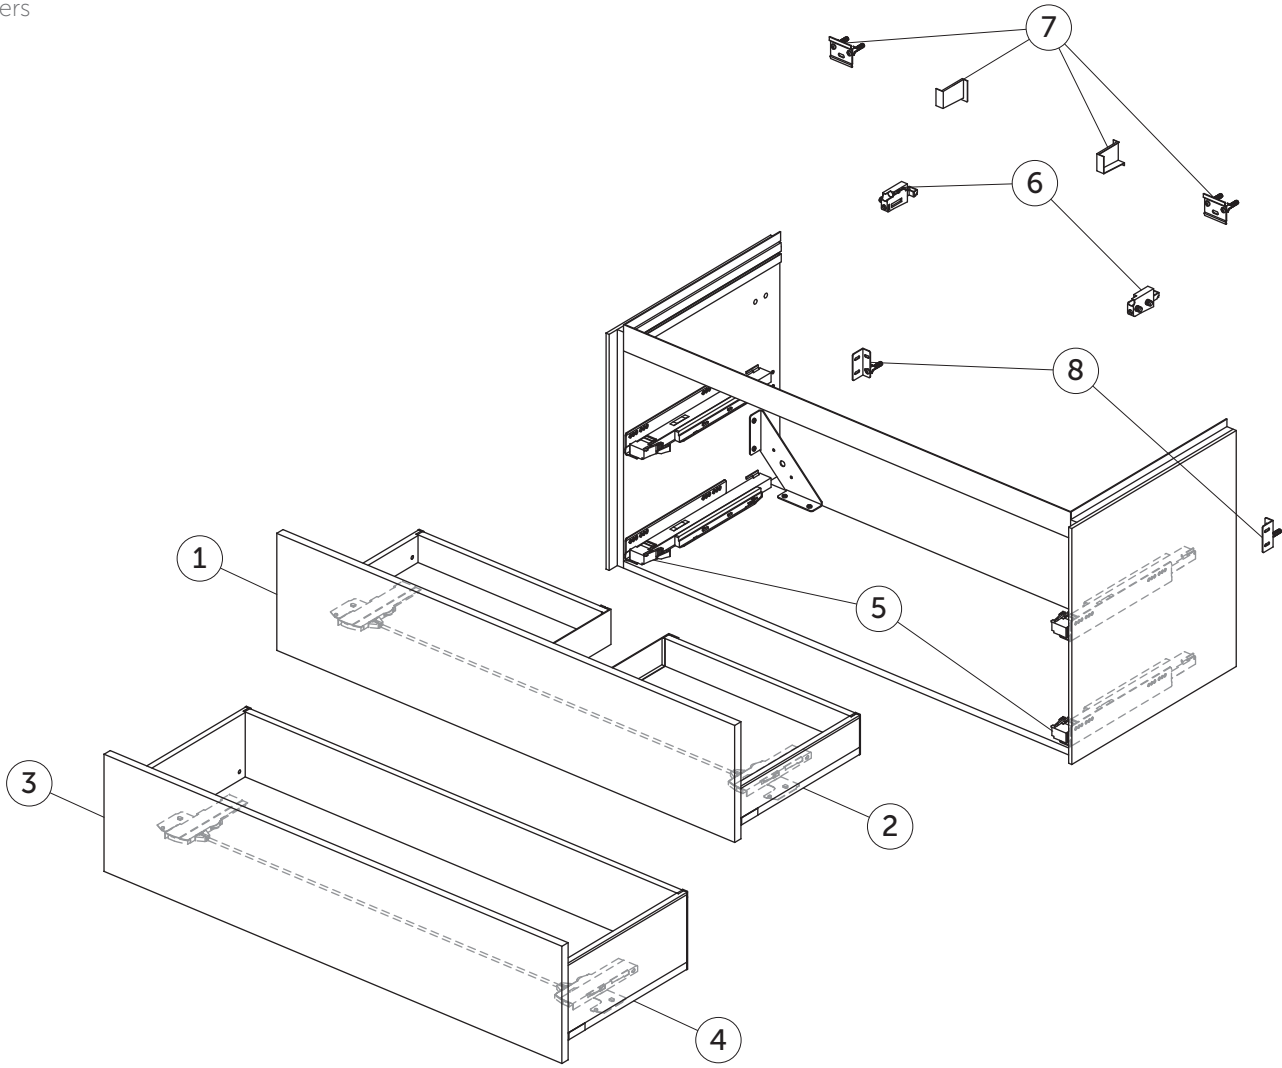

SPARE PARTS

Vanity Unit 1200
2 drawers

Item	Description	Colour/Finish	Code No.	Quantity
1	Upper Drawer front panel 1180 x 267	Y1 - Matt White Y2 - Matt Anthracite Y3 - Matt Sunset Y4 - Smoked Oak Y5 - Dark Walnut Y6 - Light Oak	TV761Y1 TV761Y2 TV761Y3 TV761Y4 TV761Y5 TV761Y6	1
2	Upper Drawer structure box 120 x 50.5	Y2 - Matt Anthracite	-	1
3	Lower Drawer front panel 1180 x 267	Y1 - Matt White Y2 - Matt Anthracite Y3 - Matt Sunset Y4 - Smoked Oak Y5 - Dark Walnut Y6 - Light Oak	TV763Y1 TV763Y2 TV763Y3 TV763Y4 TV763Y5 TV763Y6	1
4	Lower Drawer structure box 120 x 50.5	Y2 - Matt Anthracite	TV795Y2	1
5	Runners 400 Push KIT		TV76967	Pair
6	Hanging brackets KIT 1		RV08267	Pair
7	Wall fixation KIT 1 new		TV72667	14
8	Safety KIT (brackets, screws & plugs)		TV38767	12