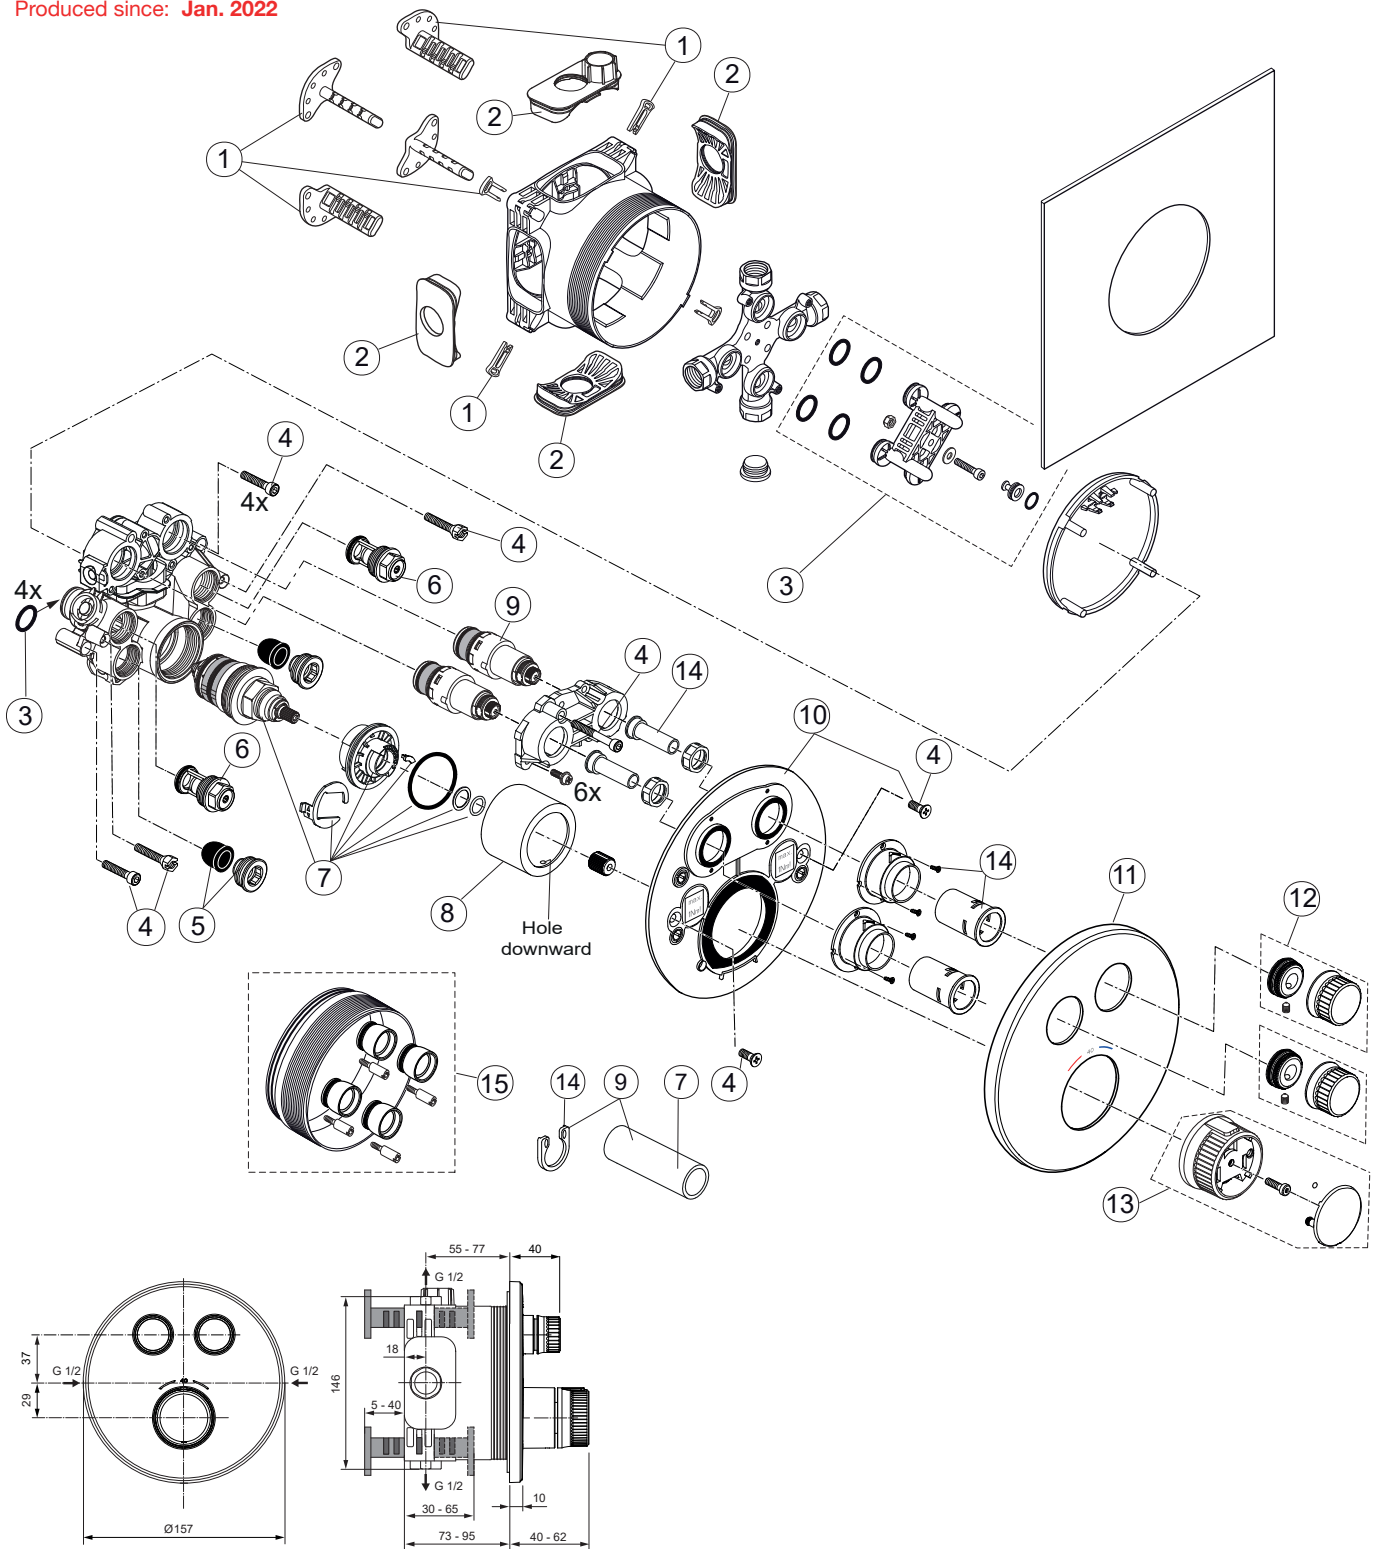

Produced since: Jan. 2022

Replace XX with the appropriate finish code

Chrome = AA Silver Storm = GN Gold = A2 Magnetic Grey = A5

Example spare part order:

A 962 391 AA in Chrome

Pos.	Description	Part-Number	Qty.	Pos.	Description	Part-Number	Qty.
1	Install. depth adjust.	A 963 131 NU	1 Set	11	Escutcheon Ø157	A 861 579 XX	1 pcs
2	Side sealing	A 963 132 NU	1 Set	12	Handle Vol.	A 861 580 XX	1 Set
3	Flushing device cpl.	A 963 146 NU	1 Set	13	Handle Temp.	A 861 581 XX	1 Set
4	Screw set complete	A 960 890 NU*	1 Set	14	Adjustment Set	A 861 582 NU*	1 Set
5	Low noise insert	A 960 891 NU	1 pcs				
6	Stop valve	A 960 706 NU	2 pcs	15	Extension kit 20mm	A 960 704 NU	1 Set
7	Cartridge Set	A 861 575 NU	1 Set		Extension kit 40mm	A 962 476 NU	1 Set
8	Cover	A 861 577 XX	1 Set				
9	Push Valve	A 861 576 NU	1 pcs				
10	Escutcheon holder cpl.	A 861 578 NU	1 Set				

*Universal set (not all parts needed)