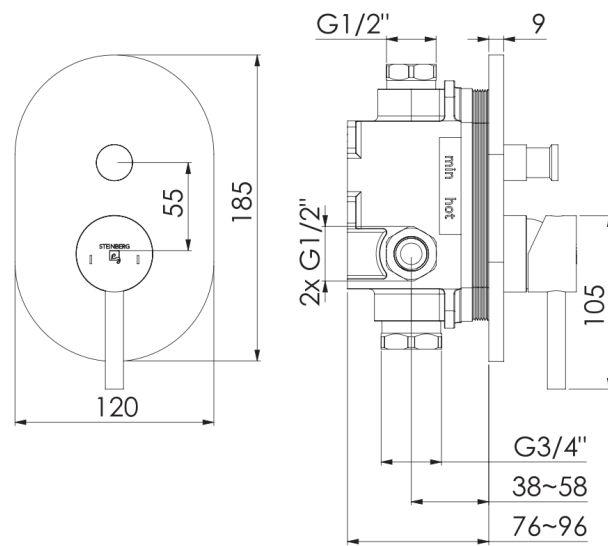

100 2103 3 BG

PRODUKTBILD

100 2103 3 BG

TECHNISCHE ZEICHNUNG

100 2103 3
STEINBERG

100 2103 3 BG

EXPLOSIONSZEICHNUNG

| ParNo | DE | EN | | |
|-------|--|--|--|------------|
| 1 | 099 9911 BG Armaturenhebel komplett, Brushed Gold | single lever complete, brushed gold | 100 2103 3 BG | |
| 2 | 099 4107 BG Abdeckkappchen, Brushed Gold | cover cap, brushed gold | | |
| 3 | 099 1105 Madenschraube M5 zum Hebel | grub screw M5 for handle | | |
| 4 | 099 8013 BG Kugelkappe, Brushed Gold | spherical cover cap of cartridge, brushed gold | | |
| 5 | 099 8021 3 BG Hülse, Brushed Gold | sleeve, brushed gold | | 30.02.2023 |
| 6 | 099 9867 BG Schub-Rosette oval, 120x185 mm, Brushed Gold | push rosette 120x185 mm, brushed gold | | |
| 7 | 099 9090 3 BG Umsteller, Brushed Gold | diverter, brushed gold | | |
| | | | STEINBERG  | |