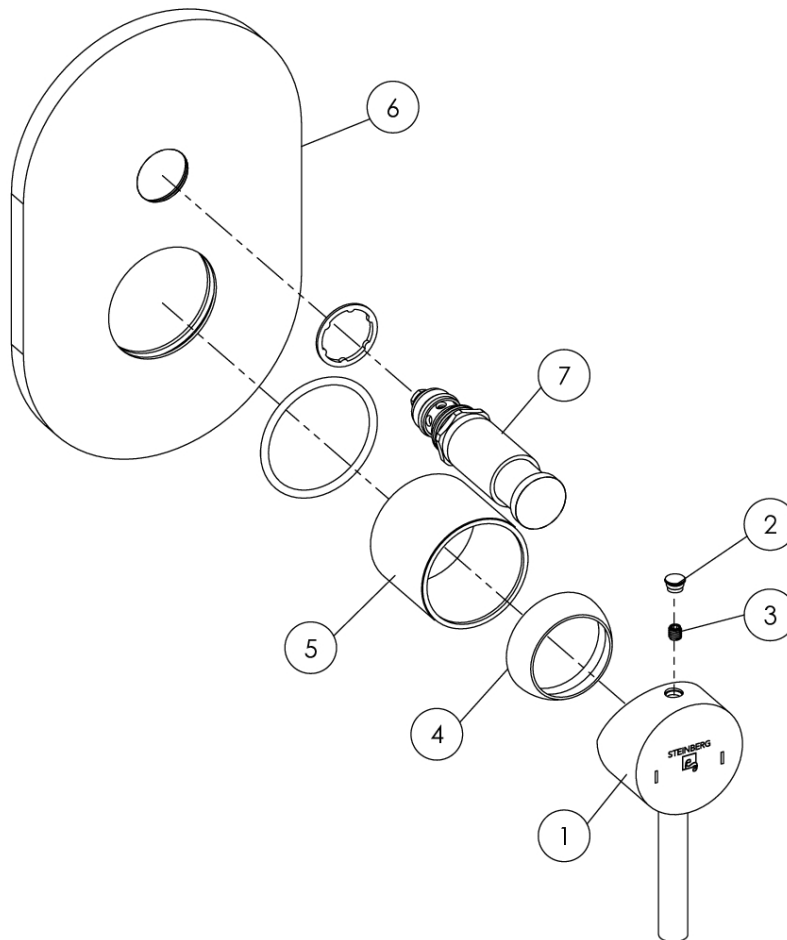

100 2103 3 BG

PRODUKTBILD

100 2103 3 BG

TECHNISCHE ZEICHNUNG

100 2103 3
STEINBERG

100 2103 3 BG

EXPLOSIONSZEICHNUNG

| ParNo | DE | EN | | |
|-------|--|--|--|------------|
| 1 | 099 9911 BG Armaturenhebel komplett, Brushed Gold | single lever complete, brushed gold | 100 2103 3 BG | |
| 2 | 099 4107 BG Abdeckkappchen, Brushed Gold | cover cap, brushed gold | | |
| 3 | 099 1105 Madenschraube M5 zum Hebel | grub screw M5 for handle | | |
| 4 | 099 8013 BG Kugelkappe, Brushed Gold | spherical cover cap of cartridge, brushed gold | | |
| 5 | 099 8021 3 BG Hülse, Brushed Gold | sleeve, brushed gold | | 30.02.2023 |
| 6 | 099 9867 BG Schub-Rosette oval, 120x185 mm, Brushed Gold | push rosette 120x185 mm, brushed gold | | |
| 7 | 099 9090 3 BG Umsteller, Brushed Gold | diverter, brushed gold | | |
| | | | STEINBERG  | |